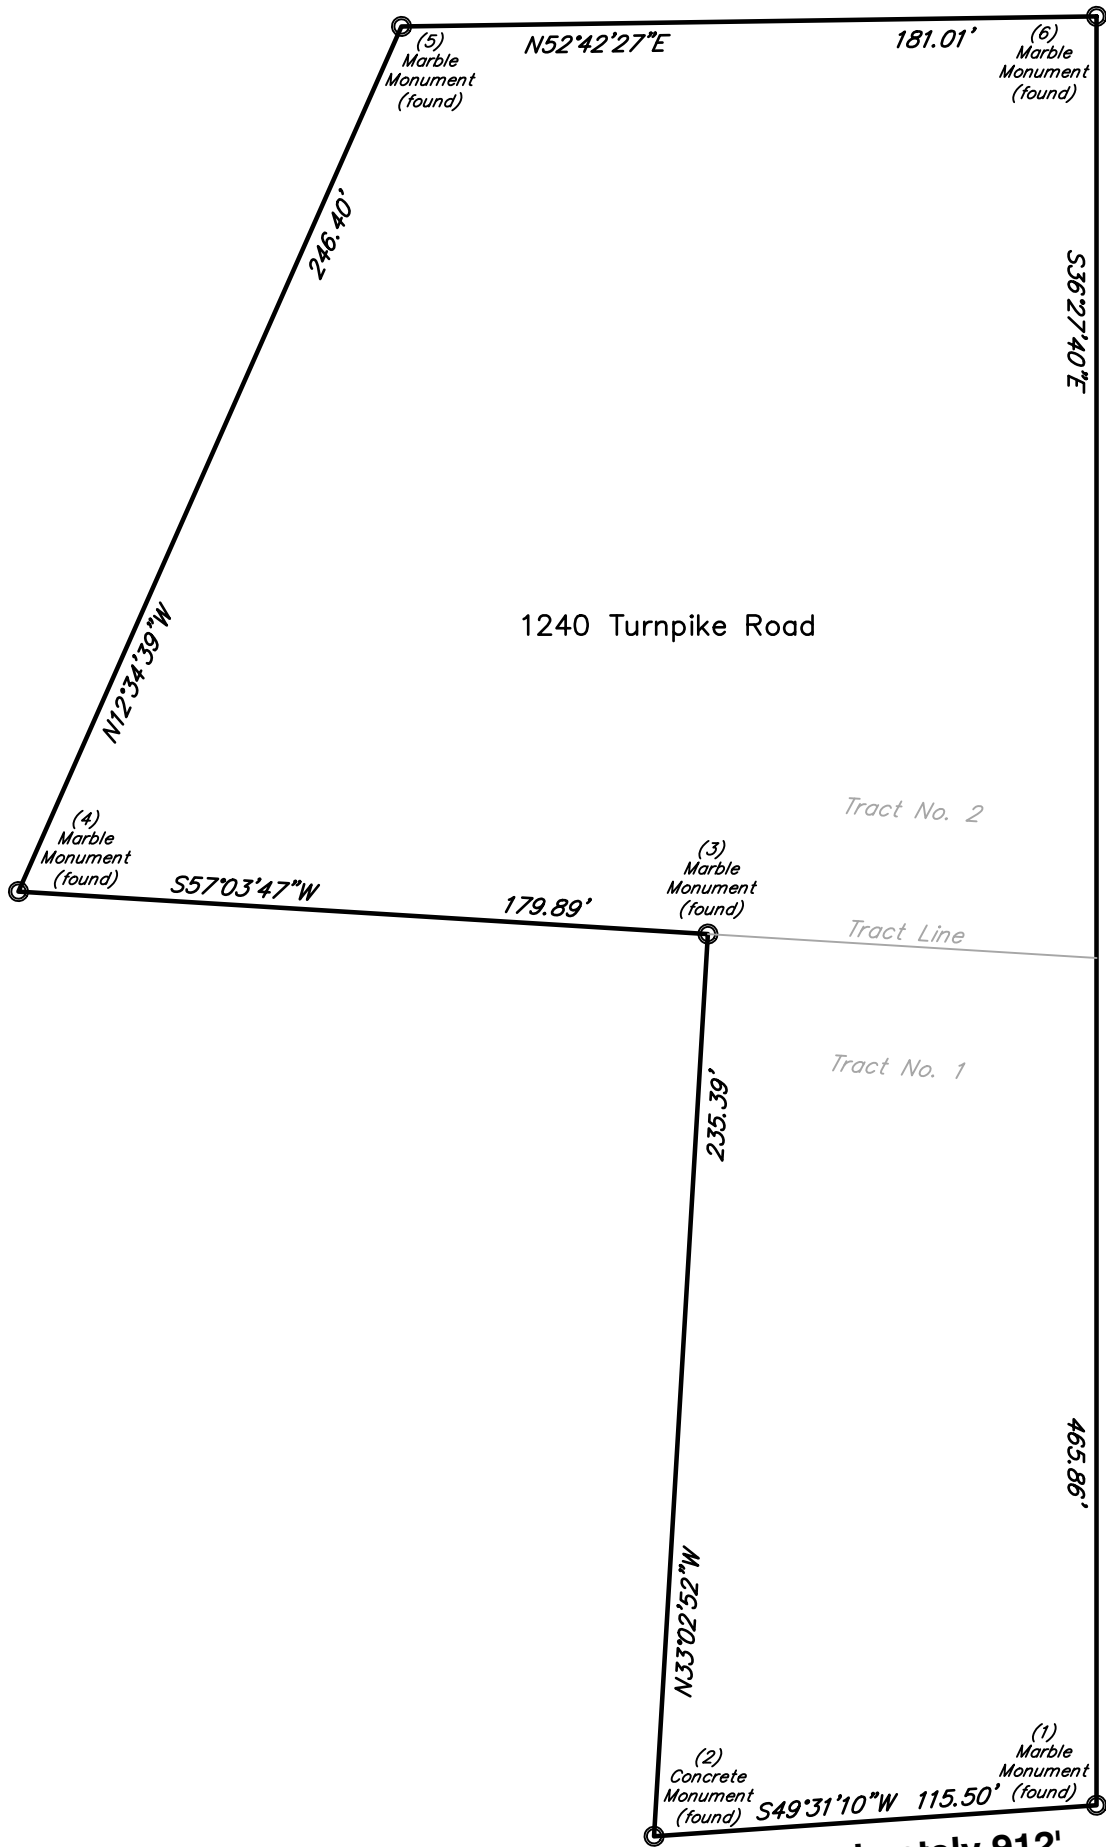

Approximately 912'
to Turnpike Road