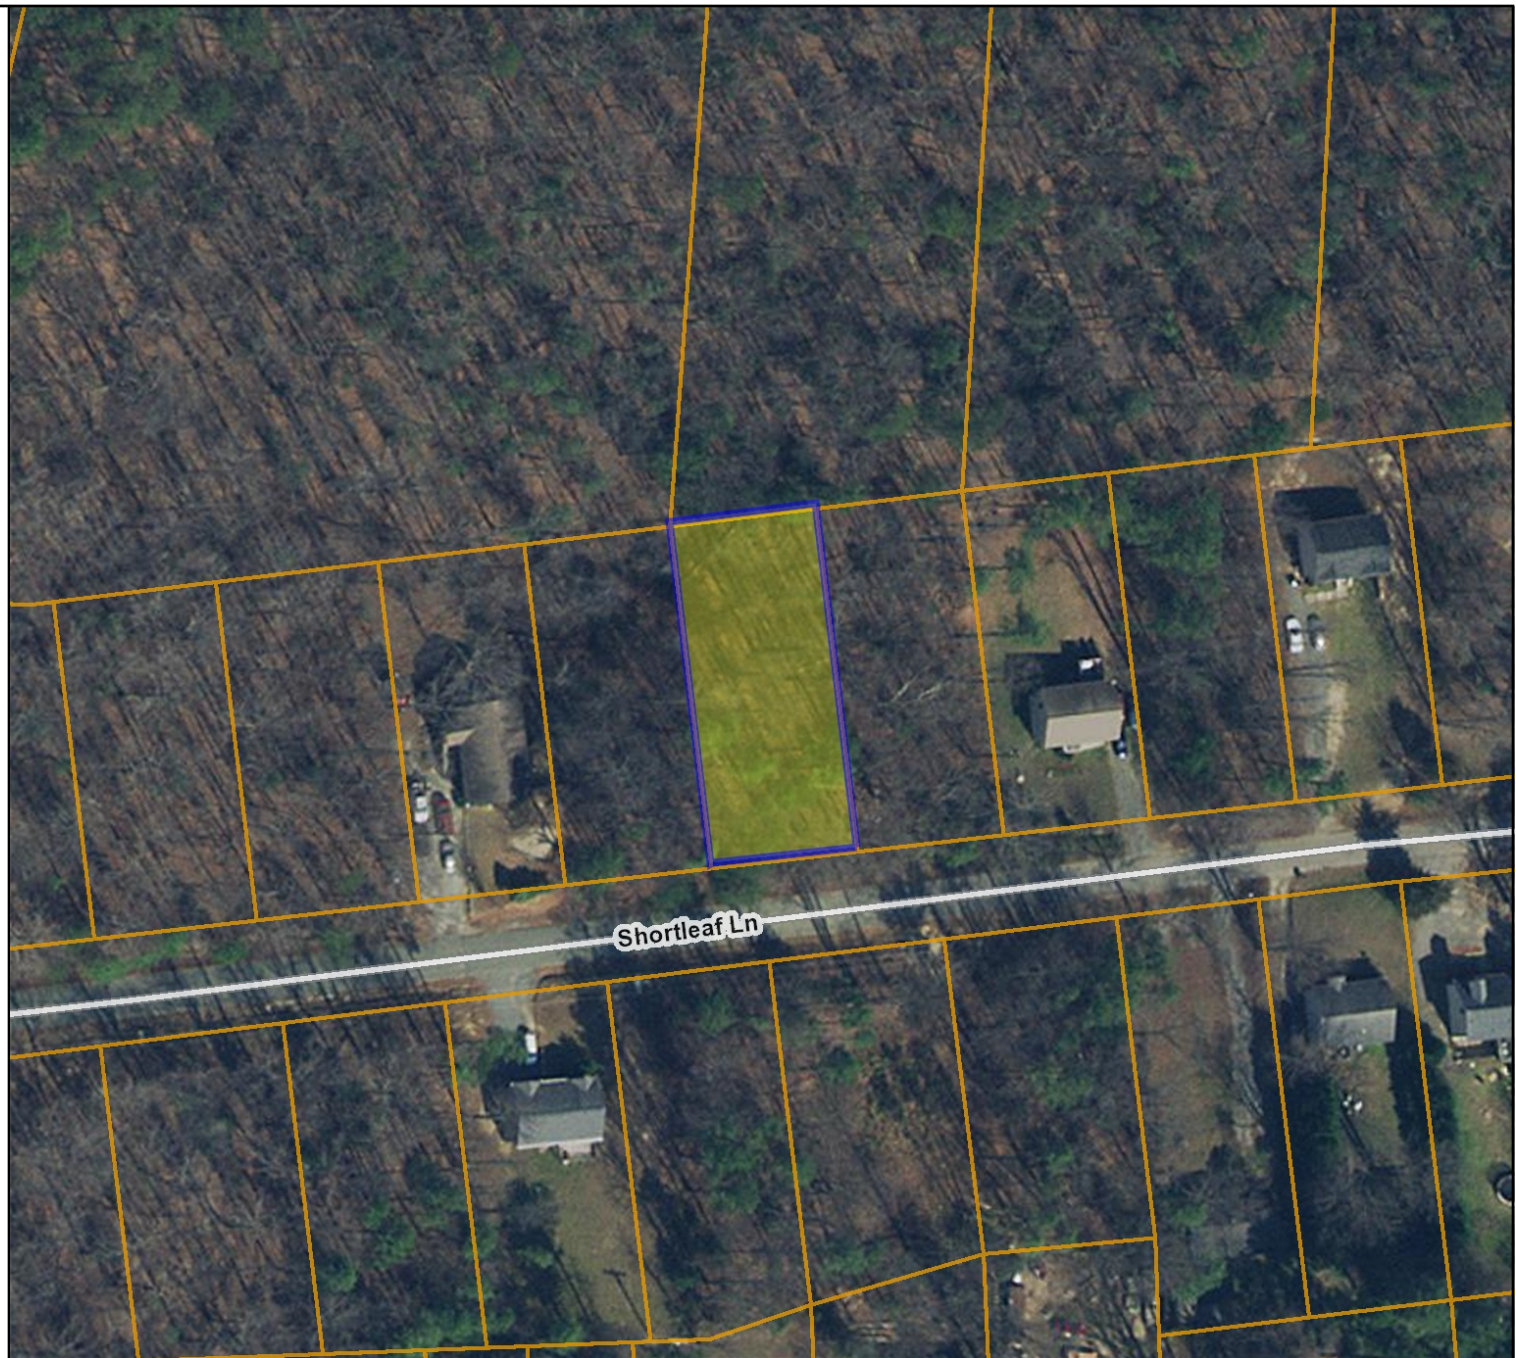

Caroline County, Virginia

Legend

- County Boundary
- Parcels
- Roads (12,000)
  - Interstate
  - US Highway Primary
  - State Highway Primary
  - Secondary
  - Secondary - 0
  - Null
- Roads - Back (12,000)
  - Interstate
  - US Highway Primary
  - State Highway Primary
  - Secondary
  - Secondary - 0
  - Null
- Road Labels

Map printed from Caroline
<https://parcelviewer.geodecisions.com/Caroline/>

Title: Parcels

Date: 9/10/2021

DISCLAIMER: This drawing is neither a legally recorded map nor a survey and is not intended to be used as such. The information displayed is a compilation of records, information, and data obtained from various sources, and Caroline County is not responsible for its accuracy or how current it may be.