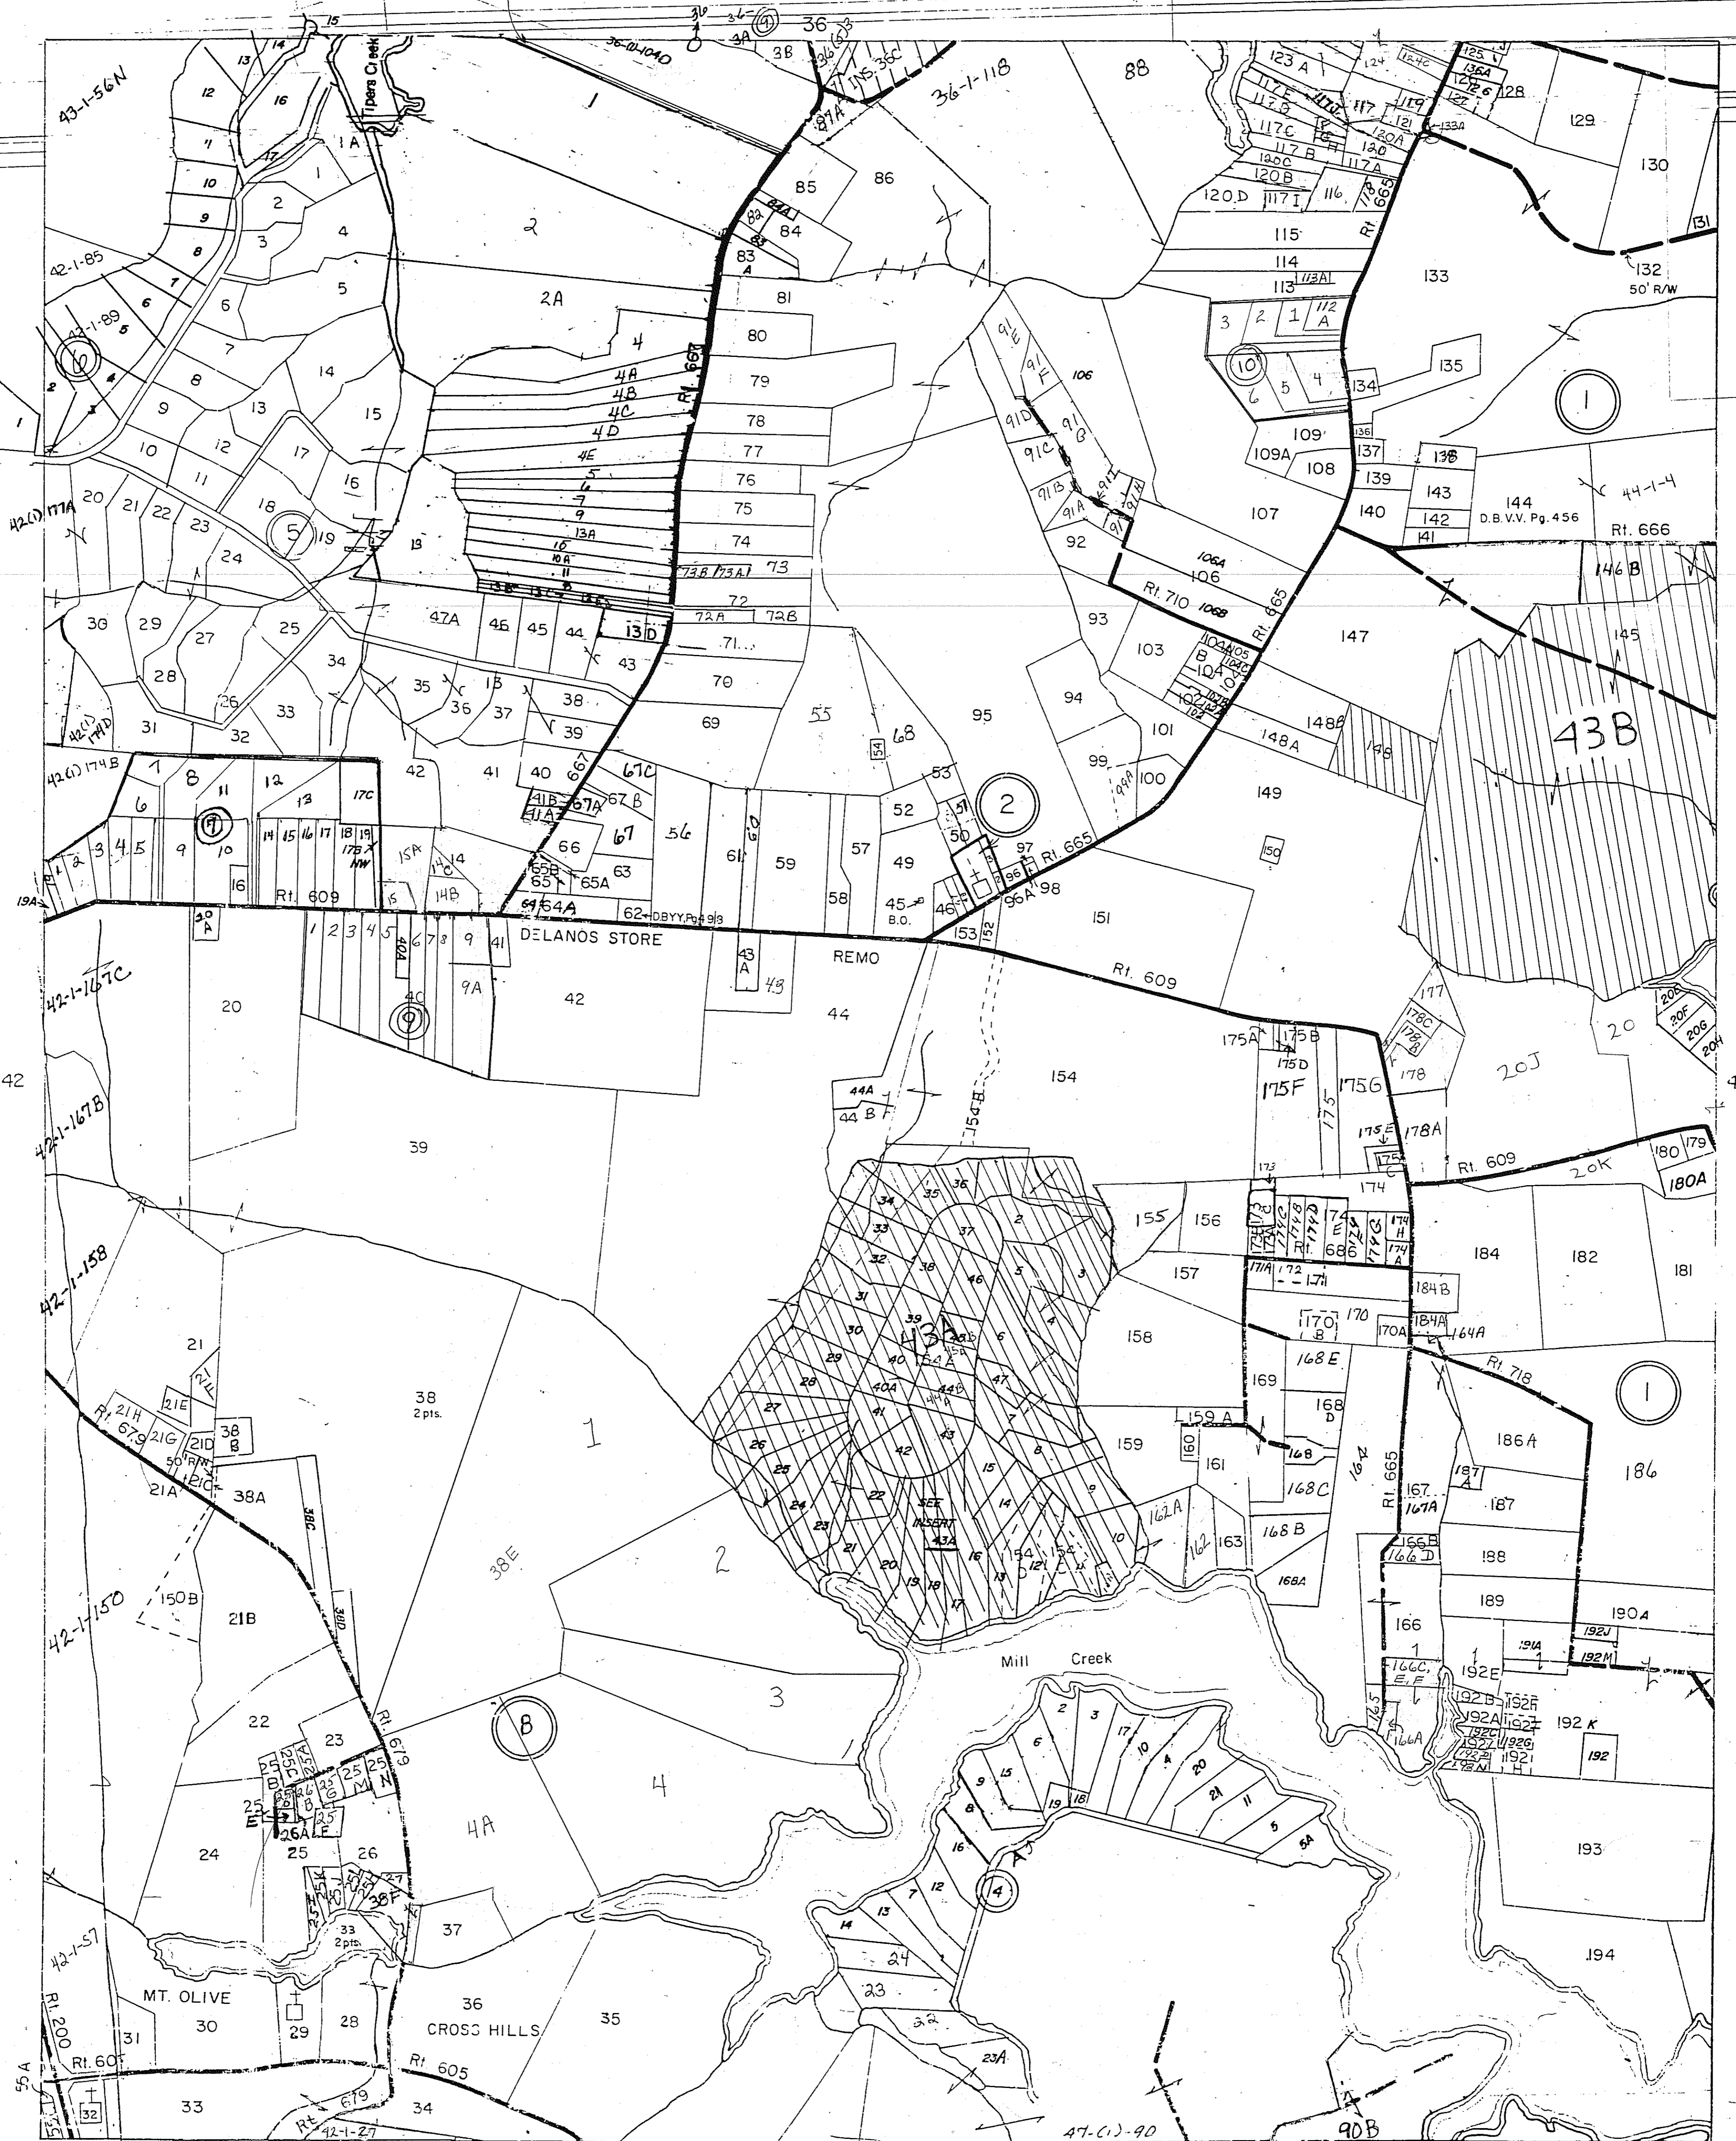

NORTHUMBERLAND COUNTY

WICOMICO DISTRICT

SECTION 43
INSERT