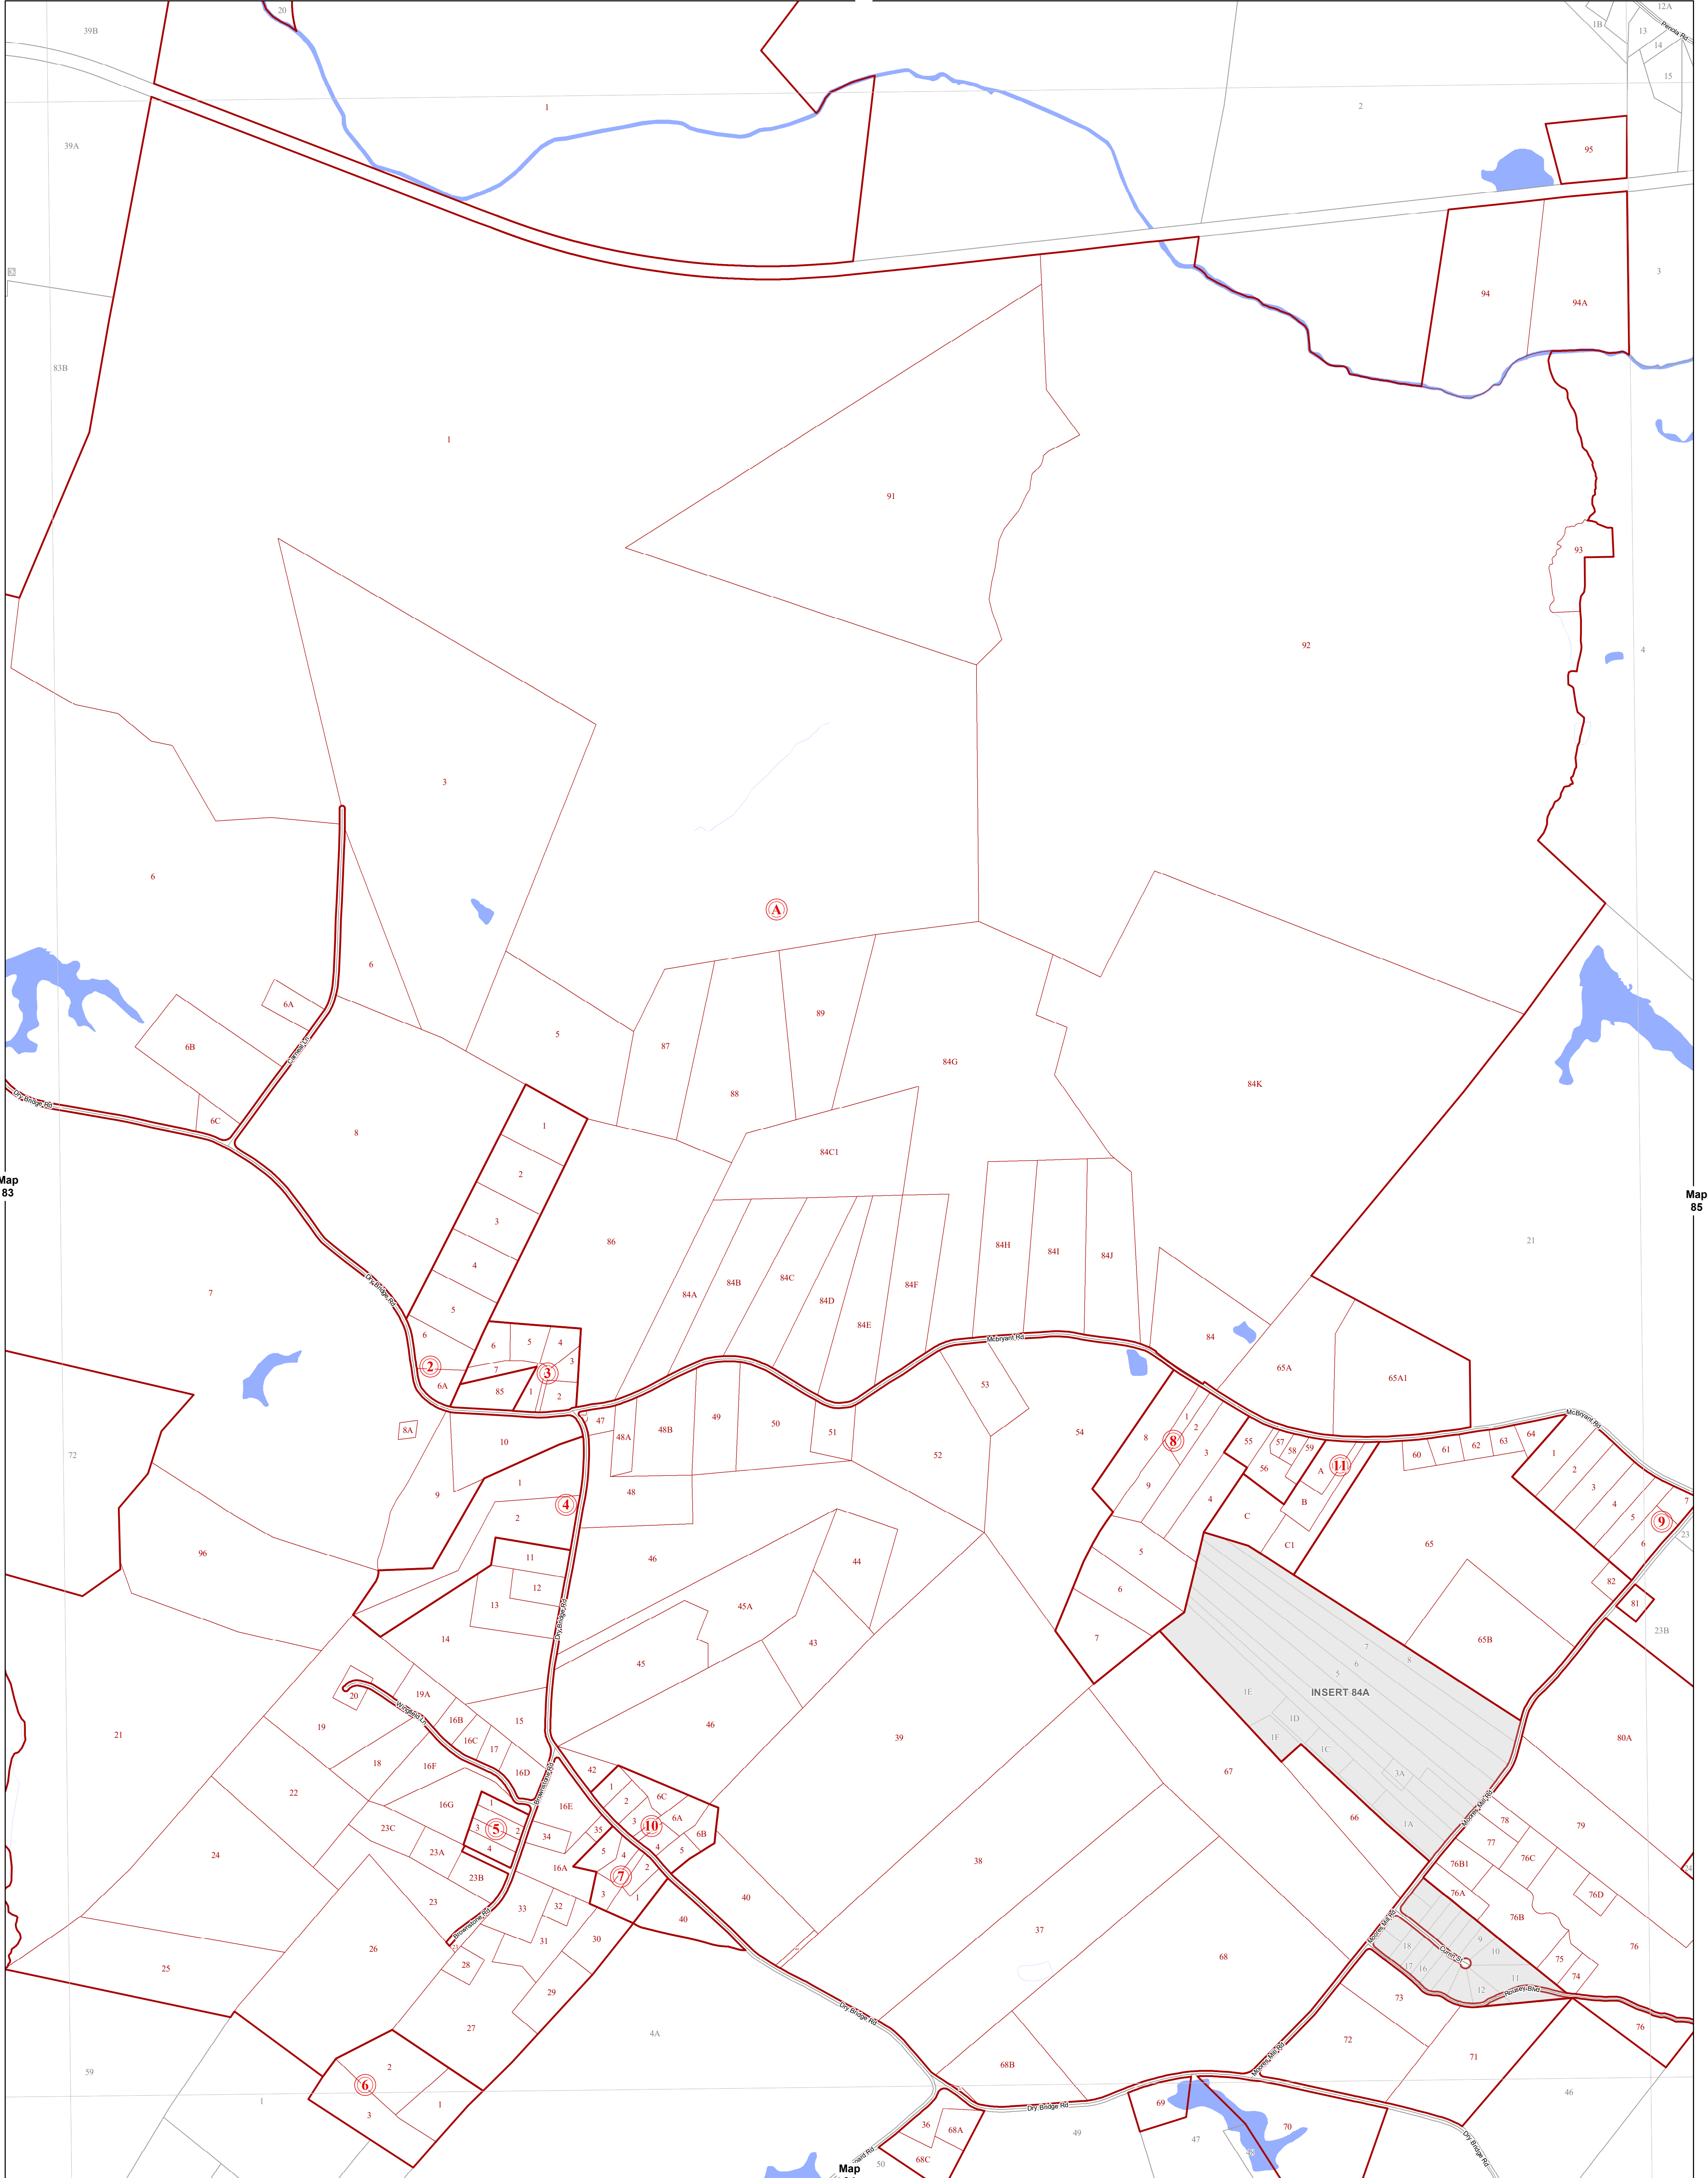

## SECTION 84

Map information is believed to be accurate, but accuracy is not guaranteed. Any errors or omissions should be reported to Caroline County. In no event will the County be liable for any damages or other pecuniary loss that may arise from the use of this data.

0 300 600 1,200 1,800 Feet

Printed 2/7/2018

Map 70

### LEGEND

- County Boundary
- 42 Lots
- INSERT 5A Inserts
- Streams
- Fire Stations
- Roads
- Sections / Blocks
- 21-A-32 Adjacent Maps Lots
- Water Bodies
- Schools

### INDEX MAP