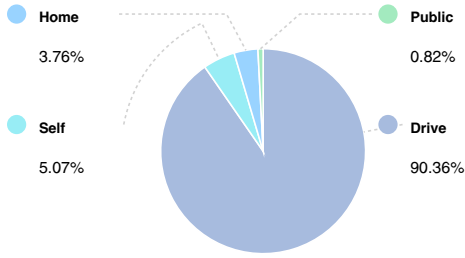

WORKFORCE

HOUSEHOLD INCOME

Average Household Income **\$59,052**

Average Per Capita Income **\$28,321**

COMMUTE METHOD

WEATHER

January High Temp (avg °F)	45.7
January Low Temp (avg °F)	27.8
July High Temp (avg °F)	88.1
July Low Temp (avg °F)	67.1
Annual Precipitation (inches)	43.85