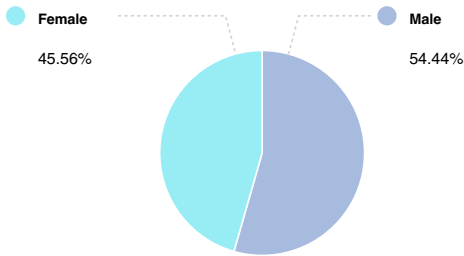

13620 Richmond Rd, Farnham, VA 22460-2901, Richmond County

POPULATION

SUMMARY

Estimated Population	1,935
Population Growth (since 2010)	3.2%
Population Density (ppl / mile)	34
Median Age	45.59

HOUSEHOLD

Number of Households	847
Household Size (ppl)	2
Households w/ Children	227

AGE

GENDER

MARITAL STATUS

HOUSING

SUMMARY

Median Home Sale Price	$124,618
Median Year Built	1970