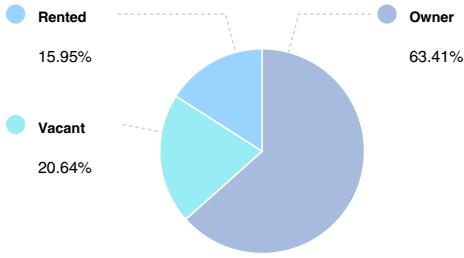

AGE

GENDER

MARITAL STATUS

HOUSING

SUMMARY

Median Home Sale Price	\$124,618
Median Year Built	1970

OCCUPANCY

FAIR MARKET RENTS (COUNTY)