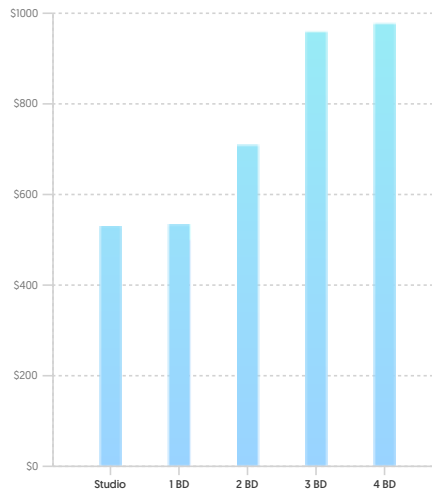

AGE

GENDER

MARITAL STATUS

HOUSING

SUMMARY

Median Home Sale Price	\$124,618
Median Year Built	1970

OCCUPANCY

FAIR MARKET RENTS (COUNTY)