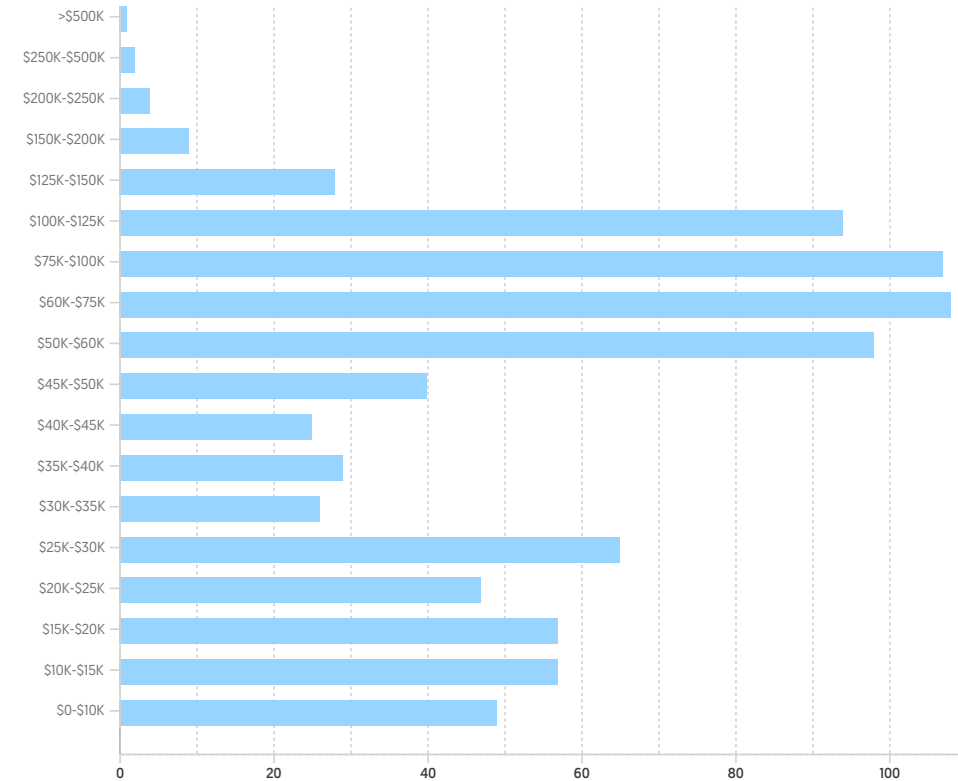

QUALITY OF LIFE

WORKERS BY INDUSTRY

Agricultural, Forestry, Fishing	34
Construction	27
Manufacturing	12
Transportation and Communications	4
Wholesale Trade	2
Retail Trade	41
Services	42
Public Administration	6

WORKFORCE

HOUSEHOLD INCOME

Average Household Income **\$59,052**

Average Per Capita Income **\$28,321**

COMMUTE METHOD

WEATHER

January High Temp (avg °F)	45.7
January Low Temp (avg °F)	27.8
July High Temp (avg °F)	88.1
July Low Temp (avg °F)	67.1
Annual Precipitation (inches)	43.85