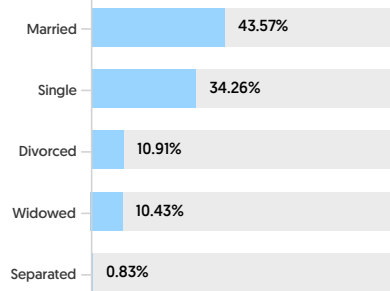

13620 Richmond Rd, Farnham, VA 22460-2901, Richmond County

POPULATION

SUMMARY

Estimated Population	1,935
Population Growth (since 2010)	3.2%
Population Density (ppl / mile)	34
Median Age	45.59

HOUSEHOLD

Number of Households	847
Household Size (ppl)	2
Households w/ Children	227

AGE

GENDER

MARITAL STATUS

HOUSING

SUMMARY

Median Home Sale Price	\$124,618
Median Year Built	1970

OCCUPANCY

FAIR MARKET RENTS (COUNTY)