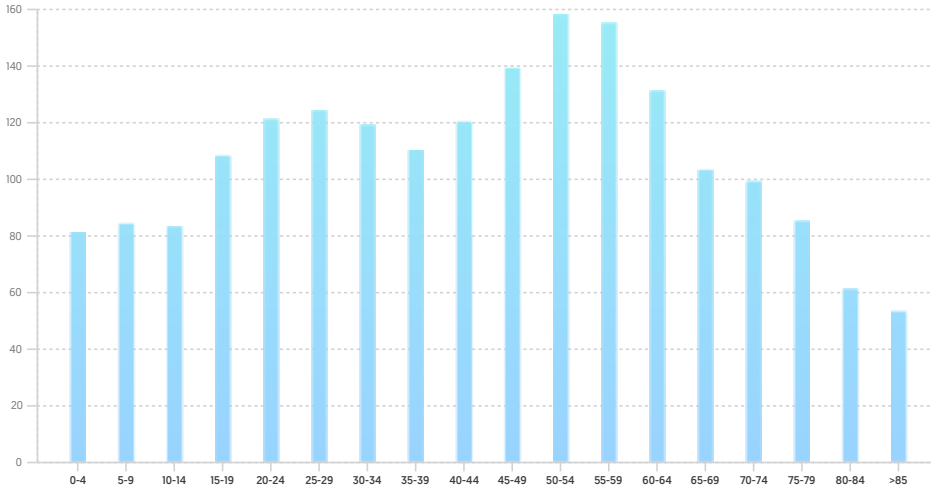

13620 Richmond Rd, Farnham, VA 22460-2901, Richmond County

POPULATION

SUMMARY

Estimated Population	1,935
Population Growth (since 2010)	3.2%
Population Density (ppl / mile)	34
Median Age	45.59

HOUSEHOLD

Number of Households	847
Household Size (ppl)	2
Households w/ Children	227

AGE

GENDER

MARITAL STATUS

HOUSING

SUMMARY

Median Home Sale Price	\$124,618
Median Year Built	1970

OCCUPANCY

FAIR MARKET RENTS (COUNTY)