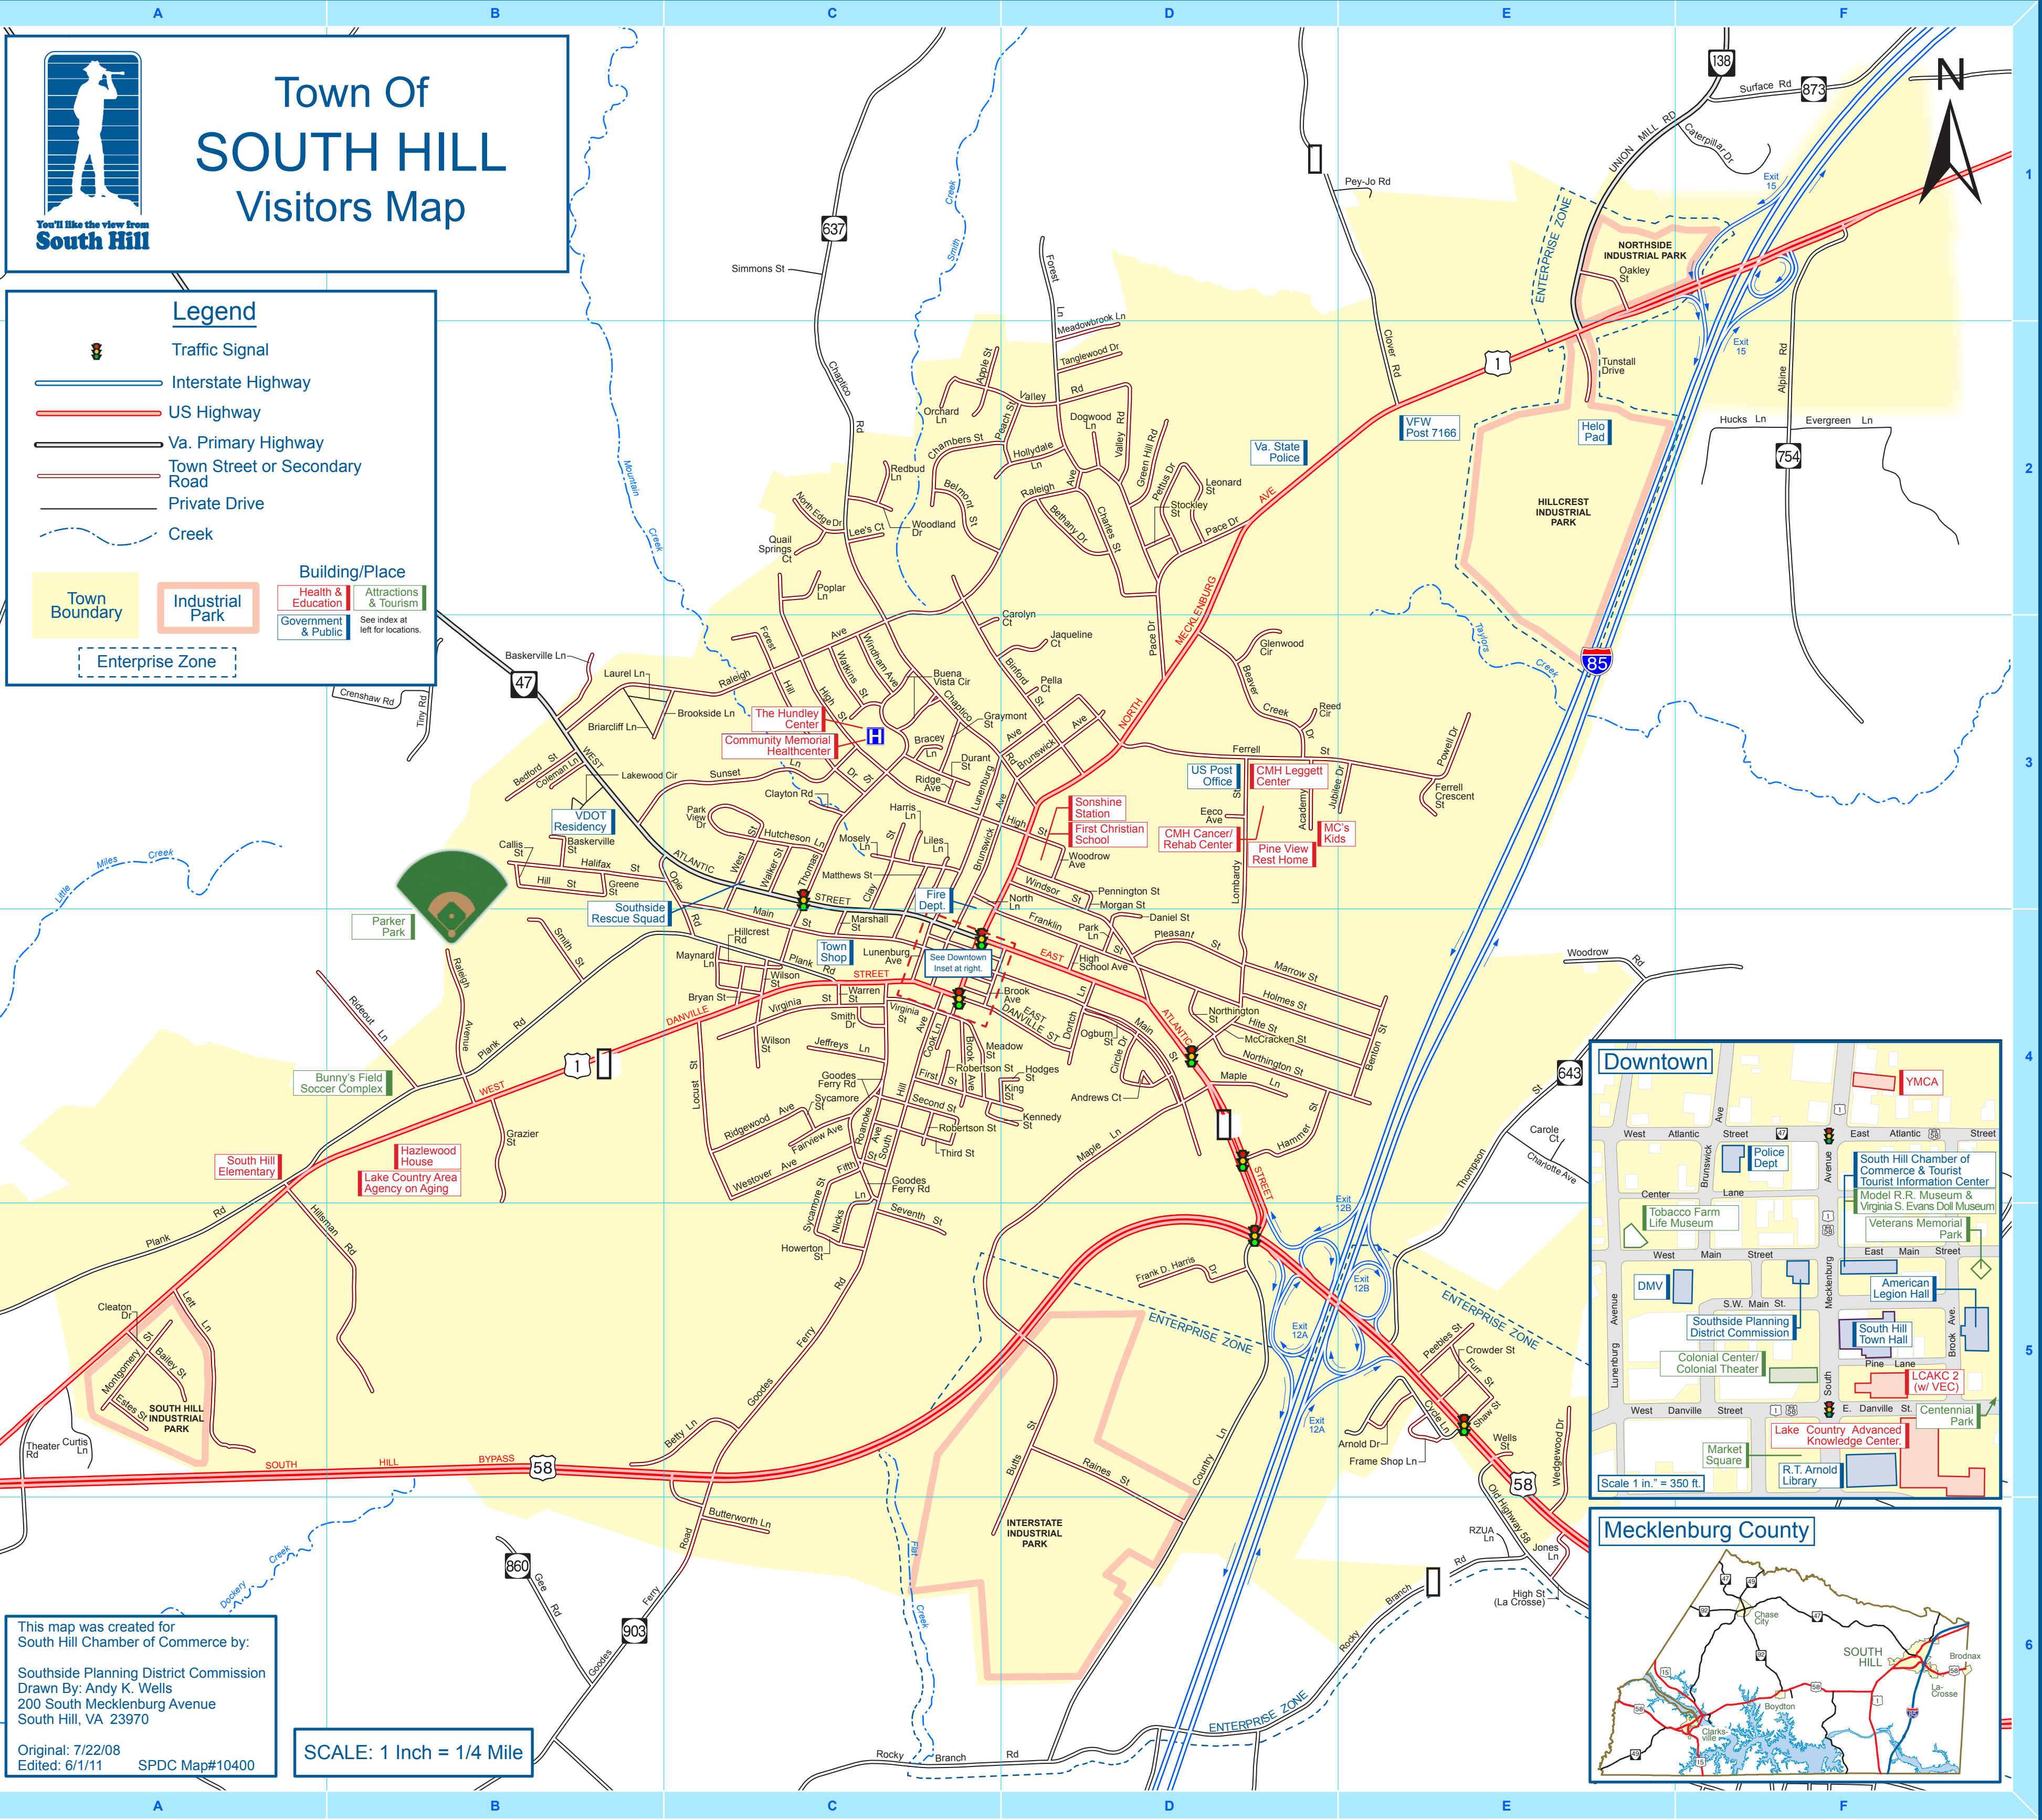

STREET INDEX

DT: Downtown Inset

Academy Ln	D3	King St	D4
Alpine Rd	F2	Lakewood Circle	B3
Andrews Court	D4	Laurel Ln	B3
Apple St	C2	Lee's Court	C2
Arnold Dr	E5	Leonard St	D2
Atlantic St (E)	B3, C3, DT	Lett Ln	A5
Atlantic St (W)	D4, DT	Liles Ln	C3
Bailey St	A5	Locust St	C3
Baskerville Ln	B3	Lombardy St	D4
Baskerville St	B3	Lunenburg Ave	C3, DT
Beaver Creek Dr	D3	Main St (SE & SW)	DT
Bedford St	A3	Main St (E & W)	C4, D4
Belmont St	C2	Maple Ln	D4
Benton St	E4	Marrow St	D4
Bethany Dr	D2	Mathews St	C3
Betty Ln	C5	Maynard Ln	C4
Binford St	D3	McCracken St	D4
Bracey Ln	C3	Meadow St	C4
Briarcliff Ln	B3	Meadowbrook Ln	D2
Brook Ave	C4, D4, DT	Mecklenburg Ave (N)	D3, DT
Brookside Ln	C3	Mecklenburg Ave (S)	DT
Brunswick Ave	C3, D3, DT	Montgomery St	A5
Bryan St	C4	Morgan St	D3
Buena Vista Circle	C3	Mosely Ln	C5
Butterworth Ln	C6	Nicks Ln	C3
Butts St	D5	North Ln	C2
Callis St	B3	North Edge Dr	C3
Carole Ct	E4	Northington St	D4
Caterpillar Dr	F1	Oakley St	E1
Chambers St	C2	Ogburn St	D4
Chaplico Rd	C2, C3	Old Highway 58	E6
Charles St	D2	Opie Rd	C3
Charlotte Ave	E4	Orchard Ln	C2
Circle Dr	D4	Pace Dr	D2, D3
Clay St	C3	Park Ln	D4
Clayton Rd	C3	Park View Dr	C3
Cleaton Dr	A5	Peach St	D2
Clover Rd	E2	Peebles St	E5
Coleman Ln	B3	Pennington St	D3
Cook Ln	C4	Pettus Dr	D2
Country Ln	D5	Pey-Jo Rd	E1
Crenshaw Rd	B3	Pine Ln	DT
Crowder St	E5	Plank Rd	B4, C2
Curtis Ln	A5	Poplar Ln	C4
Cycle Ln	E5	Powell Dr	E3
Daniel St	D4	Quail Springs Ct	C2
Danville St (E)	D4, DT	Raines St	D5
Danville St (W)	B4, C4, DT	Raleigh Ave	B4, C3, D2
Dogwood Ln	D2	Redbud Ln	C2
Dorch Ln	D4	Reed Cir	D3
Durant St	C3	Rideout Ln	B4
Ecco Ave	D3	Ridge Ave	C3
Estes St	A5	Ridgewood Ave	C4
Evergreen Ln	F2	Roanoke Ave	C4
Fairview Ave	C4	Robertson St	C4
Ferrell Crescent St	E3	Rocky Branch Rd	C6, E6
Ferrell St	D3	RZUA Ln	E6
Fifth St	C4	Second St	C4
Forest Hill Dr	C3	Seventh St	C5
Forest Ln	D2	Seventh St	C5
Frame Shop Ln	E5	Shaw St	E5
Frank D. Harris Dr	E5	Smith Dr	C4
Franklin St	D4	Smith St	B4
Furr St	E5	South Hill Ave	C4
Gee Rd	B6	Stockley St	D2
Glenwood Circle	D3	Sunset Ln	C3
Goodes Ferry Rd	C5	Surface Rd	F1
Graymont St	C3	Sycamore St	C4
Grazier St	B4	Theater Rd	A5
Green Hill Rd	D2	Third St	C4
Greene St	B3	Thomas St	C3
Halifax St	B3	Thompson St	E4
Hammer St	D4	Tiny Rd	B3
High School Ave	D4	Tunstall Drive	E2
High St	C3	Union Mill Rd	E1
High St (La Crosse)	E6	Valley Rd	D2
Hill St	B3	Virginia St	C4
Hillcrest Rd	C4	Walker St	C3
Hillsman Rd	A5	Warren St	C4
Hite St	D4	Watkins St	C3
Holmes St	D4	Wedgewood Dr	E5
Howerton St	C5	Wells St	E5
Hucks Ln	F2	Westover Ave	C4
Hutcheson Ln	C3	Wilson St	C4
Jeffreys Ln	C4	Windham Ave	C3
Jones Ln	E6	Windsor St	D3
Jubilee Dr	E3	Woodland Dr	C2
Kennedy St	D4	Woodrow Ave	D3
		Woodrow Rd	E4

Town Of SOUTH HILL Visitors Map

You'll like the view from South Hill

Legend

- Traffic Signal
- Interstate Highway
- US Highway
- Va. Primary Highway
- Town Street or Secondary Road
- Private Drive
- Creek

Building/Place

- Town Boundary
- Industrial Park
- Health & Education
- Government & Public
- Attractions & Tourism

See index at left for locations.

This map was created for South Hill Chamber of Commerce by:
Southside Planning District Commission
Drawn By: Andy K. Wells
200 South Mecklenburg Avenue
South Hill, VA 23970
Original: 7/22/08
Edited: 6/1/11 SPDC Map#10400

SCALE: 1 Inch = 1/4 Mile