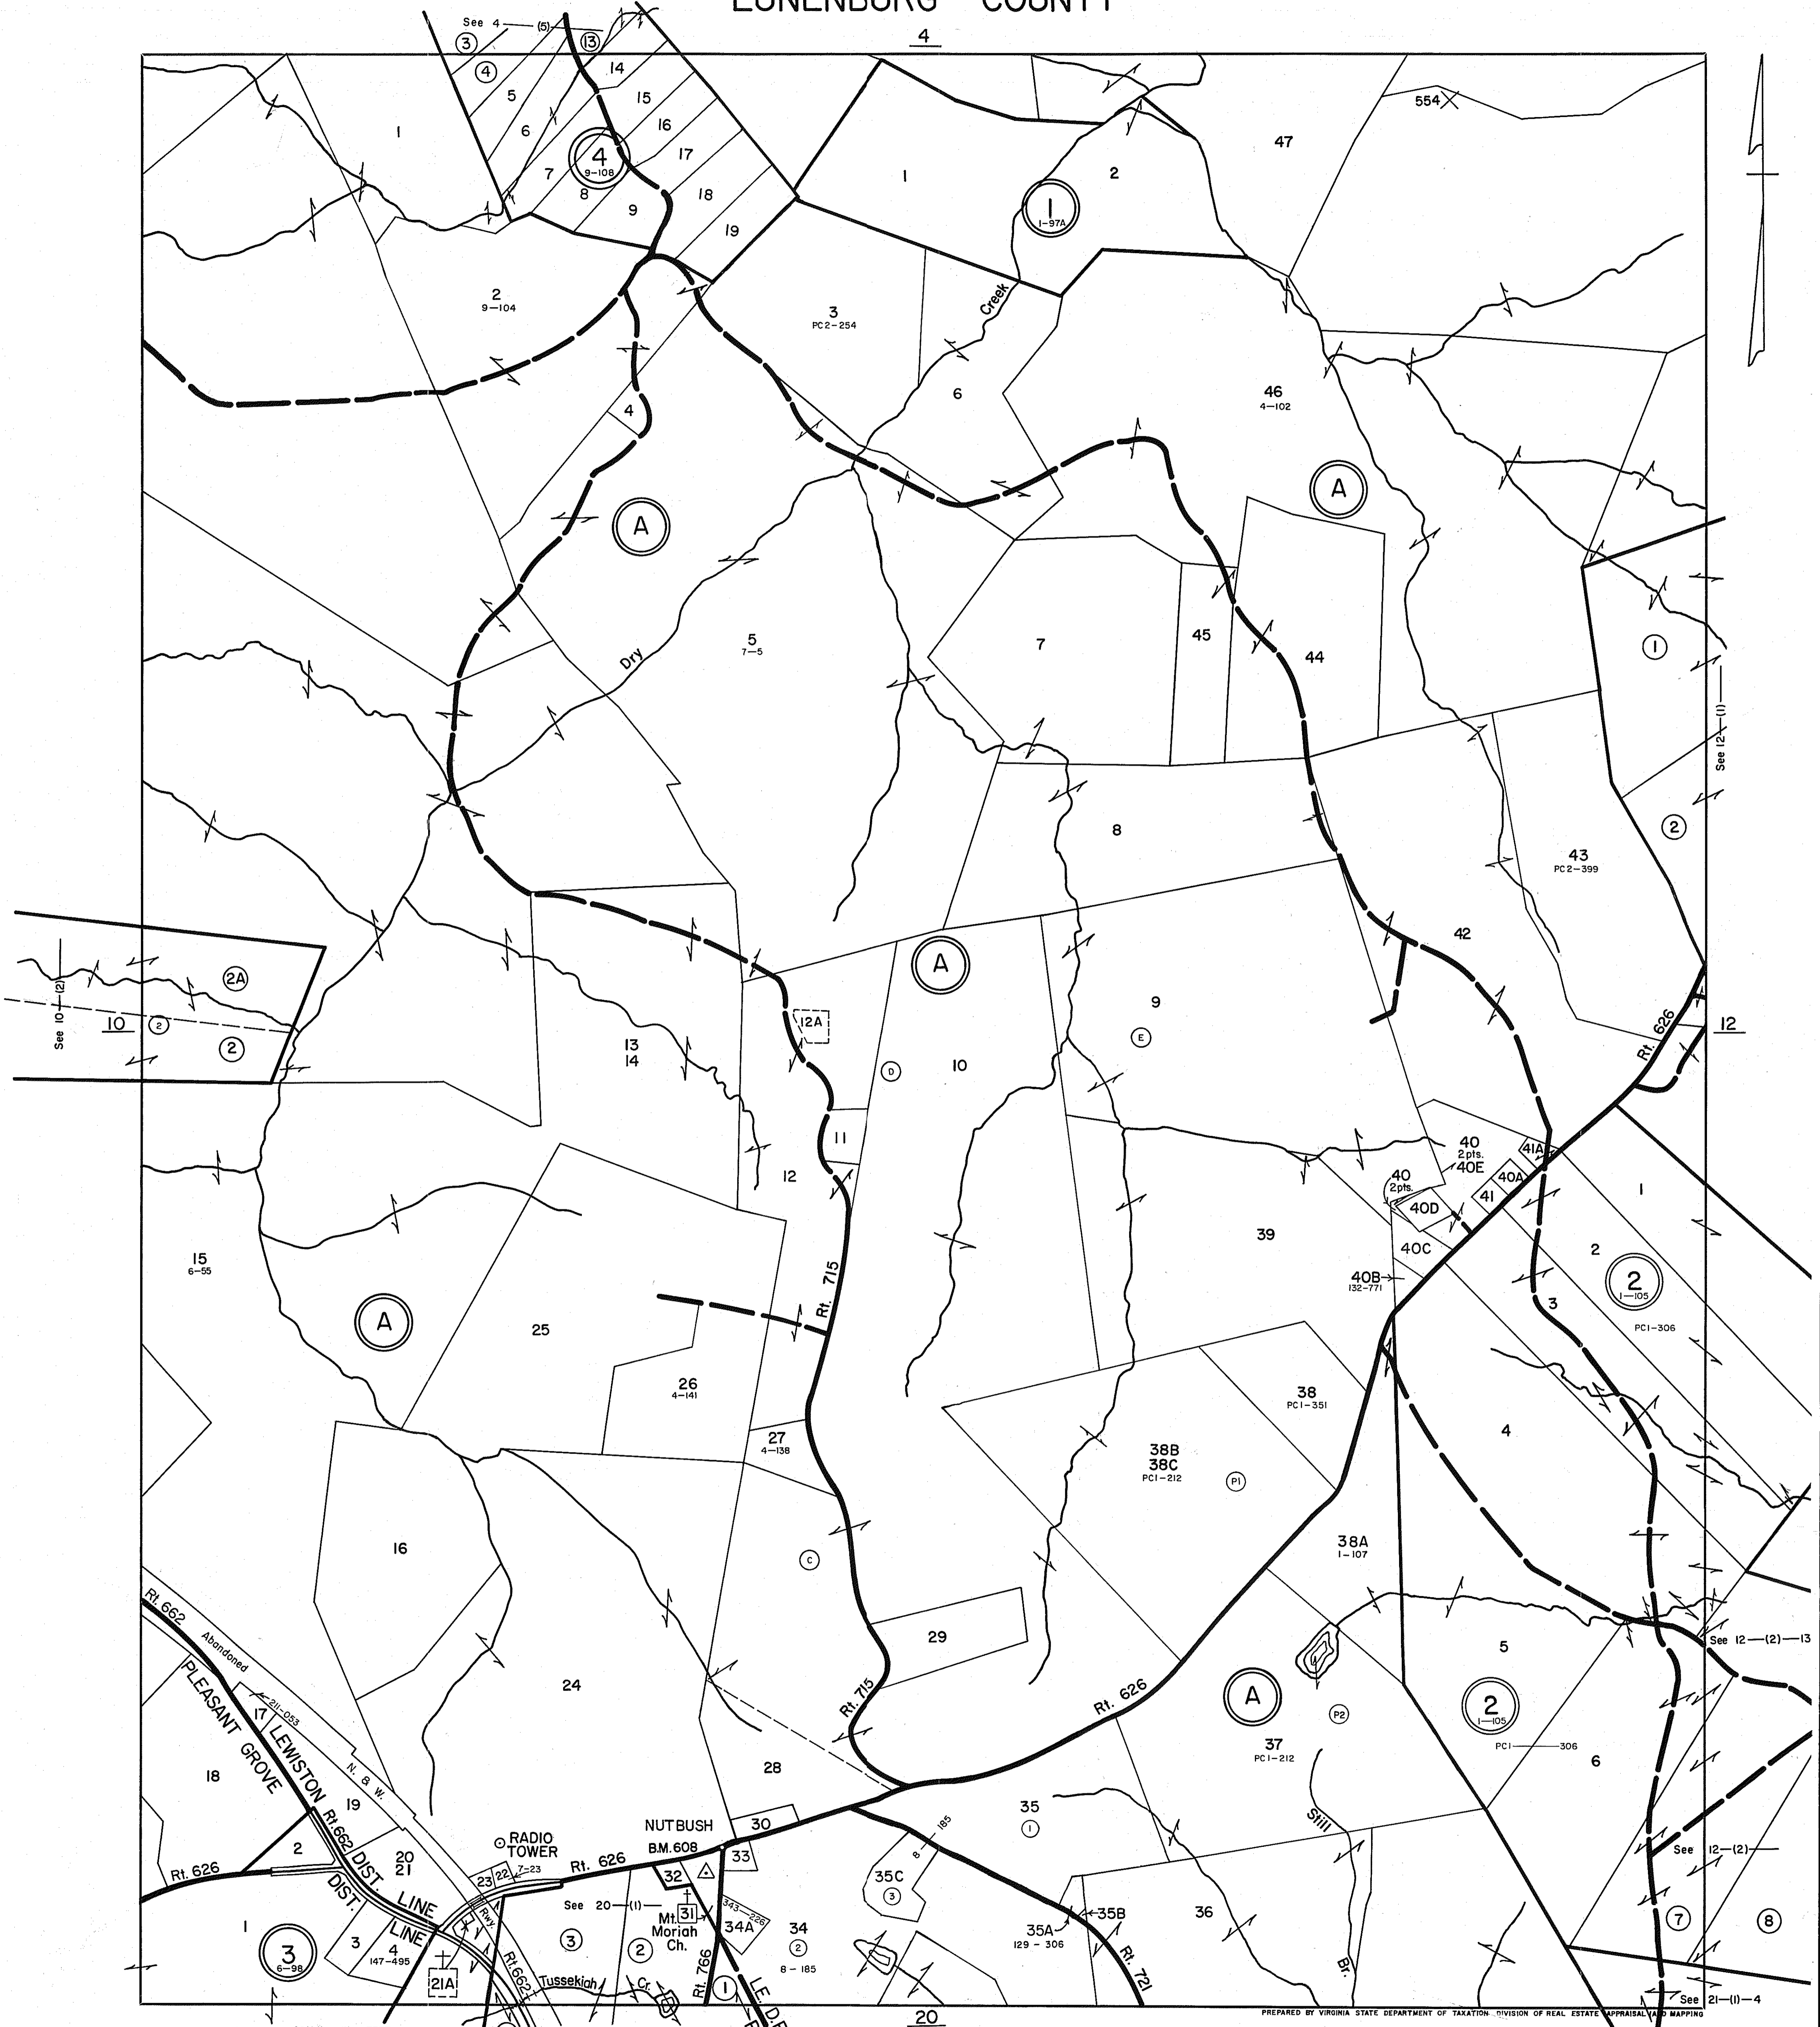

LUNENBURG COUNTY

4

LEWISTON DISTRICT  
PLEASANT GROVE

SECTION 11  
INSERT