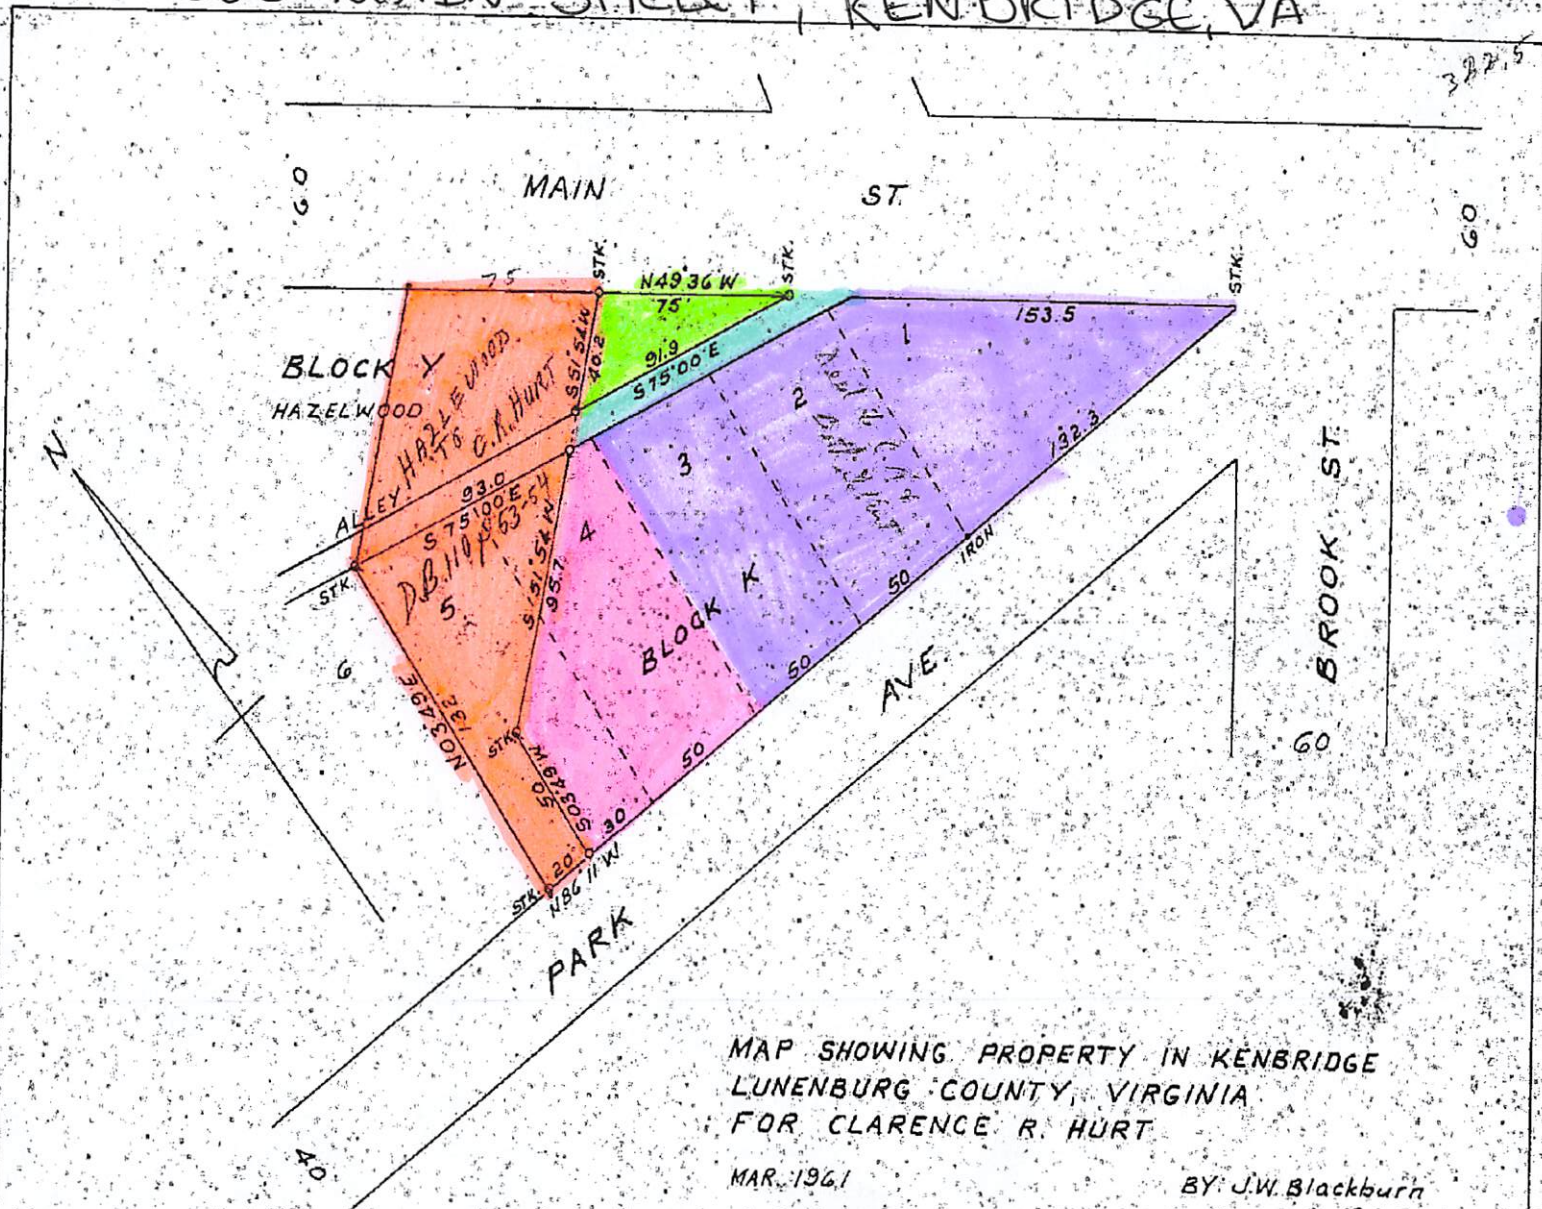

DB 408-937 { TRACT I
TRACT 2

TRACT III
TRACT IV

TRACT V

PB6-82

303 MAIN STREET, KENBRIDGE, VA

MAP SHOWING PROPERTY IN KENBRIDGE
LUNENBURG COUNTY, VIRGINIA
FOR CLARENCE R. HURT

MAR. 1961

BY: J.W. Blackburn
C.L.S.

SCALE 1" = 60'

SEE D.B. 110 P 53-54

SEE TOWN MAP & D.B. 73-52

43
2 pts.