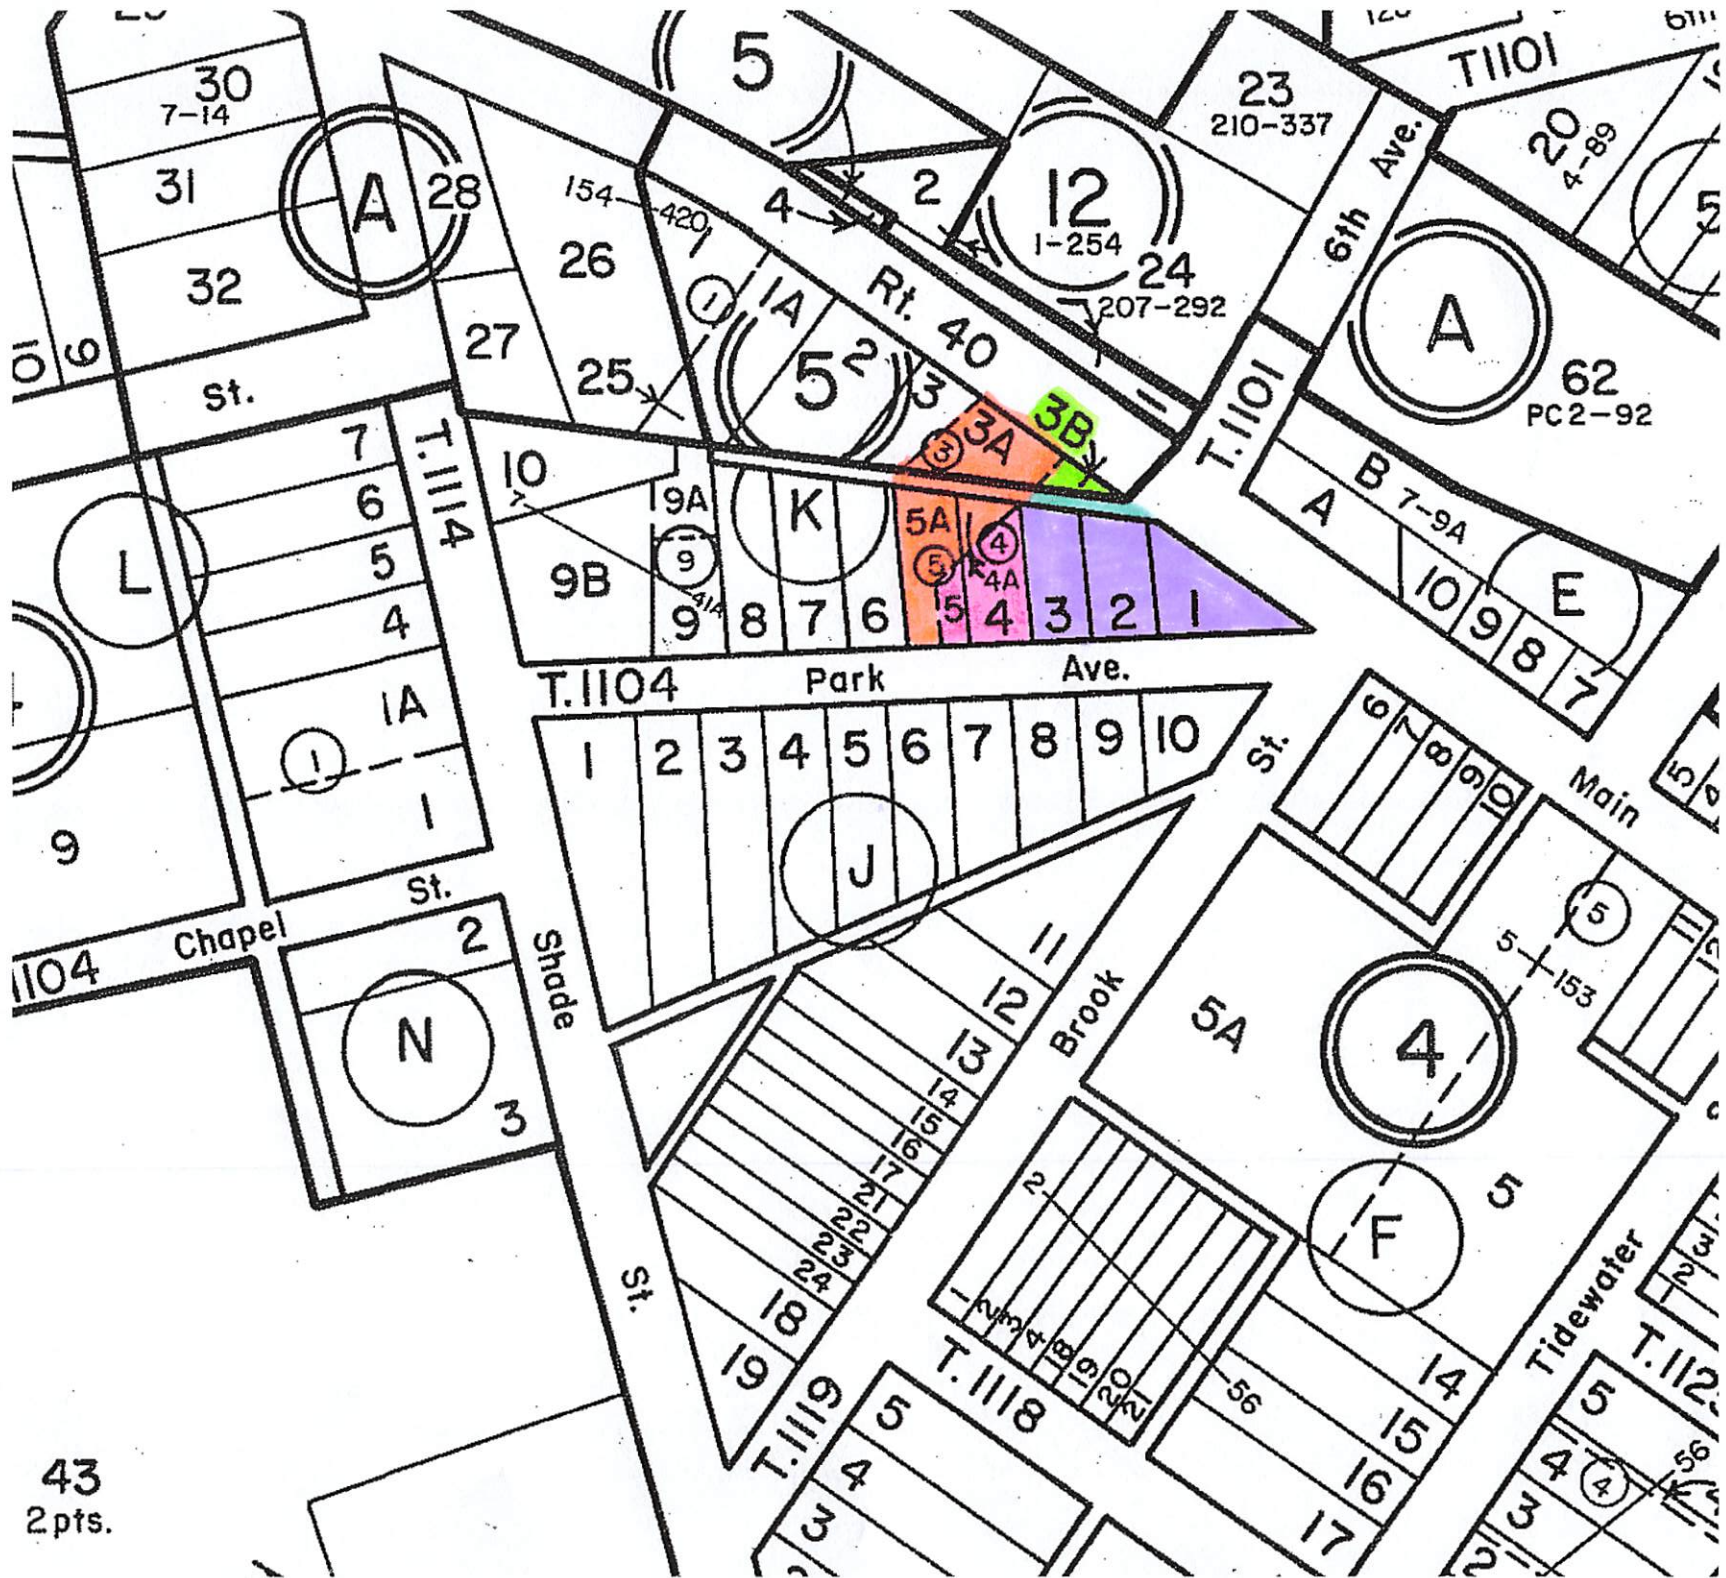

DB 408-937 { TRACT I
TRACT 2

TRACT III
TRACT IV

TRACT V

PB6-82

303 MAIN STREET, KENBRIDGE, VA

MAP SHOWING PROPERTY IN KENBRIDGE
LUNENBURG COUNTY, VIRGINIA
FOR CLARENCE R. HURT

MAR. 1961

BY: J.W. Blackburn
C.L.S.

SCALE 1" = 60'

SEE D.B. 110 P 53-54

SEE TOWN MAP & D.B. 73-52

43
2 pts.