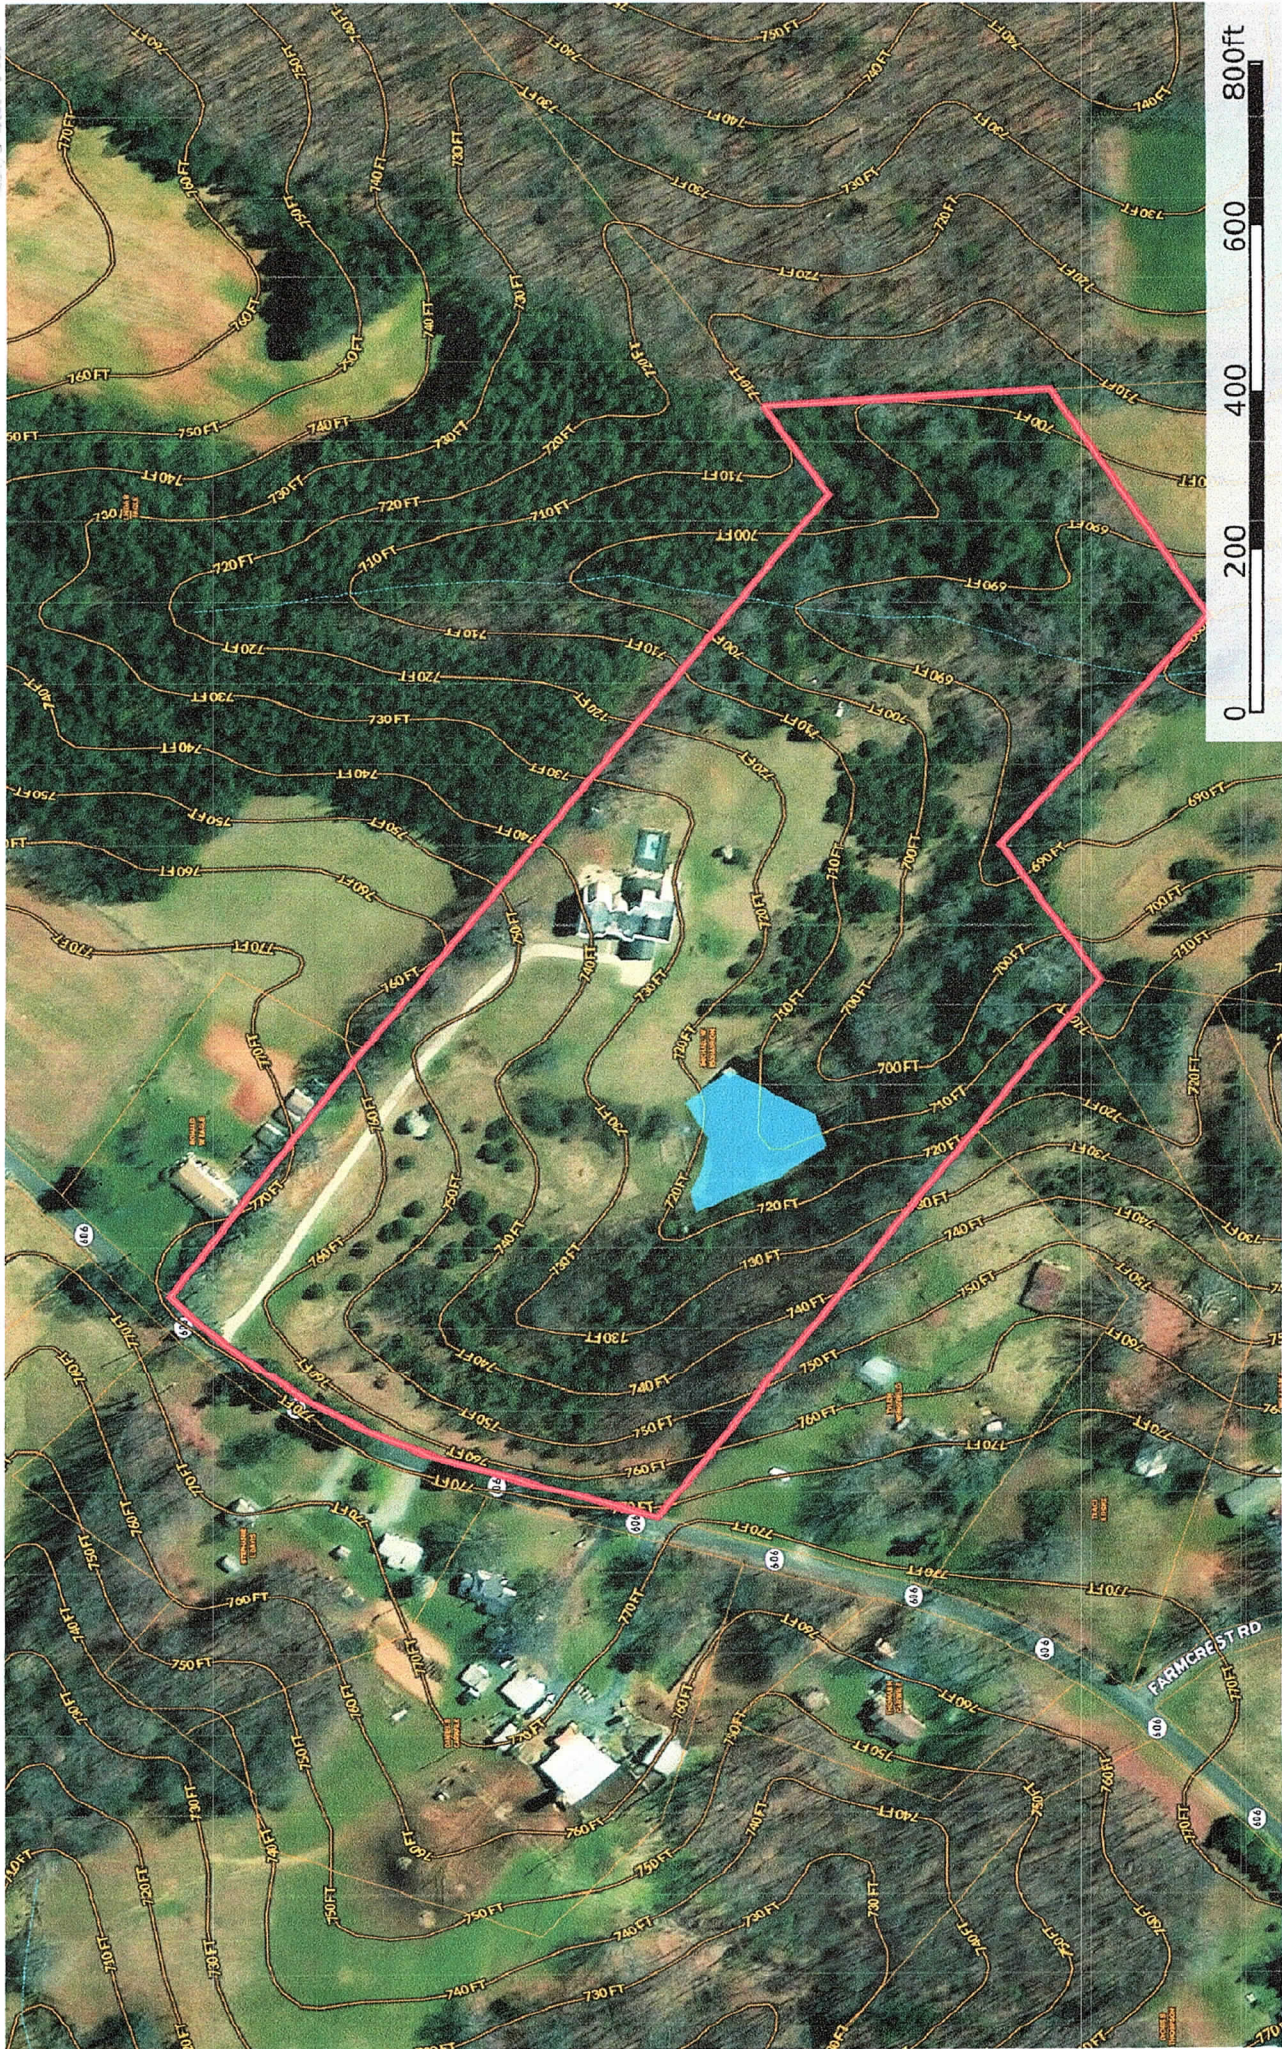

XX Virginia, AC +/-

- Boundary
- Stream, Intermittent
- River/Creek
- Water Body

This information and/or data herein was obtained from sources deemed to be reliable. Land, Inc. Services makes no warranties or guarantees as to the completeness or accuracy thereof.

- Boundary
- Stream/Intermittent
- River/Creek
- Water Body