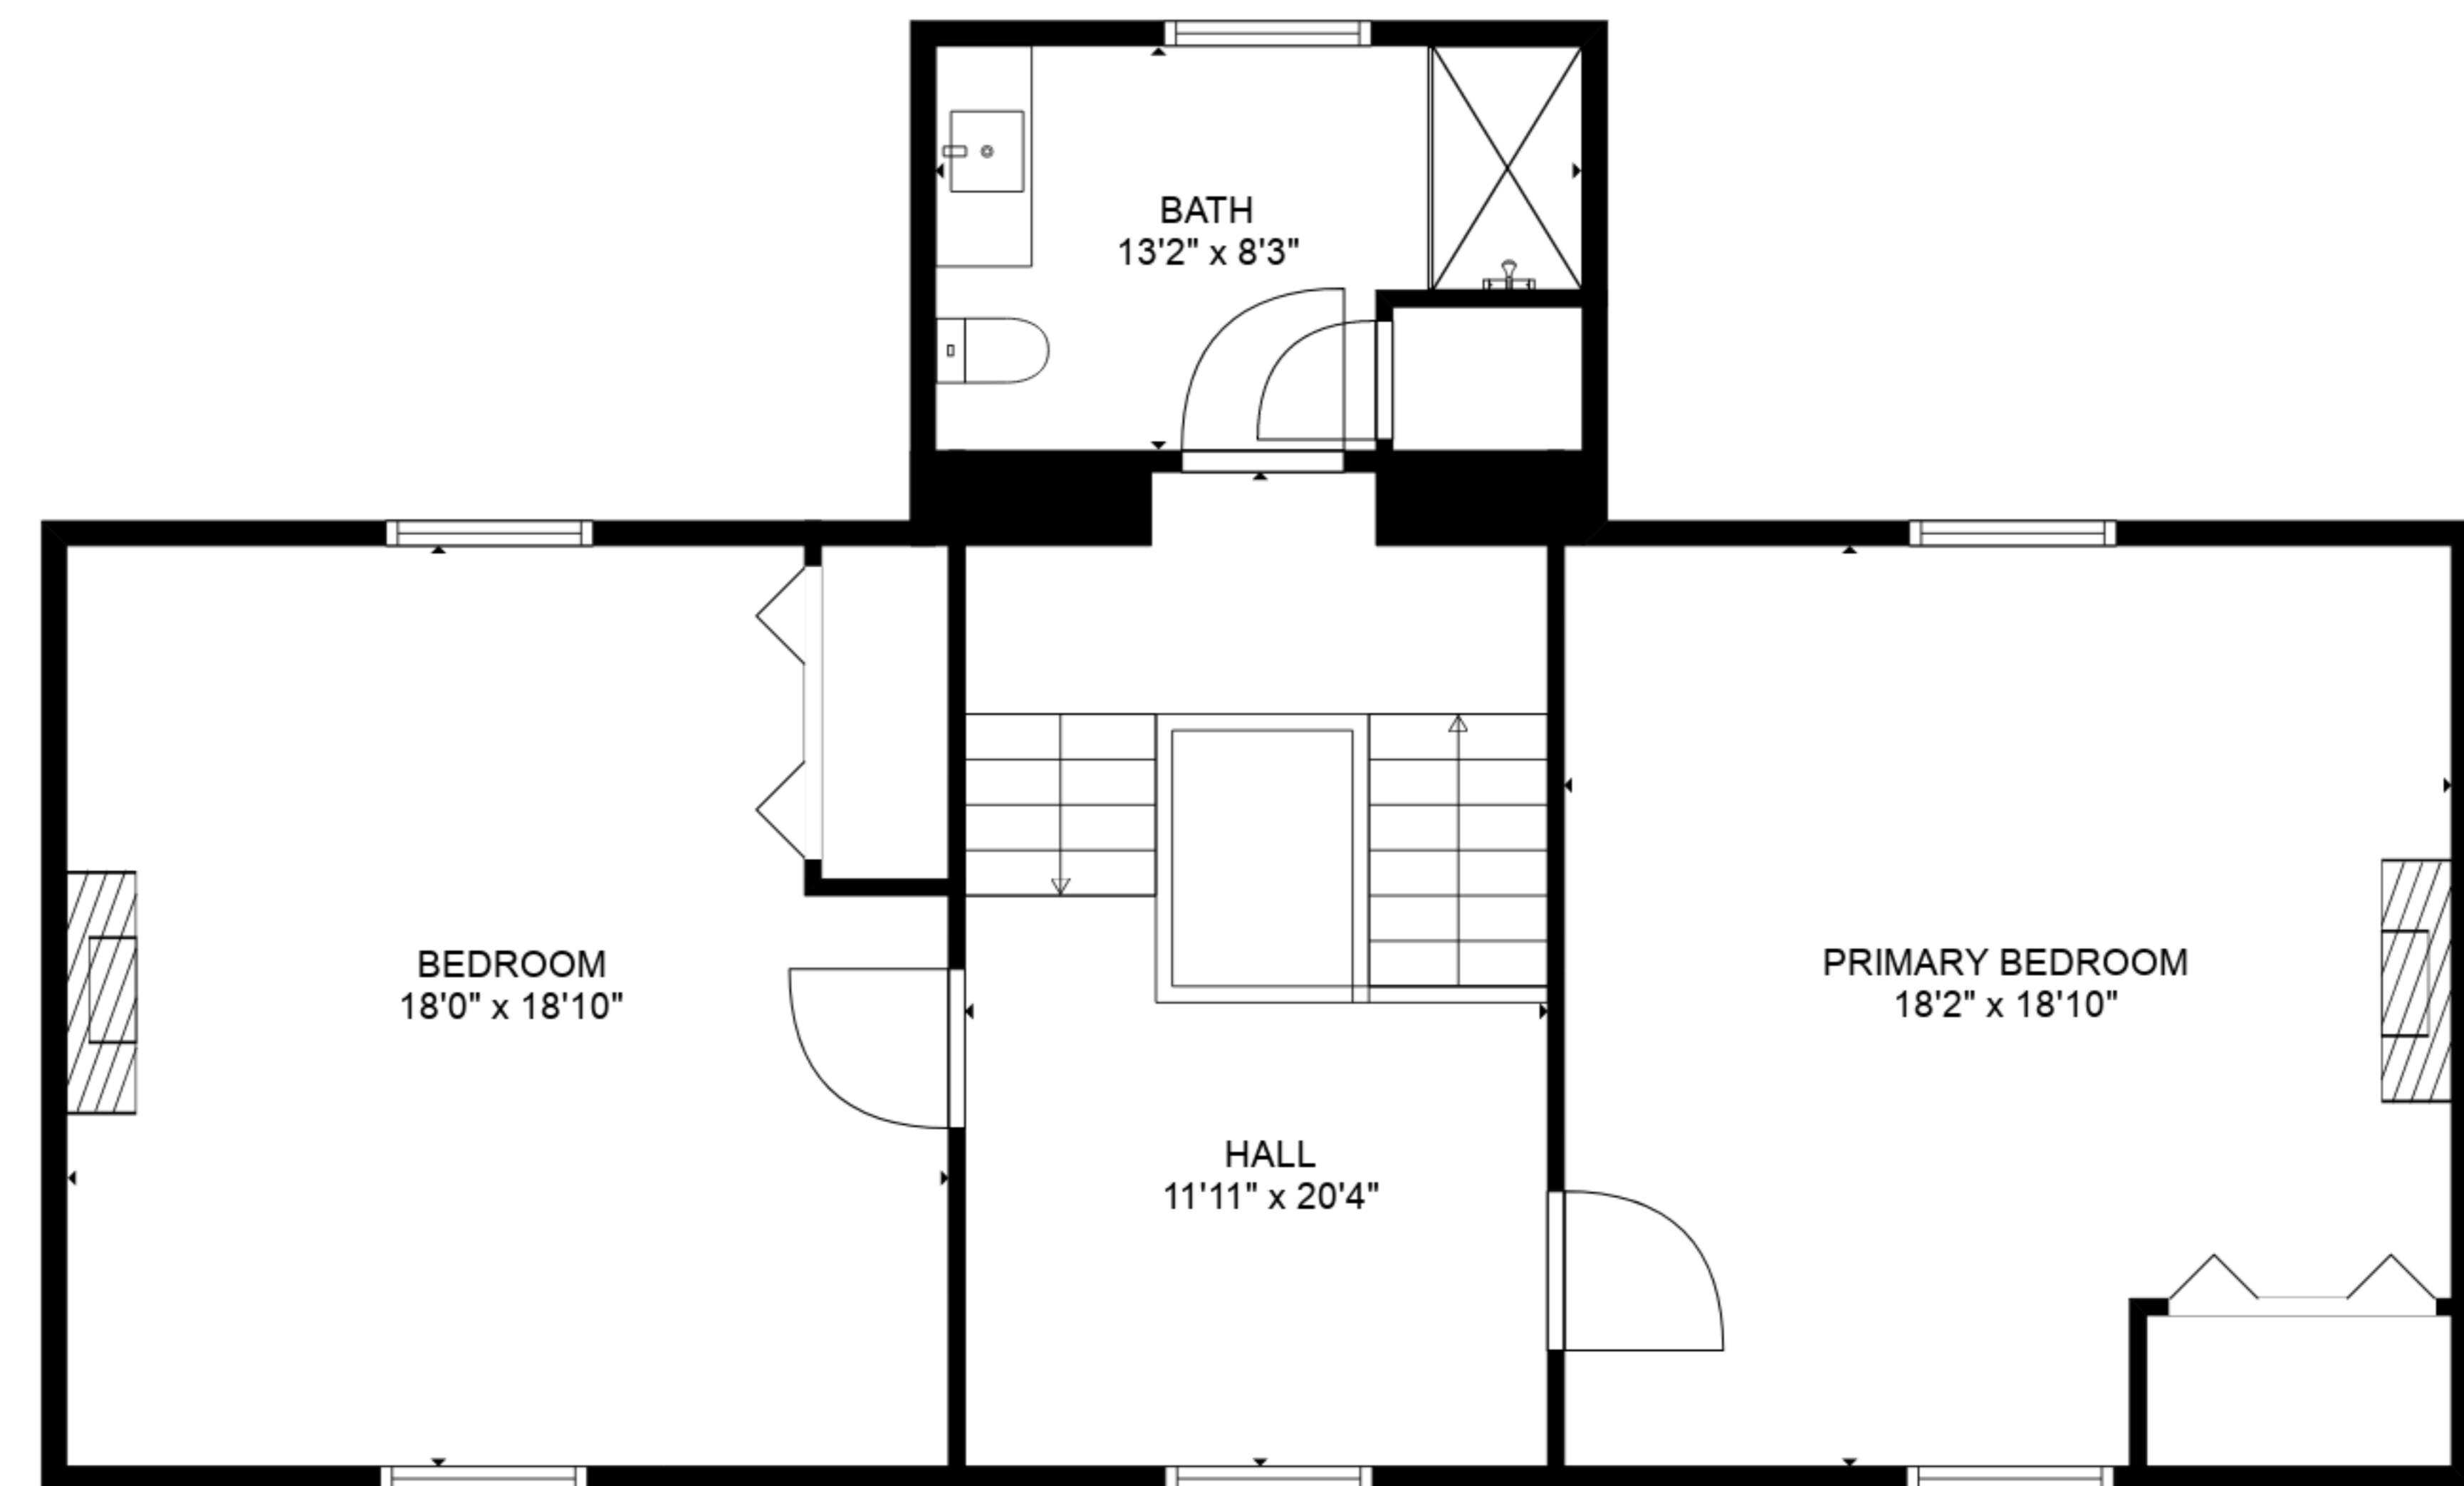

TOTAL: 2990 sq. ft
 FLOOR 1: 1935 sq. ft, FLOOR 2: 1055 sq. ft
 EXCLUDED AREAS: SCREENED PORCH: 126 sq. ft

TOTAL: 2990 sq. ft

FLOOR 1: 1935 sq. ft, FLOOR 2: 1055 sq. ft
EXCLUDED AREAS: SCREENED PORCH: 126 sq. ft

FLOOR 2

FLOOR 1

TOTAL: 2990 sq. ft
 FLOOR 1: 1935 sq. ft, FLOOR 2: 1055 sq. ft
 EXCLUDED AREAS: SCREENED PORCH: 126 sq. ft