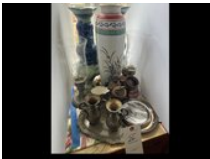

#27 • Assorted Glassware

#26 • Assorted vases candle holders , etc.

Notes