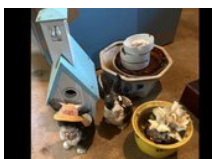

Notes

#212 • TV stand
48" wide x 17" deep X 26" tall

Notes

#213 • Hope chest
40" long. X 16" deep x 19" tall

Notes

#214 • Various items

Notes

#215 • Dog items