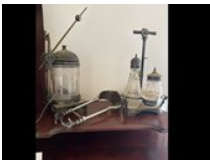

#29 • Assorted Steins

#28 • Pickle Jar, salt & pepper , ice tongs

Notes