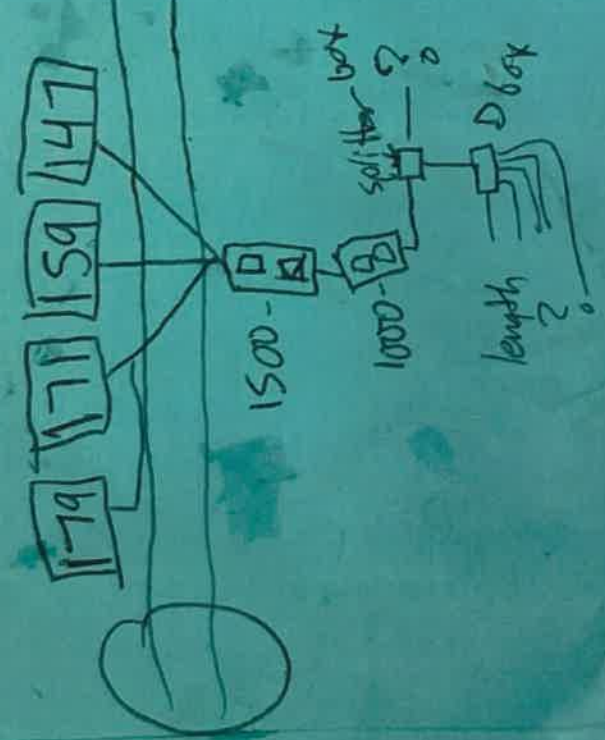

10 lines approx 100ft (shallow) - terracotta

1500-

splitter box

D box

length 2

12/21

Insel

Topaz

29

GEM

Jewel