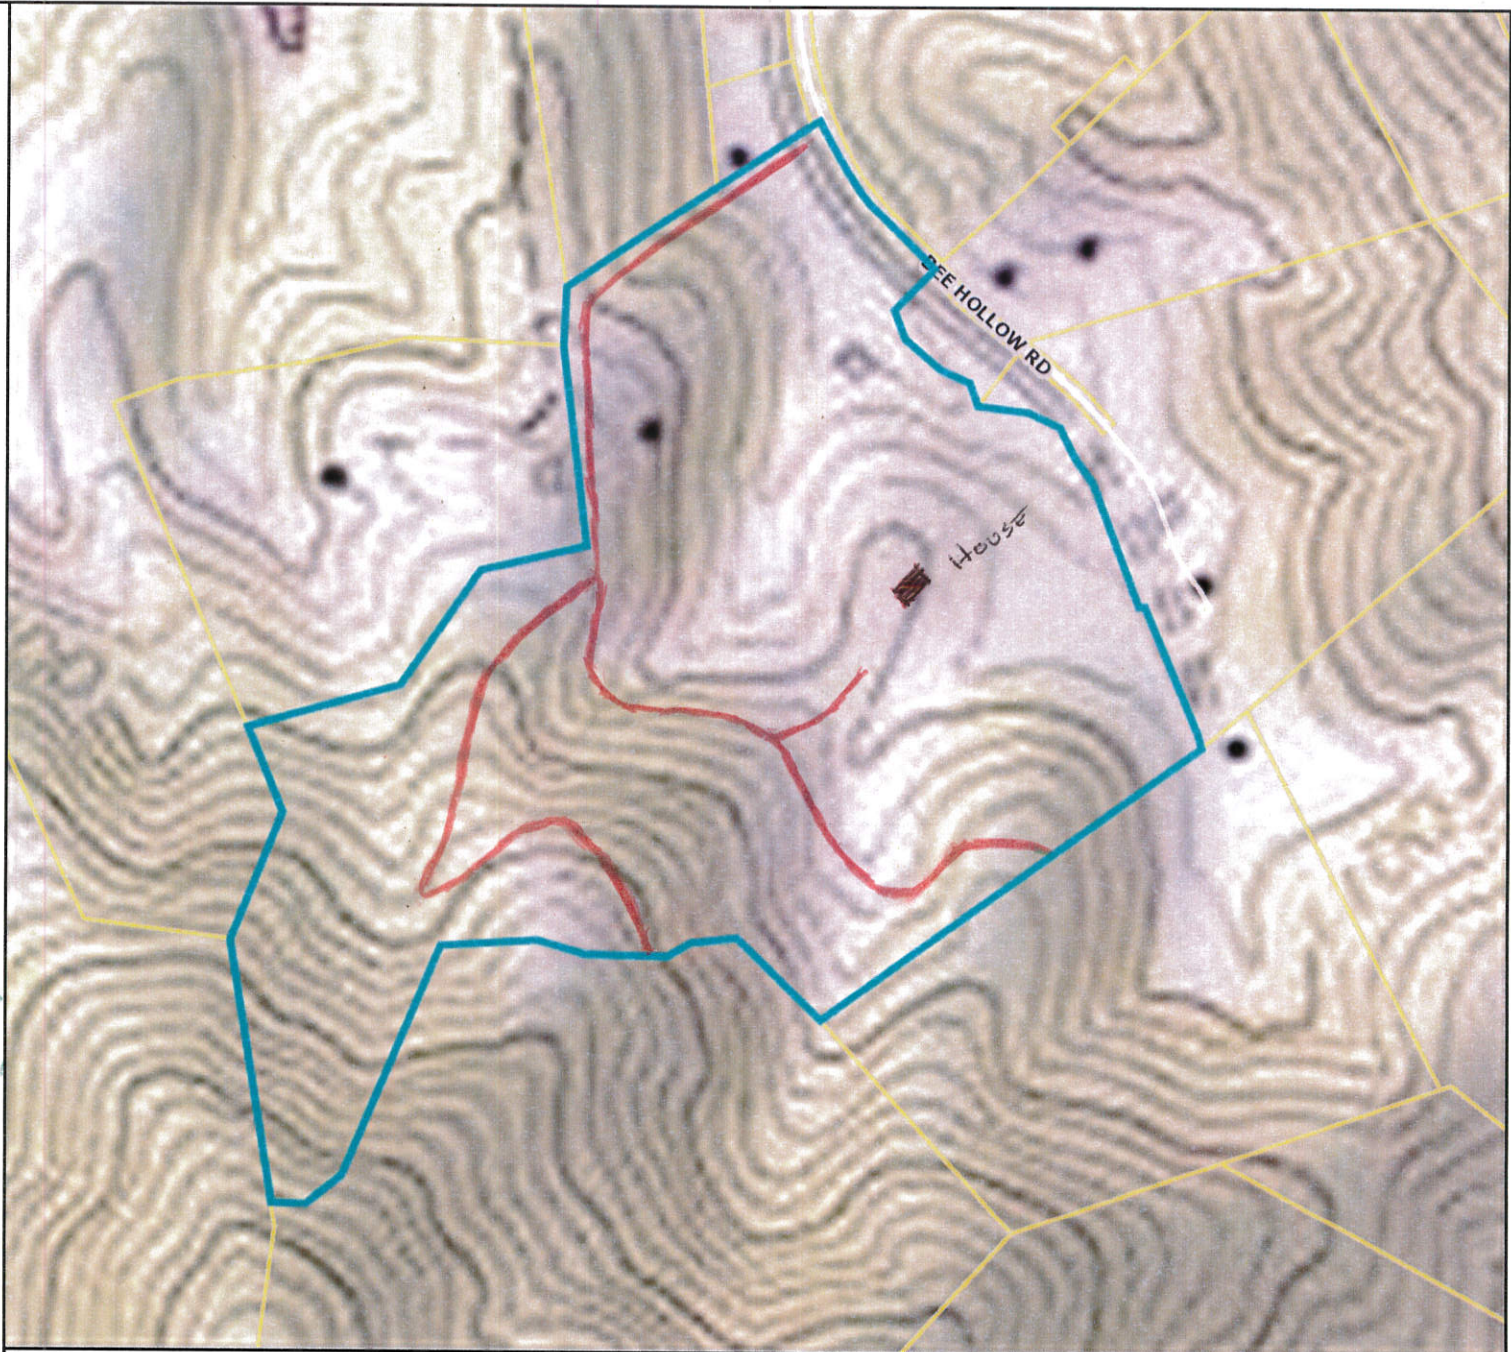

Bedford, VA

Legend

- E911 Address
- Highway
- Blue Ridge Parkway
- US Primary
- Virginia Primary
- Roads
- Driveway
- Parcels - County
- Parcels - Town
- Public School Boundary

Red = 4 WHEELER PATH

BLUE FLAGS ALONG TRAILS
TWO FLAGS AT INTERSECTION
THREE FLAGS AT END

Title: **Date:** 7/12/2022

DISCLAIMER: This drawing is neither a legally recorded map nor a survey and is not intended to be used as such. The information displayed is a compilation of records, information, and data obtained from various sources, and Bedford County is not responsible for its accuracy or how current it may be.