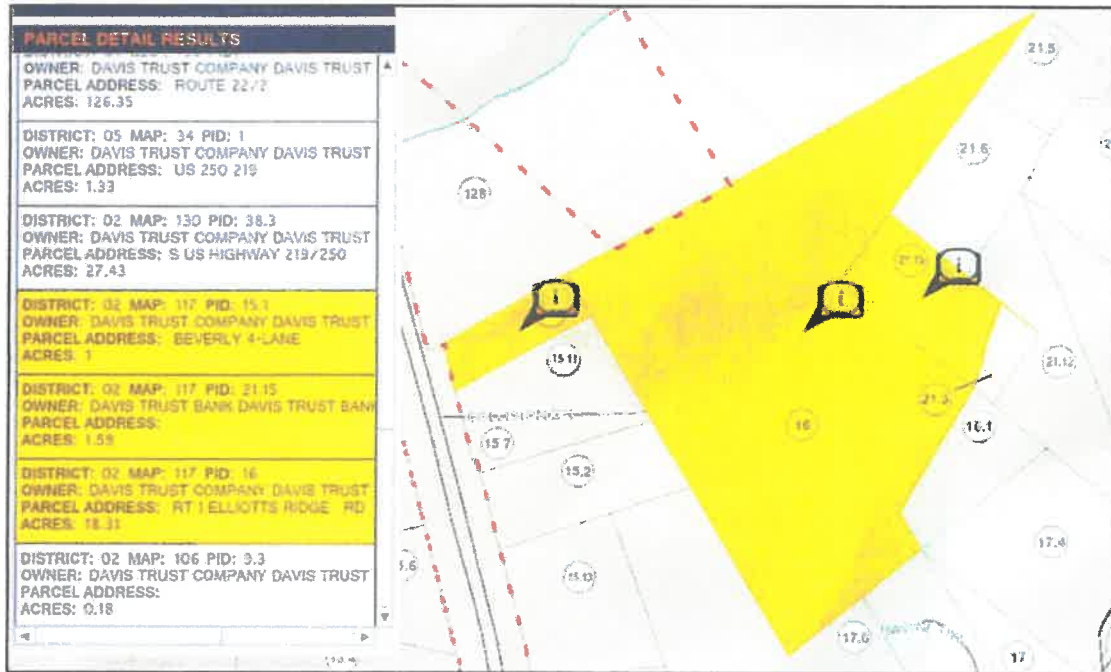

Tax Map

Location Map

Borrower/Client	Client: Davis Trust Company				
Property Address	20.90 Acres Beverly Five Lane				
City	Elkins	County	Randolph	State	WV
Lender	Davis Trust Company	Zip Code	26241		

FIELDS

AVG NCCPI 18

COUNTIES 55

FIELDS 585,743

COUNTIES

Barbour County

AVG NCCPI 21

Berkeley County

AVG NCCPI 37

Get Full Report

West Virginia farmland values and GIS map

AVG NCCPI 18

COUNTIES 55

FIELDS 585,743

COUNTIES

Barbour County

AVG NCCPI 21

Berkeley County

AVG NCCPI 37