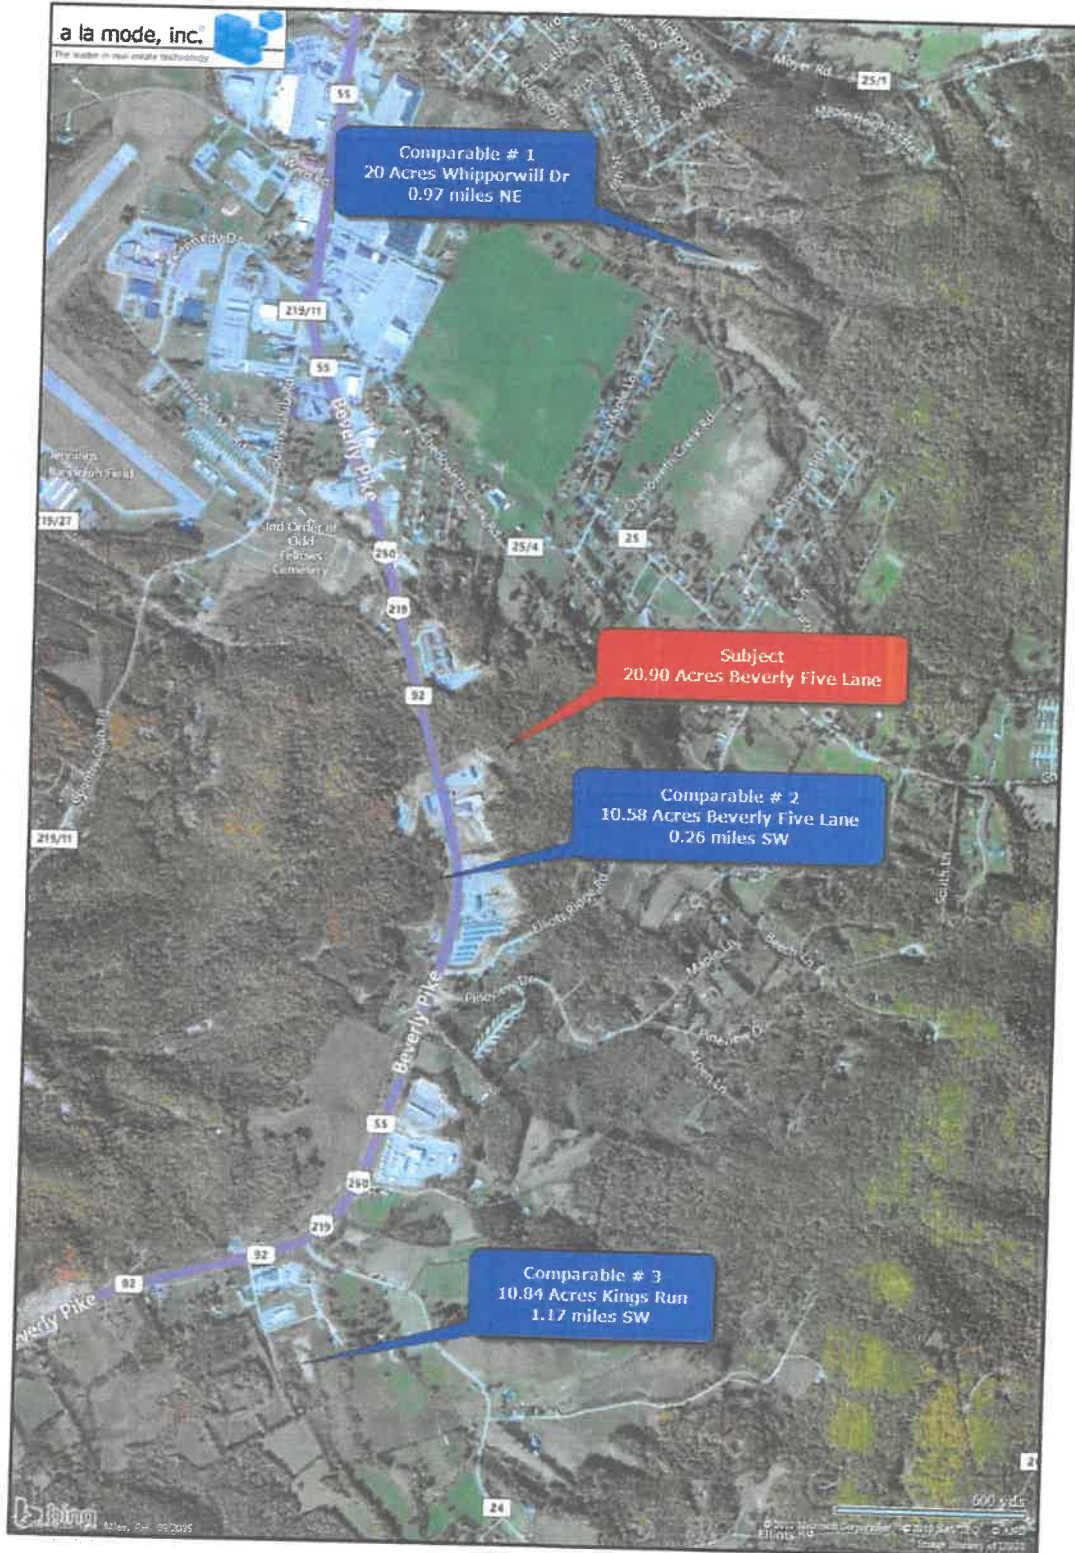

Tax Map

Location Map

Borrower/Client	Client: Davis Trust Company				
Property Address	20.90 Acres Beverly Five Lane				
City	Elkins	County	Randolph	State	WV
Lender	Davis Trust Company	Zip Code	26241		

FIELDS

AVG NCCPI 18

COUNTIES 55

FIELDS 585,743

COUNTIES

Barbour County

AVG NCCPI 21

Berkeley County

AVG NCCPI 37

Get Full Report

West Virginia farmland values and GIS map

AVG NCCPI 18

COUNTIES 55

FIELDS 585,743

COUNTIES

Barbour County

AVG NCCPI 21

Berkeley County

AVG NCCPI 37