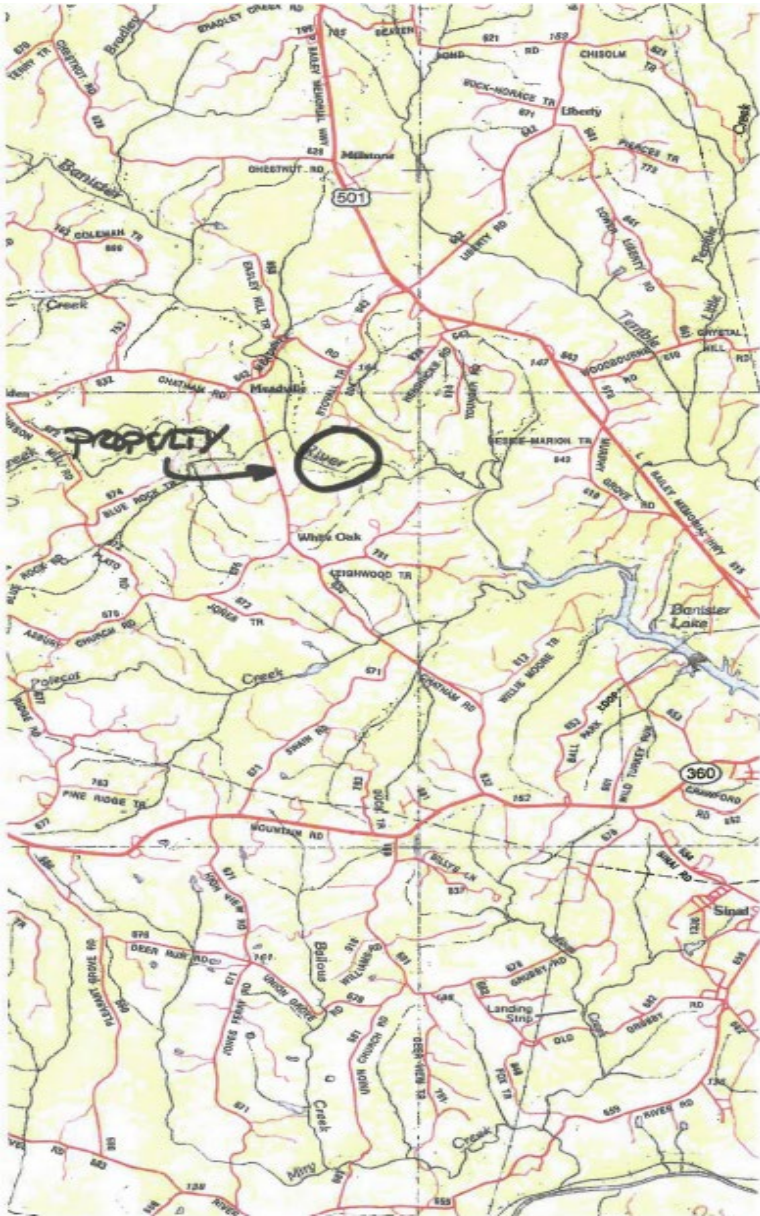

## 66.85 ACRES

1180 Stovall Trl, Halifax County VA

**OFFERING FOR SALE:** 66.85 acres located on the Banister River. The property has over 2,100' of river frontage. It is ideal for hunting and other recreational purposes. This property is located in a quiet, peaceful setting and the terrain is gently rolling.

**SALE MANAGER:** Pete Ramsey (434) 258-6611

828 MAIN ST. 15<sup>TH</sup> FL | LYNCHBURG VA 24504  
(434) 525-2991 | (800) 780-2991  
WWW.COUNTSAUCTION.COM

**Directions:** From Rt. 501 about 7.3 miles north of Halifax, turn West onto Rt. 642. Go 0.8 miles to 958. Turn left and go 0.5 Miles to Rt. 804 (Stovall Trl). Go 0.4 miles and then follow signs to the property. Deed access is adjacent to 1192 Stovall Trl.