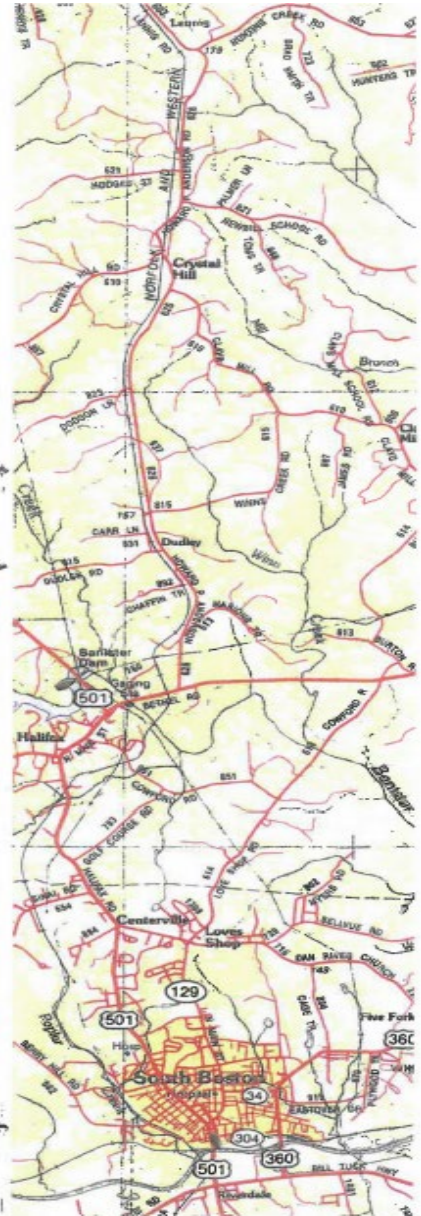

## 66.85 ACRES

1180 Stovall Trl, Halifax County VA

**OFFERING FOR SALE:** 66.85 acres located on the Banister River. The property has over 2,100' of river frontage. It is ideal for hunting and other recreational purposes. This property is located in a quiet, peaceful setting and the terrain is gently rolling.

**SALE MANAGER:** Pete Ramsey (434) 258-6611

828 MAIN ST. 15<sup>TH</sup> FL | LYNCHBURG VA 24504  
(434) 525-2991 | (800) 780-2991  
WWW.COUNTSAUCTION.COM

**Directions:** From Rt. 501 about 7.3 miles north of Halifax, turn West onto Rt. 642. Go 0.8 miles to 958. Turn left and go 0.5 Miles to Rt. 804 (Stovall Trl). Go 0.4 miles and then follow signs to the property. Deed access is adjacent to 1192 Stovall Trl.