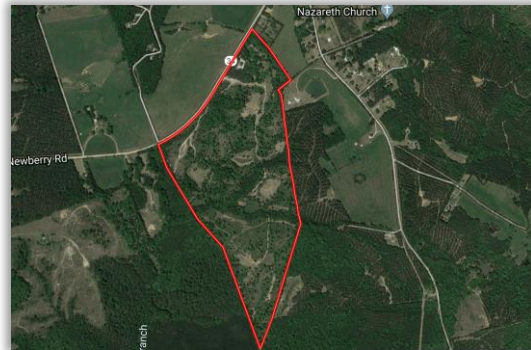

# 127.3± Acres

8213 Newberry Road, Winnsboro, SC

Fairfield County

Price Reduced

**\$695,000**

- 🌳 **TM# 103-00-00-056-000**
- 🌳 **Cabin and Farmhouse**
- 🌳 **Miles of Roads & Trails Throughout**
- 🌳 **Over 10 Large Food Plots Ready to Hunt**
- 🌳 **Blueberry Bushes and Fruit Trees**
- 🌳 **Pond Stocked with Bream and Bass**