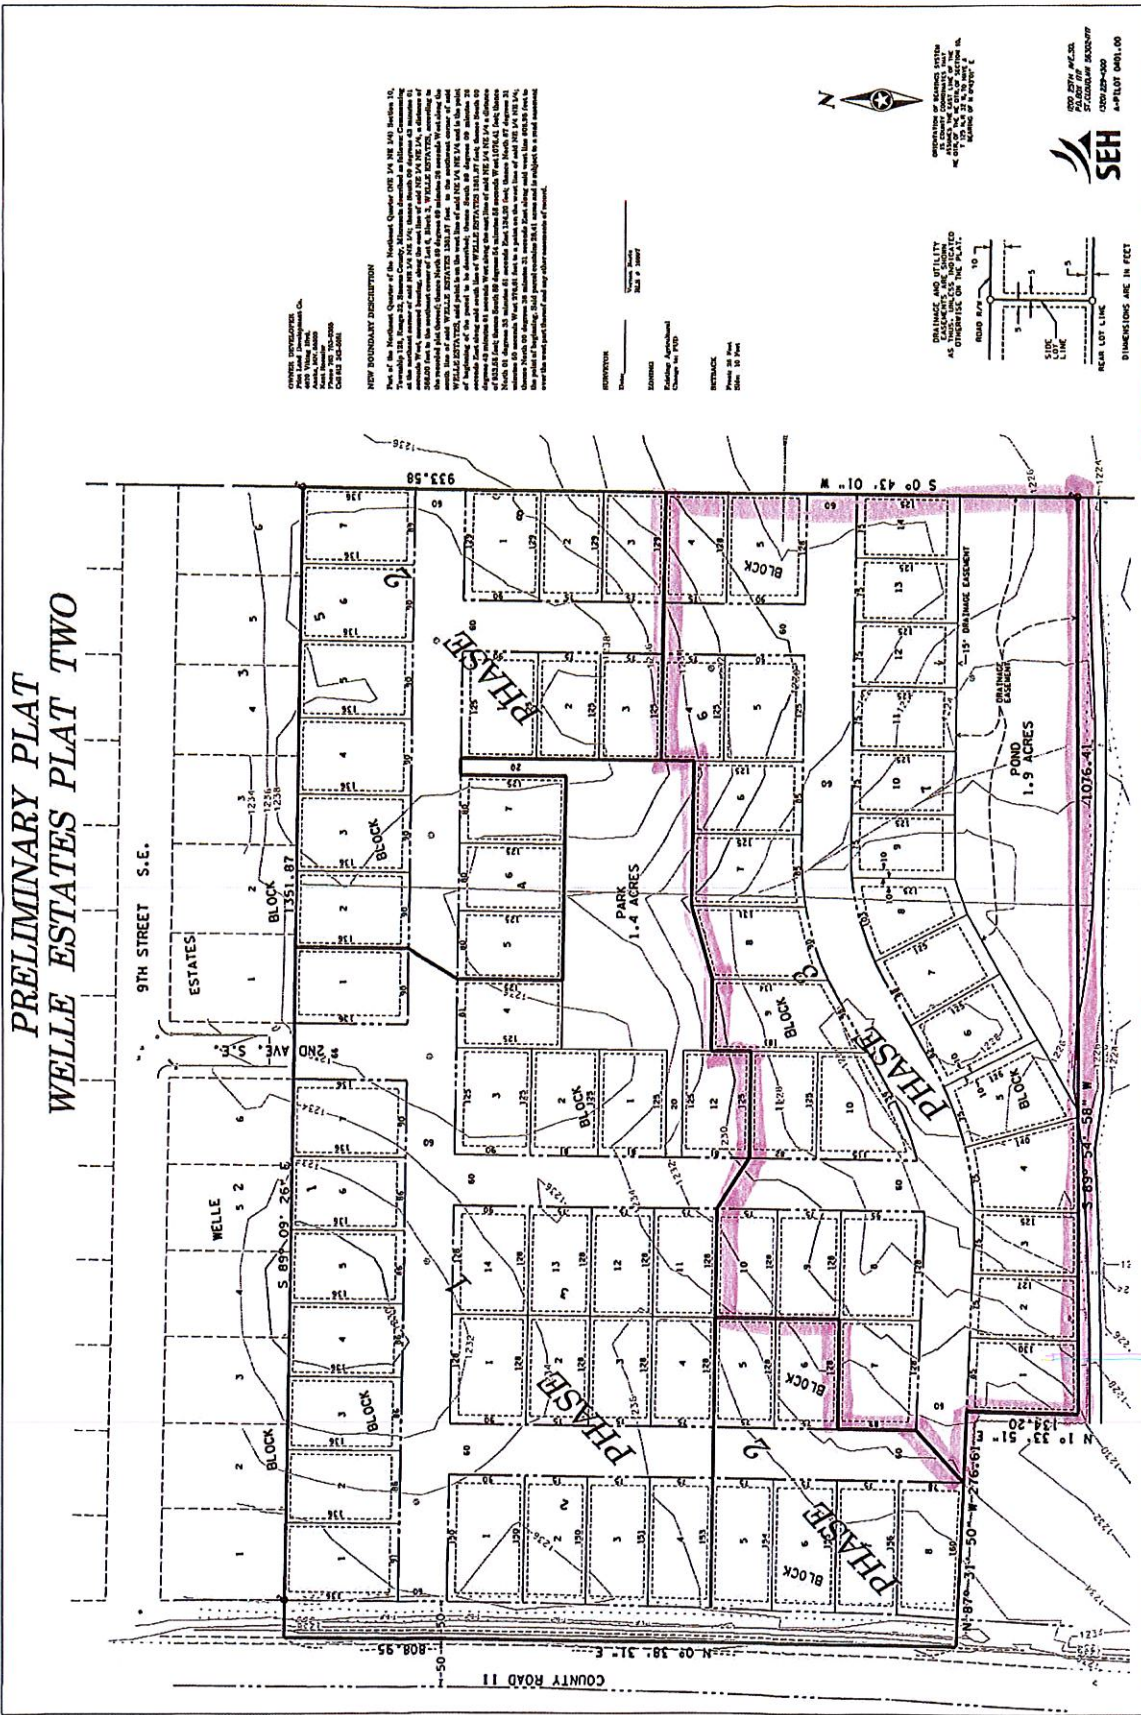

# INTRASTATE 94

Ball Park

10 ACRES + -  
LOT 1, BLOCK 1, AND OUT LOT A  
WELLE COUNTRY ACRES PLAT THREE

NOT PLATTED

NOT PLATTED

NOT PLATTED

East Line of the NE1/4 of Section 10  
T125N, R32M  
SE Corner of Lot 5, Block  
WELLE'S COUNTRY ACRES

CSAIL NO.

West Line of the NE1/4 of Section 10  
T125N, R32M

NOT PLATTED

**PRELIMINARY PLAT**  
**WELLE ESTATES PLAT TWO**

~~ORIGINAL WELLE COUNTRY ACRES PLAT 100~~

28 SINGLE FAMILY LOTS.

WELLE COUNTRY ACRES PLAT THREE

OUT LOT A