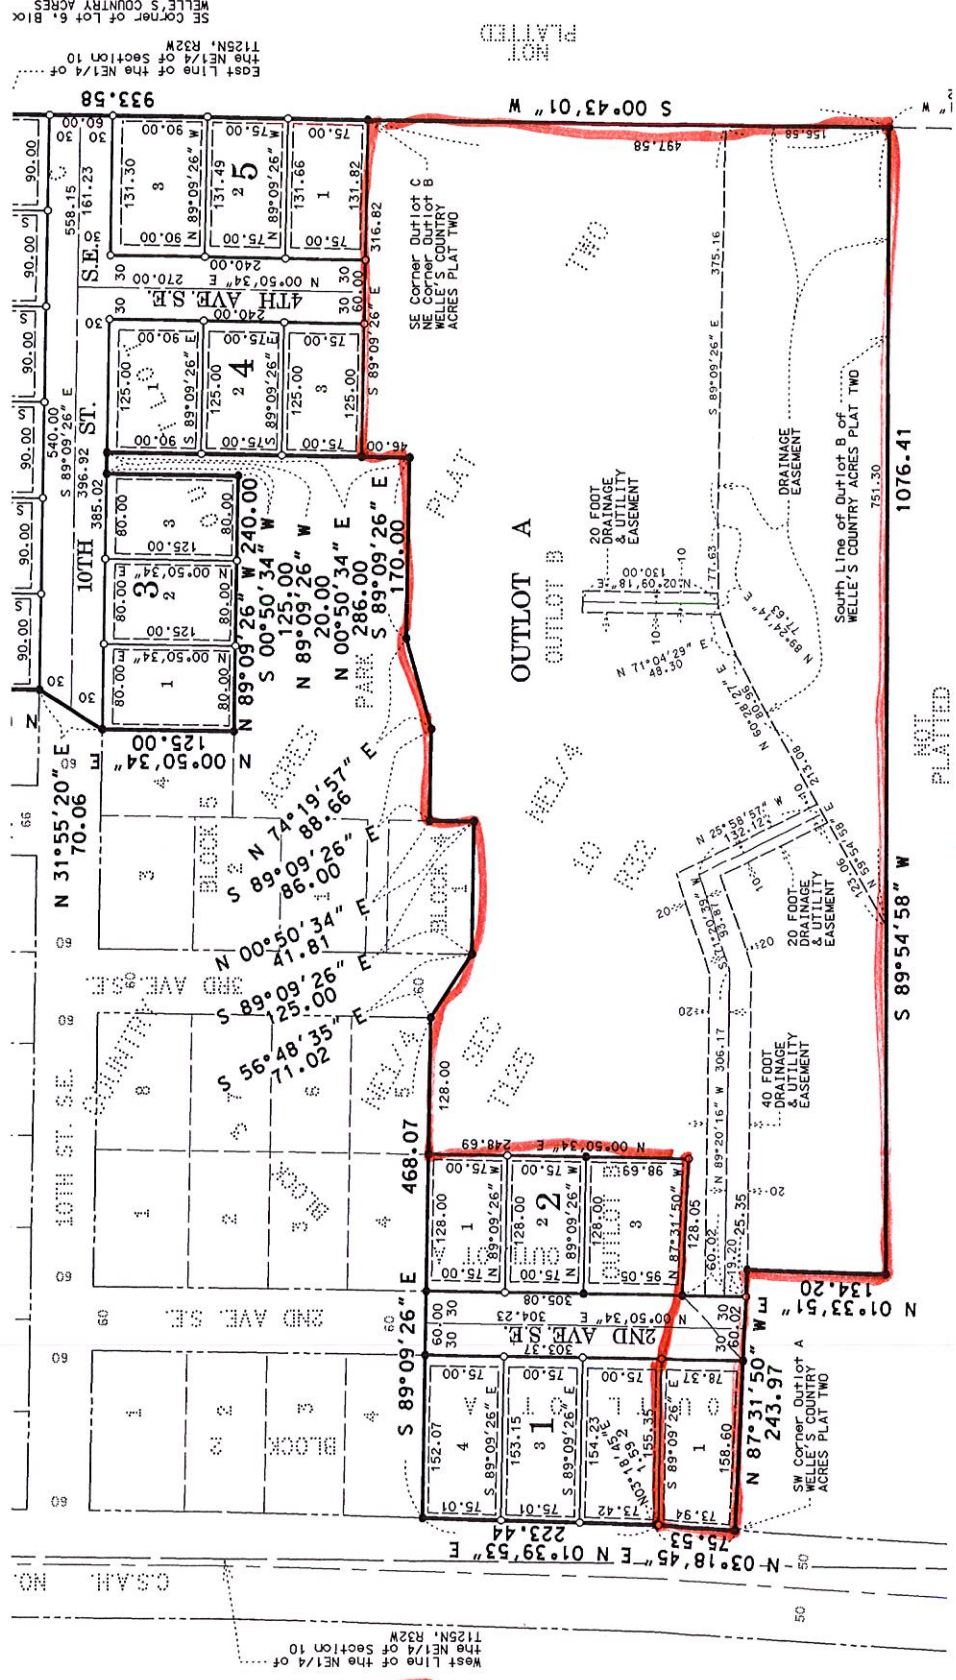

# INTRASTATE 94

Ball Park

10 ACRES + -  
LOT 1, BLOCK 1, AND OUT LOT A  
WELLE COUNTRY ACRES PLAT THREE

NOT PLATTED

NOT PLATTED

NOT PLATTED

East Line of the NE1/4 of Section 10  
T125N, R32M  
SE Corner of Lot 5, Block  
WELLE'S COUNTRY ACRES

CSAIL NO.

West Line of the NE1/4 of Section 10  
T125N, R32M

NOT PLATTED

**PRELIMINARY PLAT**  
**WELLE ESTATES PLAT TWO**

~~ORIGINAL WELLE COUNTRY ACRES PLAT 100~~

28 SINGLE FAMILY LOTS.

WELLE COUNTRY ACRES PLAT THREE

OUT LOT A