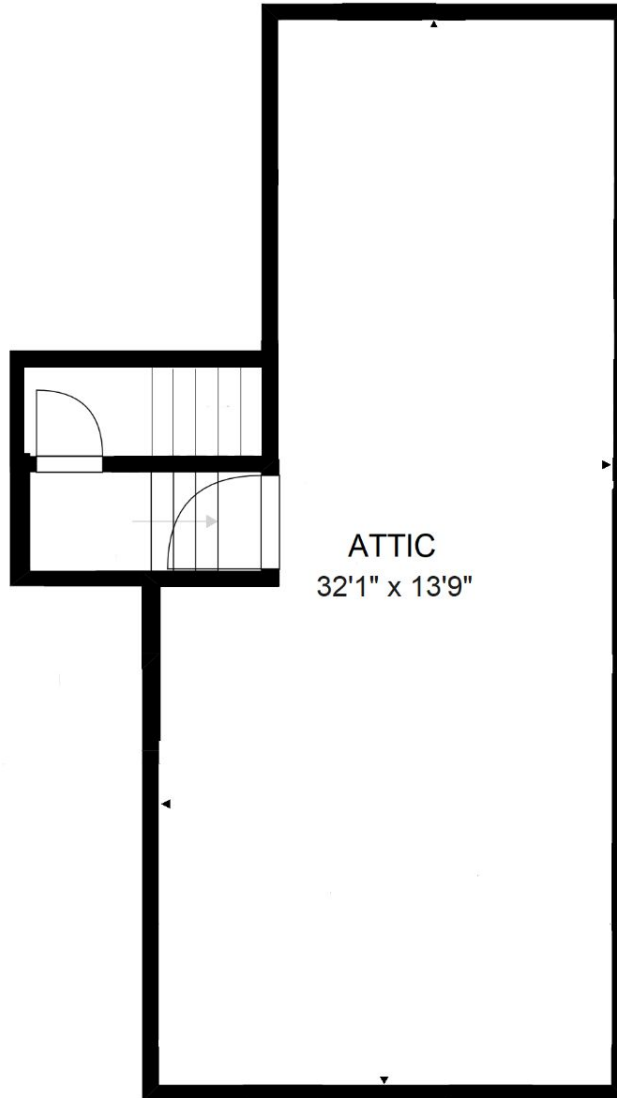

BeloitAuction.com

David Allen - (608) 333-4586

526 Bostwick Avenue  
Janesville, WI 53545

Floor 2 & 3 – Lower Level & Main Level

GROSS INTERNAL AREA

FLOOR 1: 506 sq ft, FLOOR 2-3: 1119 sq ft

FLOOR 4-5: 687 sq. ft, FLOOR 6: 446 sq ft

TOTAL: 2758 sq ft

SIZES AND DIMENSIONS ARE APPROXIMATE, ACTUAL MAY VARY.

BeloitAuction.com  
David Allen - (608) 333-4586

526 Bostwick Avenue  
Janesville, WI 53545  
Floor 4 & 5 – Upper Two Floors

GROSS INTERNAL AREA  
FLOOR 1: 506 sq ft, FLOOR 2-3: 1119 sq ft  
FLOOR 4-5: 687 sq. ft, FLOOR 6: 446 sq ft  
TOTAL: 2758 sq ft  
SIZES AND DIMENSIONS ARE APPROXIMATE, ACTUAL MAY VARY.

BeloitAuction.com  
David Allen - (608) 333-4586

526 Bostwick Avenue  
Janesville, WI 53545  
Floor 1 – Lowest Level

GROSS INTERNAL AREA  
FLOOR 1: 506 sq ft, FLOOR 2-3: 1119 sq ft  
FLOOR 4-5: 687 sq. ft, FLOOR 6: 446 sq ft  
TOTAL: 2758 sq ft  
SIZES AND DIMENSIONS ARE APPROXIMATE, ACTUAL MAY VARY.

BeloitAuction.com  
David Allen - (608) 333-4586

526 Bostwick Avenue  
Janesville, WI 53545  
Floor 6 – Attic Storage

GROSS INTERNAL AREA  
FLOOR 1: 506 sq ft, FLOOR 2-3: 1119 sq ft  
FLOOR 4-5: 687 sq. ft, FLOOR 6: 446 sq ft  
TOTAL: 2758 sq ft  
SIZES AND DIMENSIONS ARE APPROXIMATE, ACTUAL MAY VARY.