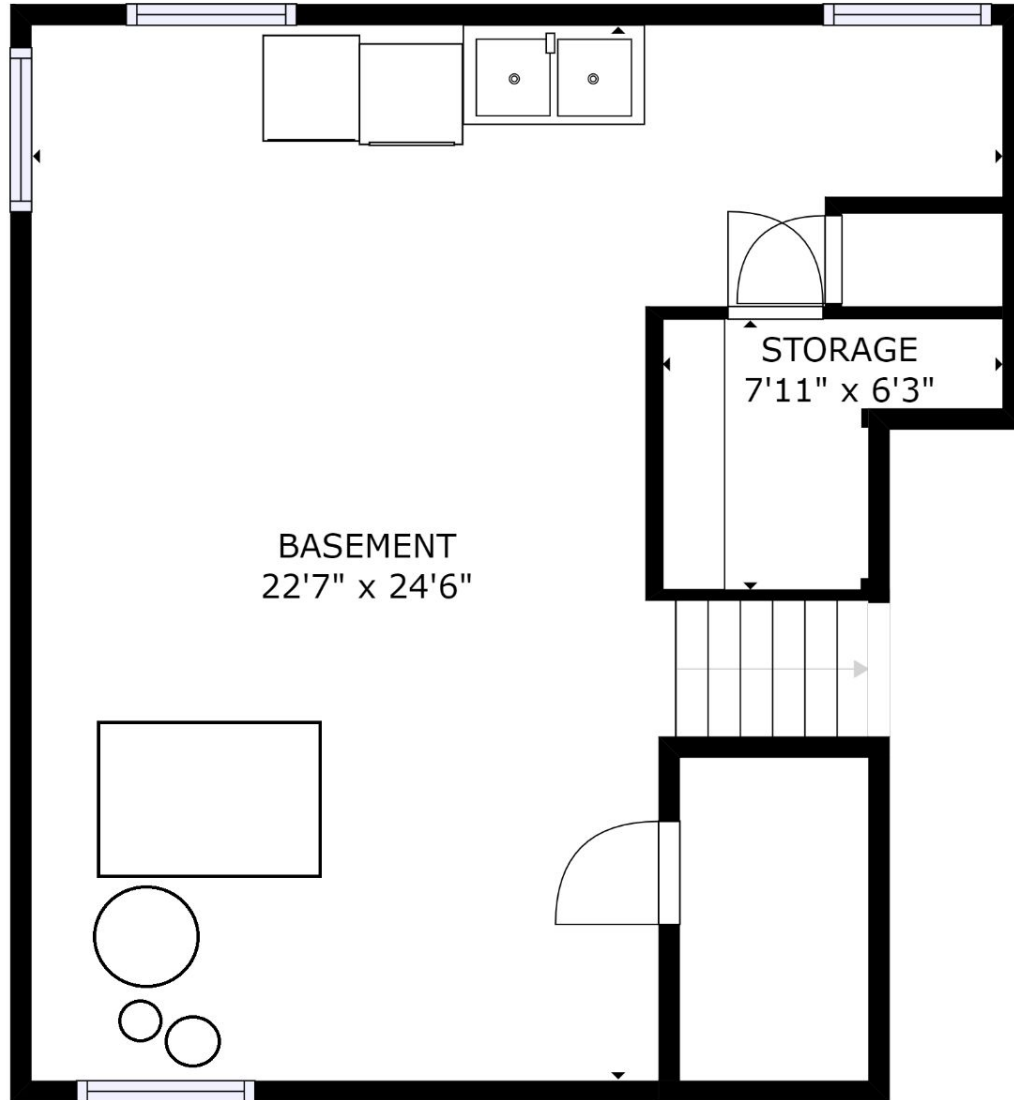

BeloitAuction.com

David Allen - (608) 333-4586

526 Bostwick Avenue  
Janesville, WI 53545

Floor 2 & 3 – Lower Level & Main Level

GROSS INTERNAL AREA

FLOOR 1: 506 sq ft, FLOOR 2-3: 1119 sq ft

FLOOR 4-5: 687 sq. ft, FLOOR 6: 446 sq ft

TOTAL: 2758 sq ft

SIZES AND DIMENSIONS ARE APPROXIMATE, ACTUAL MAY VARY.

BeloitAuction.com  
David Allen - (608) 333-4586

526 Bostwick Avenue  
Janesville, WI 53545  
Floor 4 & 5 – Upper Two Floors

GROSS INTERNAL AREA  
FLOOR 1: 506 sq ft, FLOOR 2-3: 1119 sq ft  
FLOOR 4-5: 687 sq. ft, FLOOR 6: 446 sq ft  
TOTAL: 2758 sq ft  
SIZES AND DIMENSIONS ARE APPROXIMATE, ACTUAL MAY VARY.

BeloitAuction.com  
David Allen - (608) 333-4586

526 Bostwick Avenue  
Janesville, WI 53545  
Floor 1 – Lowest Level

GROSS INTERNAL AREA  
FLOOR 1: 506 sq ft, FLOOR 2-3: 1119 sq ft  
FLOOR 4-5: 687 sq. ft, FLOOR 6: 446 sq ft  
TOTAL: 2758 sq ft  
SIZES AND DIMENSIONS ARE APPROXIMATE, ACTUAL MAY VARY.

BeloitAuction.com  
David Allen - (608) 333-4586

526 Bostwick Avenue  
Janesville, WI 53545  
Floor 6 – Attic Storage

GROSS INTERNAL AREA  
FLOOR 1: 506 sq ft, FLOOR 2-3: 1119 sq ft  
FLOOR 4-5: 687 sq. ft, FLOOR 6: 446 sq ft  
TOTAL: 2758 sq ft  
SIZES AND DIMENSIONS ARE APPROXIMATE, ACTUAL MAY VARY.