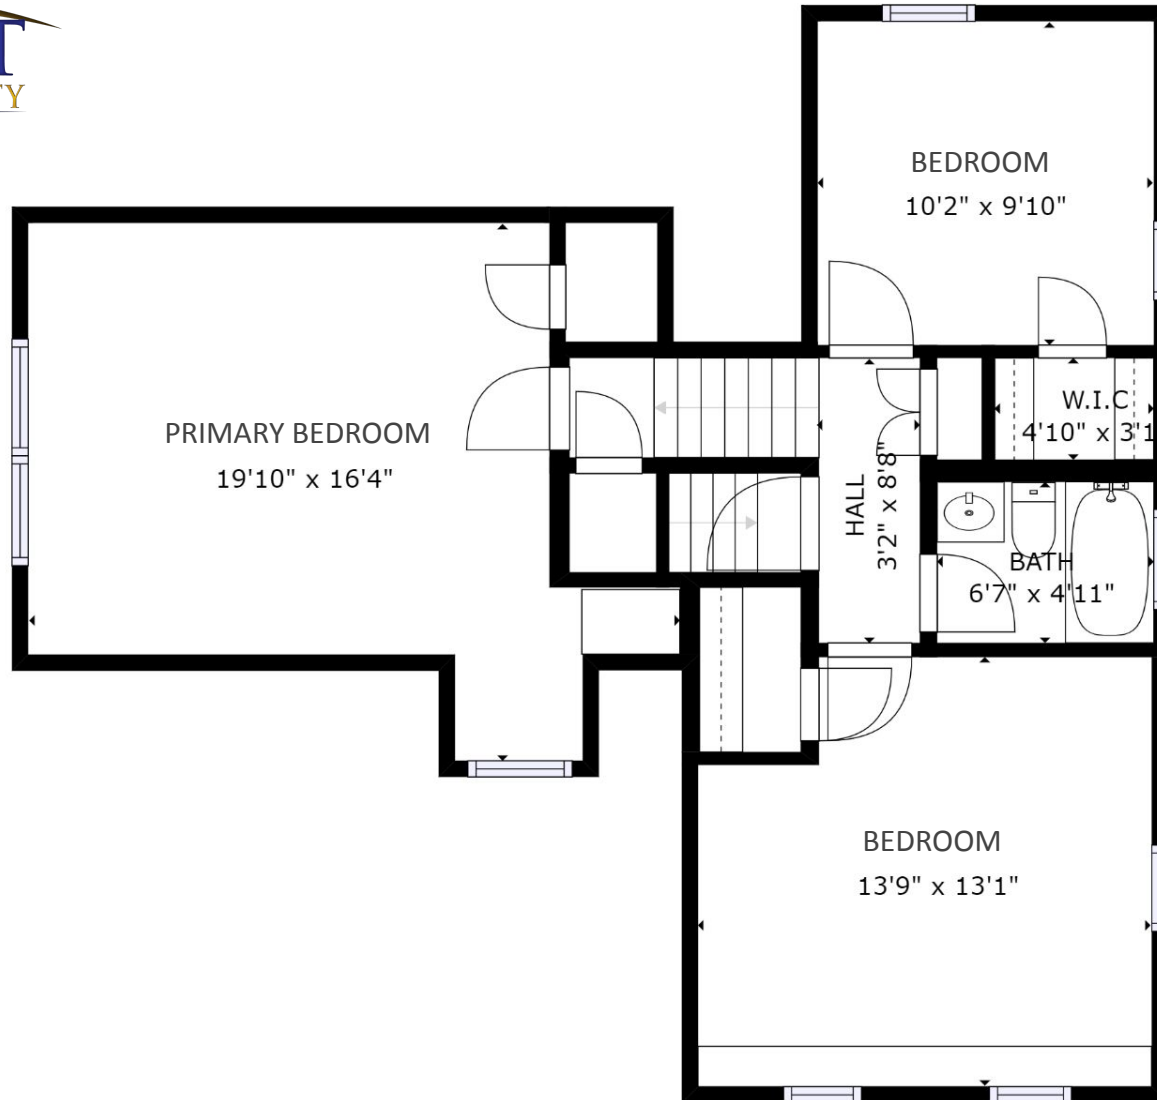

BeloitAuction.com

David Allen - (608) 333-4586

526 Bostwick Avenue  
Janesville, WI 53545

Floor 2 & 3 – Lower Level & Main Level

GROSS INTERNAL AREA

FLOOR 1: 506 sq ft, FLOOR 2-3: 1119 sq ft

FLOOR 4-5: 687 sq. ft, FLOOR 6: 446 sq ft

TOTAL: 2758 sq ft

SIZES AND DIMENSIONS ARE APPROXIMATE, ACTUAL MAY VARY.

BeloitAuction.com  
David Allen - (608) 333-4586

526 Bostwick Avenue  
Janesville, WI 53545  
Floor 4 & 5 – Upper Two Floors

GROSS INTERNAL AREA  
FLOOR 1: 506 sq ft, FLOOR 2-3: 1119 sq ft  
FLOOR 4-5: 687 sq. ft, FLOOR 6: 446 sq ft  
TOTAL: 2758 sq ft  
SIZES AND DIMENSIONS ARE APPROXIMATE, ACTUAL MAY VARY.

BeloitAuction.com  
David Allen - (608) 333-4586

526 Bostwick Avenue  
Janesville, WI 53545  
Floor 1 – Lowest Level

GROSS INTERNAL AREA  
FLOOR 1: 506 sq ft, FLOOR 2-3: 1119 sq ft  
FLOOR 4-5: 687 sq. ft, FLOOR 6: 446 sq ft  
TOTAL: 2758 sq ft  
SIZES AND DIMENSIONS ARE APPROXIMATE, ACTUAL MAY VARY.

BeloitAuction.com  
David Allen - (608) 333-4586

526 Bostwick Avenue  
Janesville, WI 53545  
Floor 6 – Attic Storage

GROSS INTERNAL AREA  
FLOOR 1: 506 sq ft, FLOOR 2-3: 1119 sq ft  
FLOOR 4-5: 687 sq. ft, FLOOR 6: 446 sq ft  
TOTAL: 2758 sq ft  
SIZES AND DIMENSIONS ARE APPROXIMATE, ACTUAL MAY VARY.