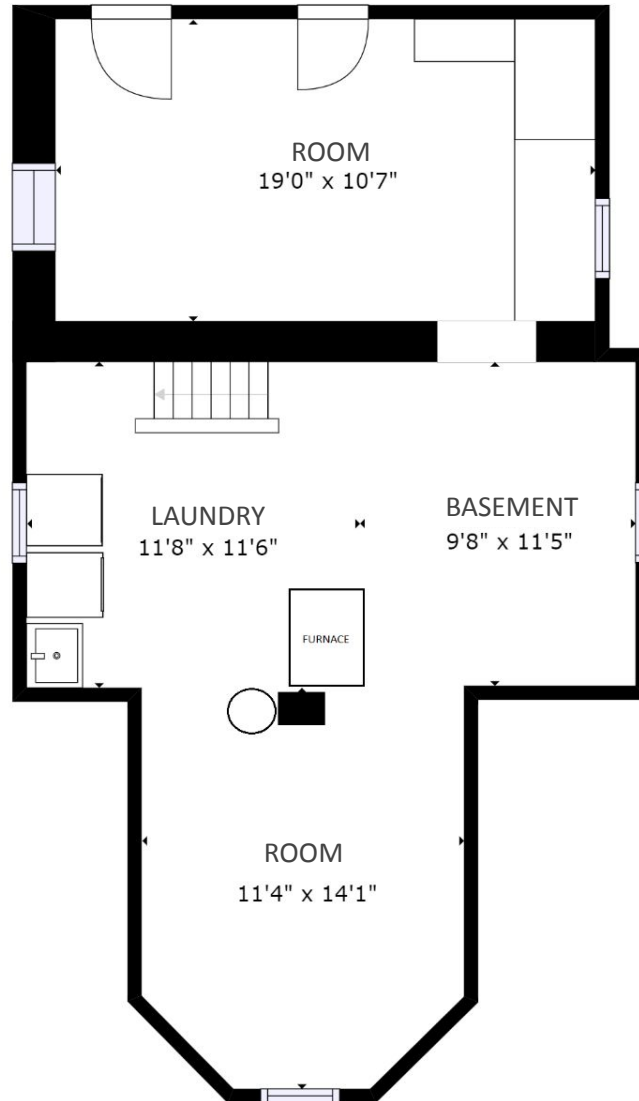

BeloitAuction.com
David Allen - (608) 333-4586

737 Elm Street
Beloit, WI 53511
Floor 2 – Main Level

GROSS INTERNAL AREA
FLOOR 1: 623 sq ft, FLOOR 2: 856 sq ft
FLOOR 3: 491 sq. ft
TOTAL: 1971 sq ft
SIZES AND DIMENSIONS ARE APPROXIMATE, ACTUAL MAY VARY.

BeloitAuction.com
David Allen - (608) 333-4586

737 Elm Street
Beloit, WI 53511
Floor 3 – Upper Level

GROSS INTERNAL AREA
FLOOR 1: 623 sq ft, FLOOR 2: 856 sq ft
FLOOR 3: 491 sq ft
TOTAL: 1971 sq ft
SIZES AND DIMENSIONS ARE APPROXIMATE, ACTUAL MAY VARY.

BeloitAuction.com
David Allen - (608) 333-4586

737 Elm Street
Beloit, WI 53511
Floor 1 – Lower Level

GROSS INTERNAL AREA
FLOOR 1: 623 sq ft, FLOOR 2: 856 sq ft
FLOOR 3: 491 sq. ft
TOTAL: 1971 sq ft
SIZES AND DIMENSIONS ARE APPROXIMATE, ACTUAL MAY VARY.