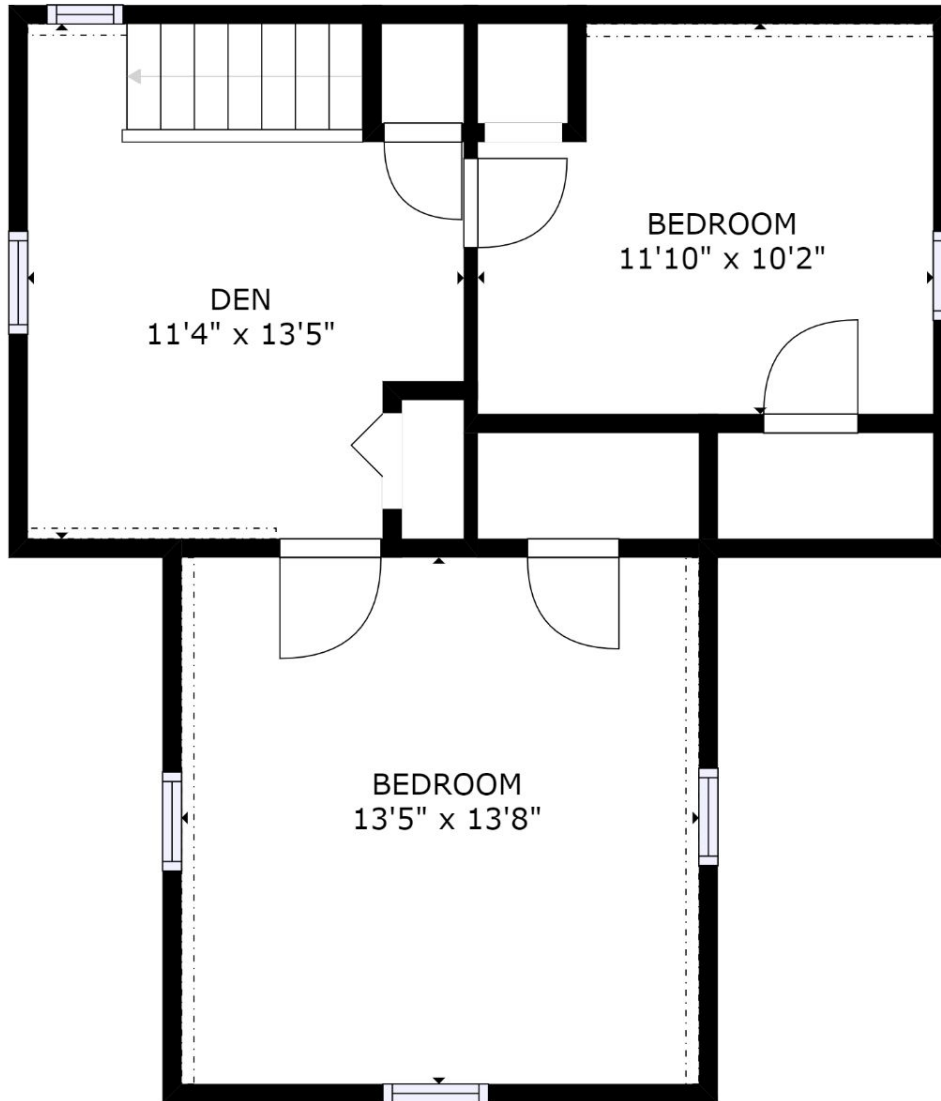

BeloitAuction.com
David Allen - (608) 333-4586

737 Elm Street
Beloit, WI 53511
Floor 2 – Main Level

GROSS INTERNAL AREA
FLOOR 1: 623 sq ft, FLOOR 2: 856 sq ft
FLOOR 3: 491 sq. ft
TOTAL: 1971 sq ft
SIZES AND DIMENSIONS ARE APPROXIMATE, ACTUAL MAY VARY.

BeloitAuction.com
David Allen - (608) 333-4586

737 Elm Street
Beloit, WI 53511
Floor 3 – Upper Level

GROSS INTERNAL AREA
FLOOR 1: 623 sq ft, FLOOR 2: 856 sq ft
FLOOR 3: 491 sq ft
TOTAL: 1971 sq ft
SIZES AND DIMENSIONS ARE APPROXIMATE, ACTUAL MAY VARY.

BeloitAuction.com
David Allen - (608) 333-4586

737 Elm Street
Beloit, WI 53511
Floor 1 – Lower Level

GROSS INTERNAL AREA
FLOOR 1: 623 sq ft, FLOOR 2: 856 sq ft
FLOOR 3: 491 sq. ft
TOTAL: 1971 sq ft
SIZES AND DIMENSIONS ARE APPROXIMATE, ACTUAL MAY VARY.