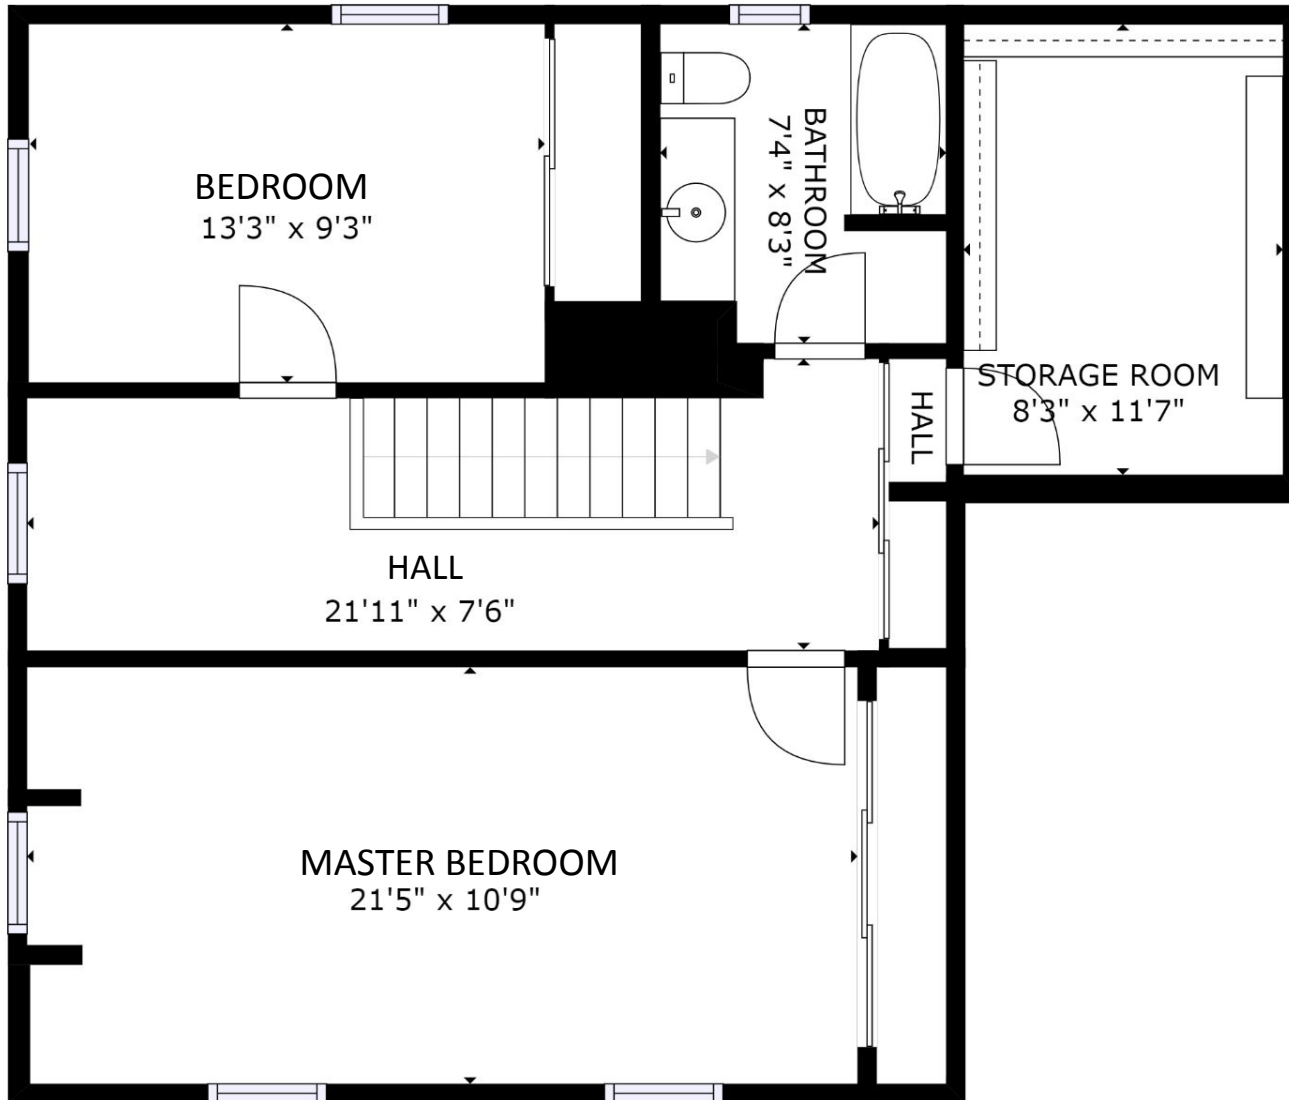

BeloitAuction.com
David Allen - (608) 333-4586

3217 County Hwy AB
McFarland, WI 53558
Floor 2 – Main Level

GROSS INTERNAL AREA
FLOOR 1: 675 sq. ft, FLOOR 2: 703 sq. ft
FLOOR 3: 746 sq. ft, GARAGE: 505 sq. ft
TOTAL: 2125 sq ft
SIZES AND DIMENSIONS ARE APPROXIMATE, ACTUAL MAY VARY.

BeloitAuction.com
David Allen - (608) 333-4586

3217 County Hwy AB
McFarland, WI 53558
Floor 3 – Upper Level

GROSS INTERNAL AREA
FLOOR 1: 675 sq. ft, FLOOR 2: 703 sq. ft
FLOOR 3: 746 sq. ft, GARAGE: 505 sq. ft
TOTAL: 2125 sq ft
SIZES AND DIMENSIONS ARE APPROXIMATE, ACTUAL MAY VARY.

LOWER LEVEL

BeloitAuction.com
David Allen - (608) 333-4586

3217 County Hwy AB
McFarland, WI 53558
Floor 1 – Lower Level

GROSS INTERNAL AREA
FLOOR 1: 675 sq. ft, FLOOR 2: 703 sq. ft
FLOOR 3: 746 sq. ft, GARAGE: 505 sq. ft
TOTAL: 2125 sq ft
SIZES AND DIMENSIONS ARE APPROXIMATE, ACTUAL MAY VARY.