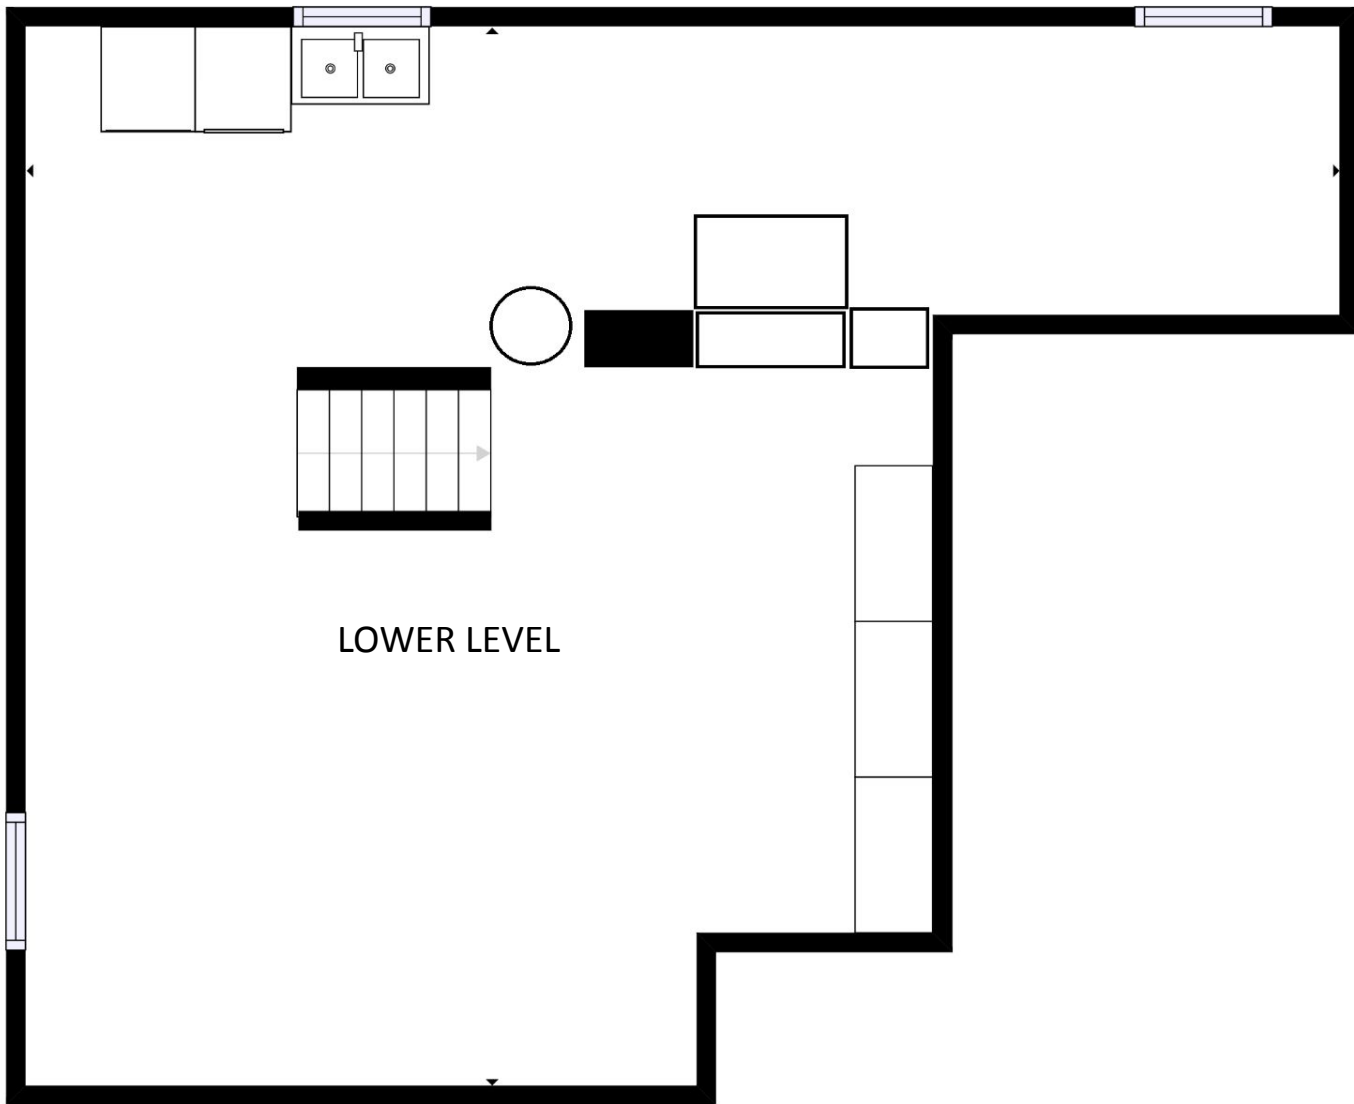

BeloitAuction.com
David Allen - (608) 333-4586

3217 County Hwy AB
McFarland, WI 53558
Floor 2 – Main Level

GROSS INTERNAL AREA
FLOOR 1: 675 sq. ft, FLOOR 2: 703 sq. ft
FLOOR 3: 746 sq. ft, GARAGE: 505 sq. ft
TOTAL: 2125 sq ft
SIZES AND DIMENSIONS ARE APPROXIMATE, ACTUAL MAY VARY.

BeloitAuction.com
David Allen - (608) 333-4586

3217 County Hwy AB
McFarland, WI 53558
Floor 3 – Upper Level

GROSS INTERNAL AREA
FLOOR 1: 675 sq. ft, FLOOR 2: 703 sq. ft
FLOOR 3: 746 sq. ft, GARAGE: 505 sq. ft
TOTAL: 2125 sq ft
SIZES AND DIMENSIONS ARE APPROXIMATE, ACTUAL MAY VARY.

LOWER LEVEL

BeloitAuction.com
David Allen - (608) 333-4586

3217 County Hwy AB
McFarland, WI 53558
Floor 1 – Lower Level

GROSS INTERNAL AREA
FLOOR 1: 675 sq. ft, FLOOR 2: 703 sq. ft
FLOOR 3: 746 sq. ft, GARAGE: 505 sq. ft
TOTAL: 2125 sq ft
SIZES AND DIMENSIONS ARE APPROXIMATE, ACTUAL MAY VARY.