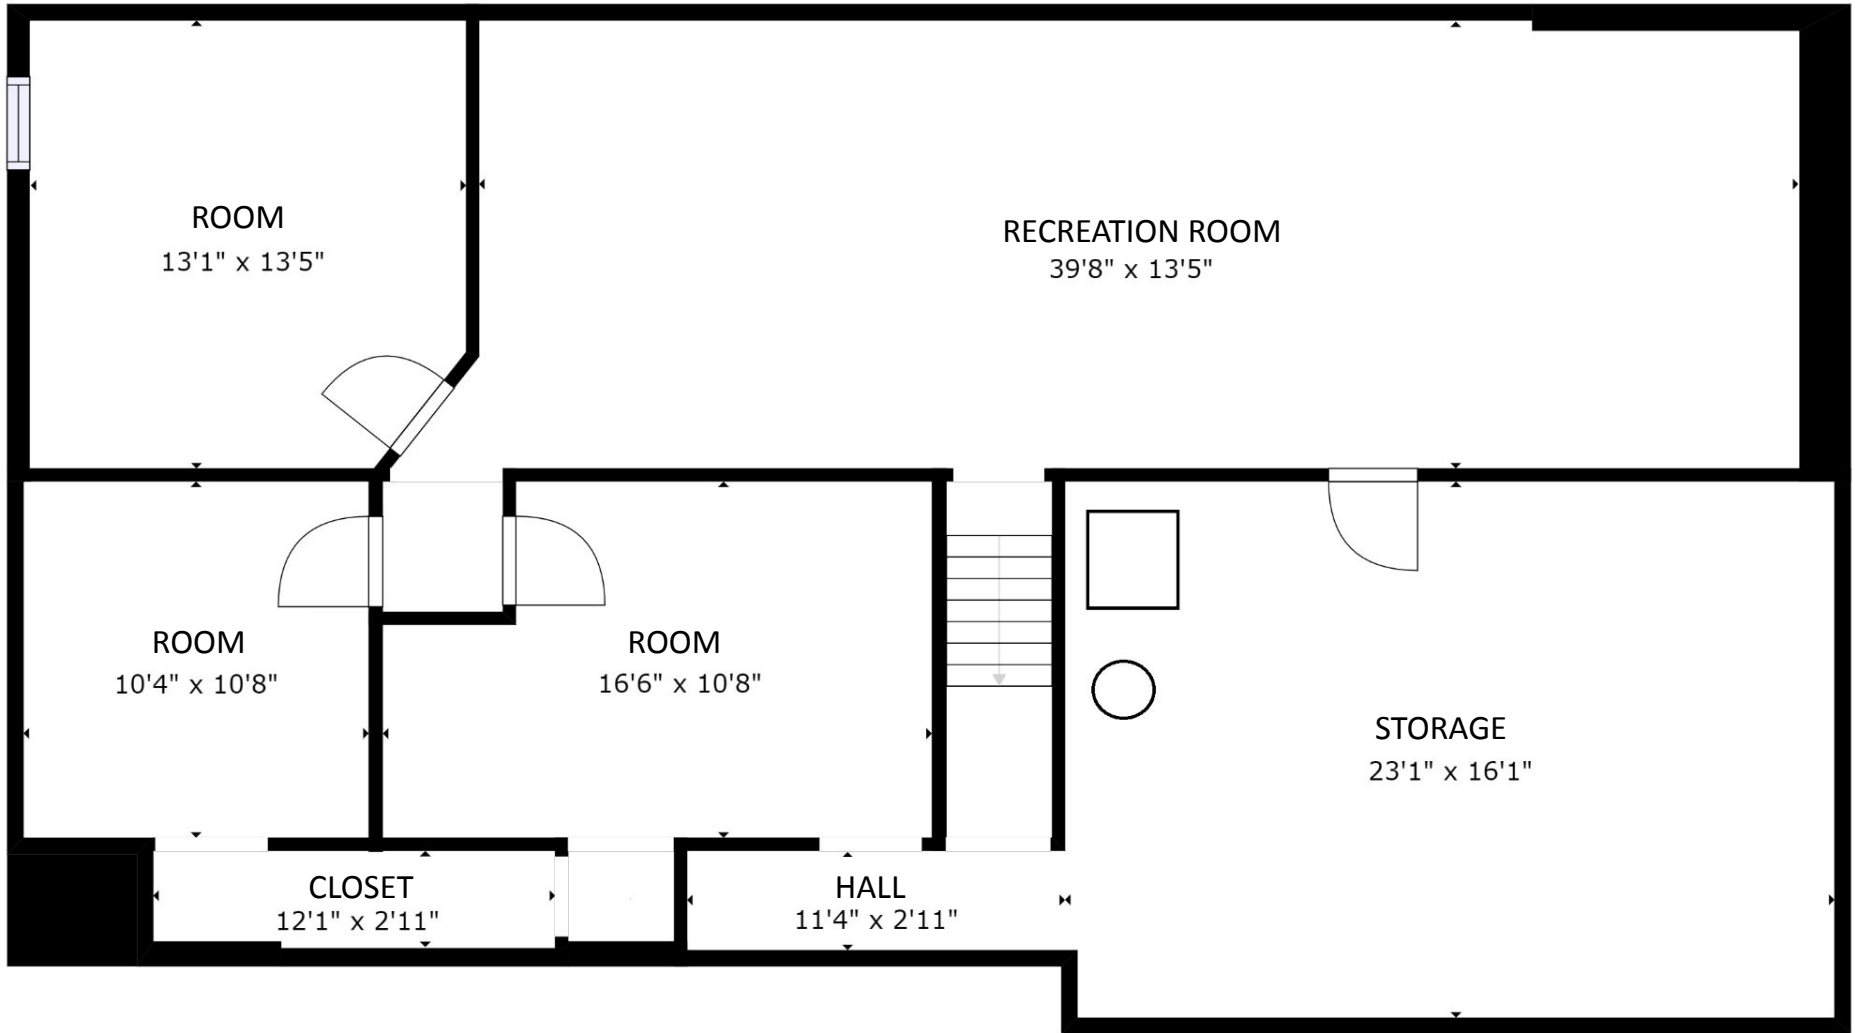

BeloitAuction.com
David Allen (608) 333-4586

12755 Stamford Lane
Roscoe, IL 61073
Floor 2 – Main Level

GROSS INTERNAL AREA
FLOOR 1: 1530 sq. ft, FLOOR 2: 1693 sq.
TOTAL: 3223 sq. ft
SIZES AND DIMENSIONS ARE APPROXIMATE, ACTUAL MAY VARY.

BeloitAuction.com
David Allen (608) 333-4586

12755 Stamford Lane
Roscoe, IL 61073
Floor 2 – Lower Level

GROSS INTERNAL AREA
FLOOR 1: 1530 sq. ft, FLOOR 2: 1693 sq.
TOTAL: 3223 sq. ft
SIZES AND DIMENSIONS ARE APPROXIMATE, ACTUAL MAY VARY.