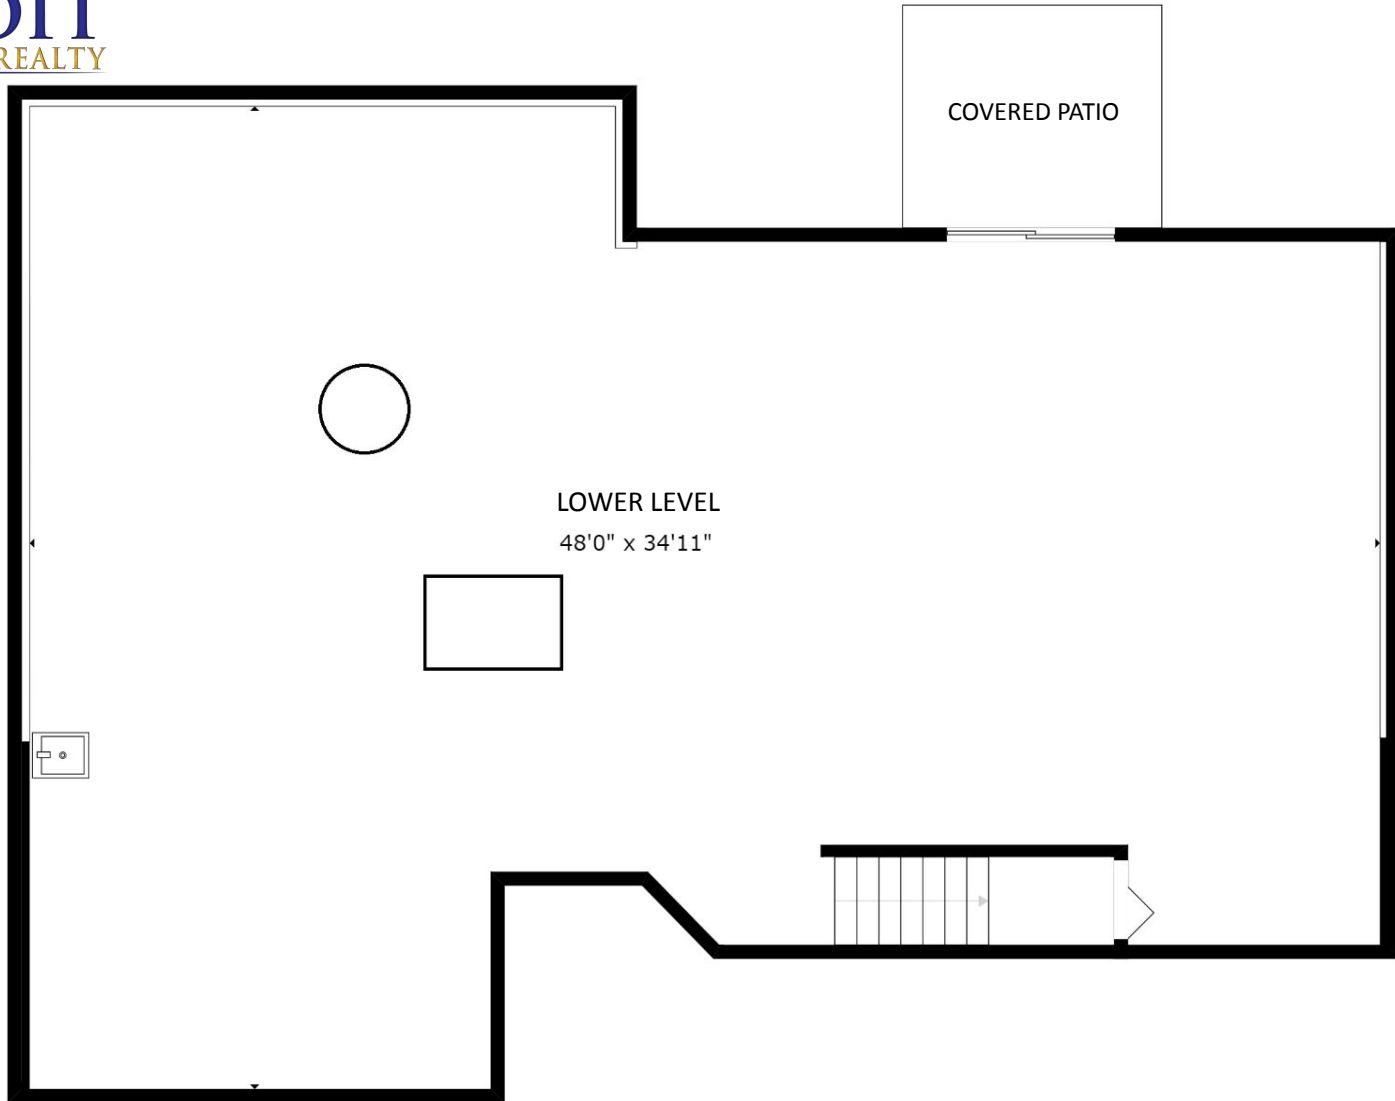

BeloitAuction.com  
David Allen (608) 333-4586

123 Pembroke Road SW  
Poplar Grove, IL 61065  
Floor 2 – Main Level

GROSS INTERNAL AREA  
FLOOR 1: 1388 sq. ft, FLOOR 2: 1407 sq.  
TOTAL: 2796 sq ft  
SIZES AND DIMENSIONS ARE APPROXIMATE, ACTUAL MAY VARY.

COVERED PATIO

LOWER LEVEL  
48'0" x 34'11"

BeloitAuction.com  
David Allen (608) 333-4586

123 Pembroke Road SW  
Poplar Grove, IL 61065  
Floor 1 – Lower Level

GROSS INTERNAL AREA  
FLOOR 1: 1388 sq. ft, FLOOR 2: 1407 sq.  
TOTAL: 2796 sq ft  
SIZES AND DIMENSIONS ARE APPROXIMATE, ACTUAL MAY VARY.