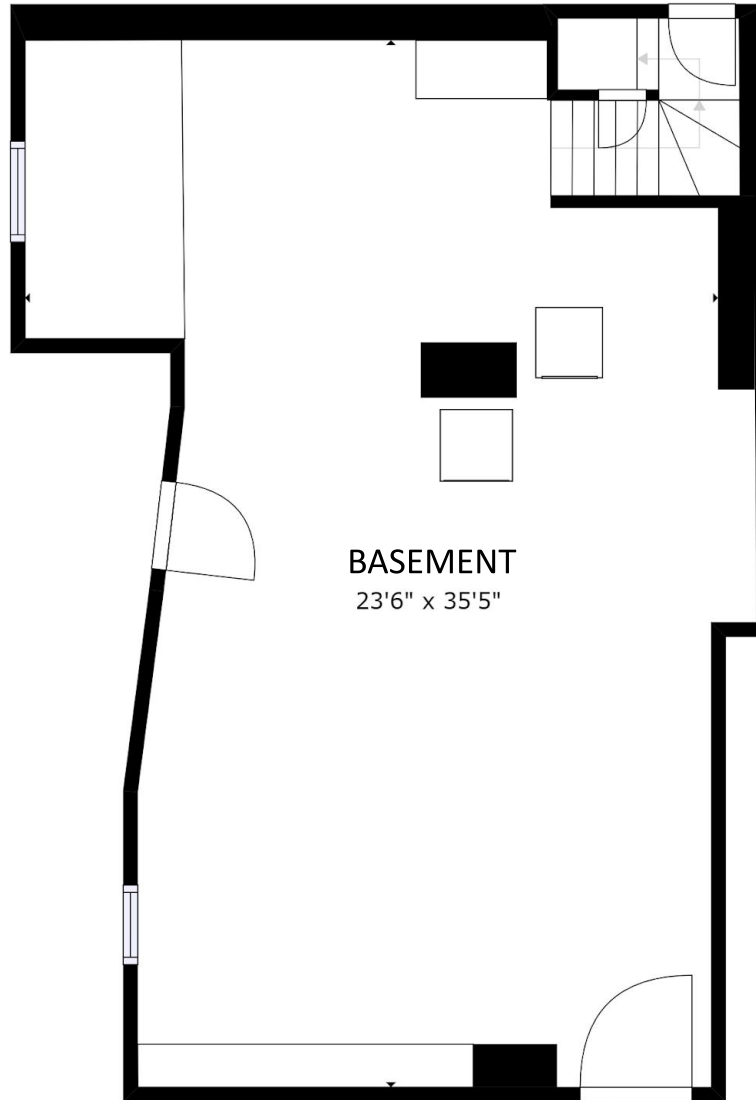

www.BeloitAuction.com
David Allen - (608) 333-4586

736 Lincoln Avenue
Beloit WI 53511
Floor 3 – Upper Level

GROSS INTERNAL AREA
FLOOR 1: 739 sq. ft, FLOOR 2: 1117 sq. ft
FLOOR 3: 909 sq. ft
TOTAL: 2766 sq ft
SIZES AND DIMENSIONS ARE APPROXIMATE, ACTUAL MAY VARY.

www.BeloitAuction.com
David Allen - (608) 333-4586

736 Lincoln Avenue
Beloit WI 53511
Floor 2 – Main Level

GROSS INTERNAL AREA
FLOOR 1: 739 sq. ft, FLOOR 2: 1117 sq. ft
FLOOR 3: 909 sq. ft
TOTAL: 2766 sq ft
SIZES AND DIMENSIONS ARE APPROXIMATE, ACTUAL MAY VARY.

BASEMENT
23'6" x 35'5"

www.BeloitAuction.com
David Allen - (608) 333-4586

736 Lincoln Avenue
Beloit WI 53511
Floor 1 – Lower Level

GROSS INTERNAL AREA
FLOOR 1: 739 sq. ft, FLOOR 2: 1117 sq. ft
FLOOR 3: 909 sq. ft
TOTAL: 2766 sq ft
SIZES AND DIMENSIONS ARE APPROXIMATE, ACTUAL MAY VARY.