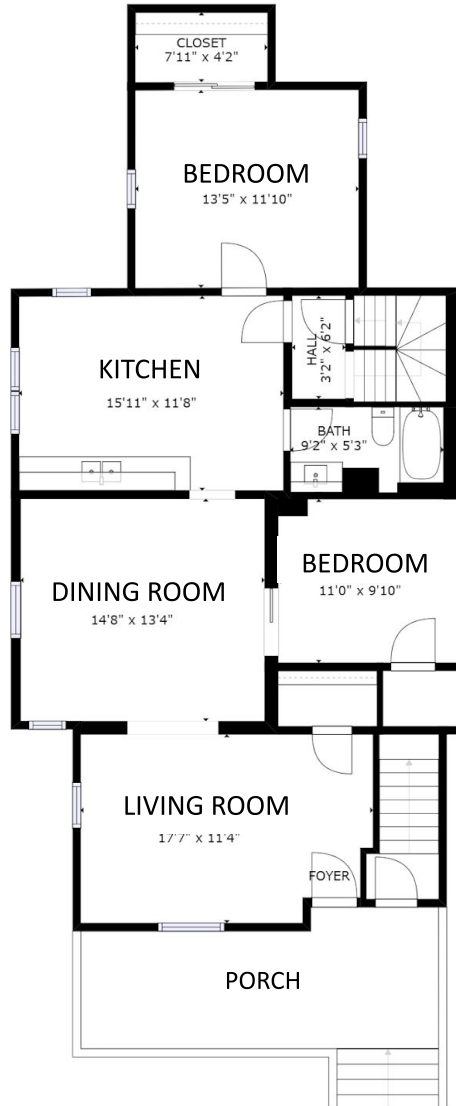

www.BeloitAuction.com
David Allen - (608) 333-4586

736 Lincoln Avenue
Beloit WI 53511
Floor 3 – Upper Level

GROSS INTERNAL AREA
FLOOR 1: 739 sq. ft, FLOOR 2: 1117 sq. ft
FLOOR 3: 909 sq. ft
TOTAL: 2766 sq ft
SIZES AND DIMENSIONS ARE APPROXIMATE, ACTUAL MAY VARY.

www.BeloitAuction.com
David Allen - (608) 333-4586

736 Lincoln Avenue
Beloit WI 53511
Floor 2 – Main Level

GROSS INTERNAL AREA
FLOOR 1: 739 sq. ft, FLOOR 2: 1117 sq. ft
FLOOR 3: 909 sq. ft
TOTAL: 2766 sq ft
SIZES AND DIMENSIONS ARE APPROXIMATE, ACTUAL MAY VARY.

BASEMENT
23'6" x 35'5"

www.BeloitAuction.com
David Allen - (608) 333-4586

736 Lincoln Avenue
Beloit WI 53511
Floor 1 – Lower Level

GROSS INTERNAL AREA
FLOOR 1: 739 sq. ft, FLOOR 2: 1117 sq. ft
FLOOR 3: 909 sq. ft
TOTAL: 2766 sq ft
SIZES AND DIMENSIONS ARE APPROXIMATE, ACTUAL MAY VARY.