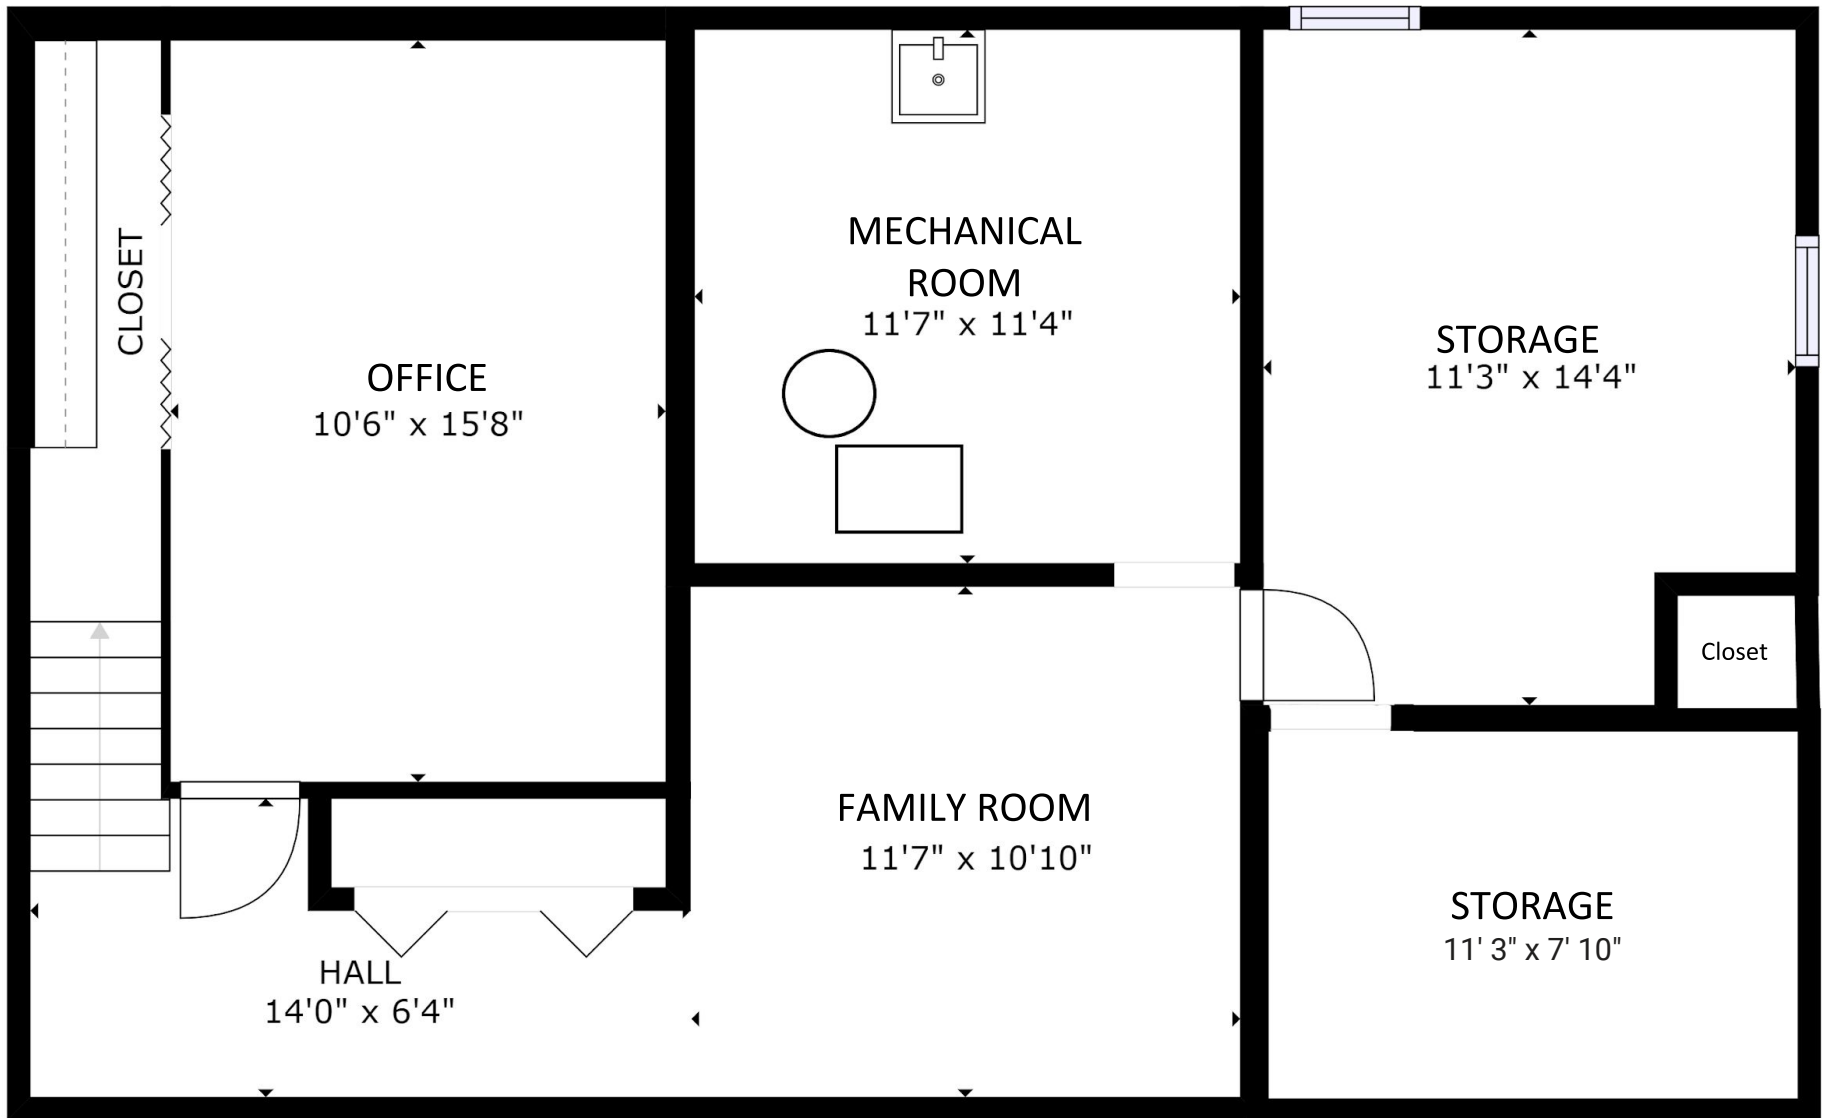

www.BeloitAuction.com
David Allen - (608) 333-4586

654 Roosevelt Ave Janesville
WI 53546

Floor 1 – Main Level

GROSS INTERNAL AREA
FLOOR 1: 735 sq ft, FLOOR 2: 984 sq ft
TOTAL: 1718 sq ft
SIZES AND DIMENSIONS ARE APPROXIMATE, ACTUAL MAY VARY.