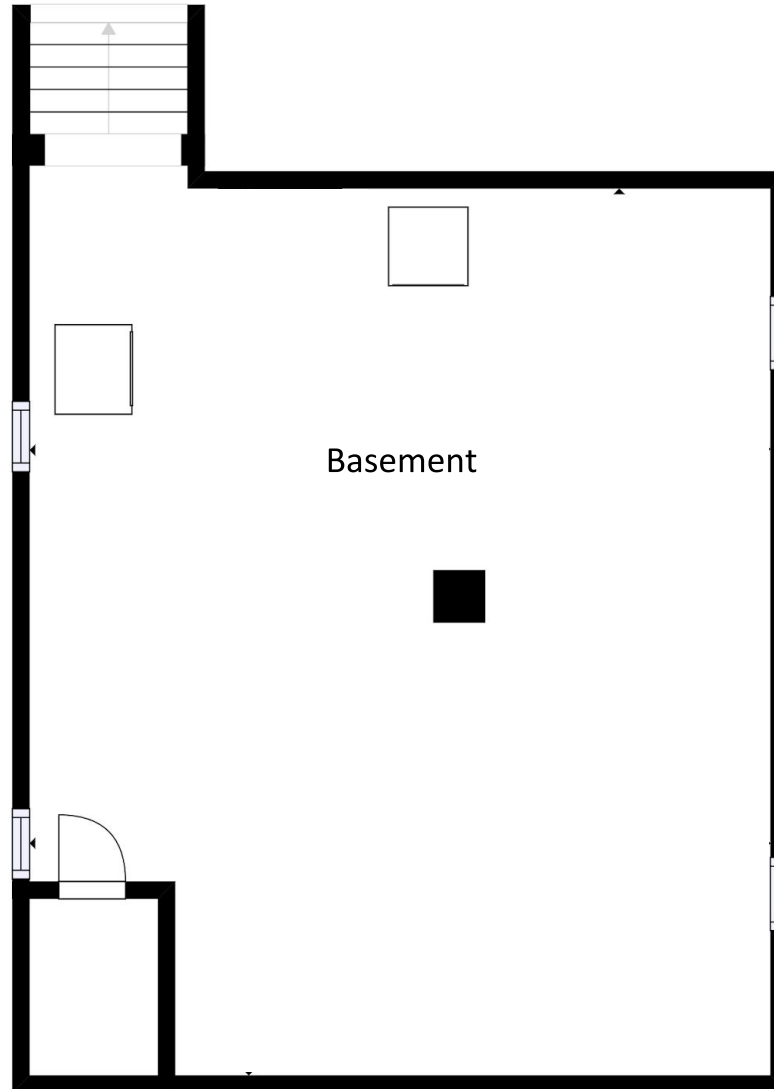

www.BeloitAuction.com
David Allen - (608) 333-4586

1128 Partridge Avenue
Beloit WI 53511
Upper Level

TOTAL HOME SQUARE FOOTAGE: 2219 sq ft
SIZES AND DIMENSIONS ARE APPROXIMATE, ACTUAL MAY VARY.

www.BeloitAuction.com
David Allen - (608) 333-4586
1128 Partridge Avenue
Beloit WI 53511
Main Level

TOTAL HOME SQUARE FOOTAGE: 2219 sq ft
SIZES AND DIMENSIONS ARE APPROXIMATE, ACTUAL MAY VARY.

www.BeloitAuction.com
David Allen - (608) 333-4586
1128 Partridge Avenue
Beloit WI 53511
Lower Level

TOTAL HOME SQUARE FOOTAGE: 2219 sq ft
SIZES AND DIMENSIONS ARE APPROXIMATE, ACTUAL MAY VARY.