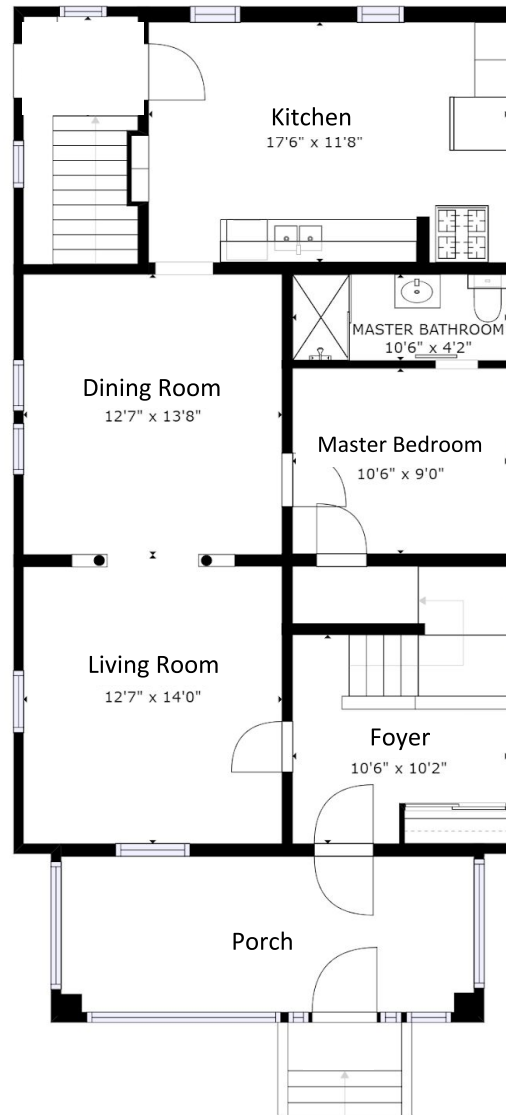

www.BeloitAuction.com
David Allen - (608) 333-4586

1128 Partridge Avenue
Beloit WI 53511
Upper Level

TOTAL HOME SQUARE FOOTAGE: 2219 sq ft
SIZES AND DIMENSIONS ARE APPROXIMATE, ACTUAL MAY VARY.

www.BeloitAuction.com
David Allen - (608) 333-4586
1128 Partridge Avenue
Beloit WI 53511
Main Level

TOTAL HOME SQUARE FOOTAGE: 2219 sq ft
SIZES AND DIMENSIONS ARE APPROXIMATE, ACTUAL MAY VARY.

www.BeloitAuction.com
David Allen - (608) 333-4586
1128 Partridge Avenue
Beloit WI 53511
Lower Level

TOTAL HOME SQUARE FOOTAGE: 2219 sq ft
SIZES AND DIMENSIONS ARE APPROXIMATE, ACTUAL MAY VARY.