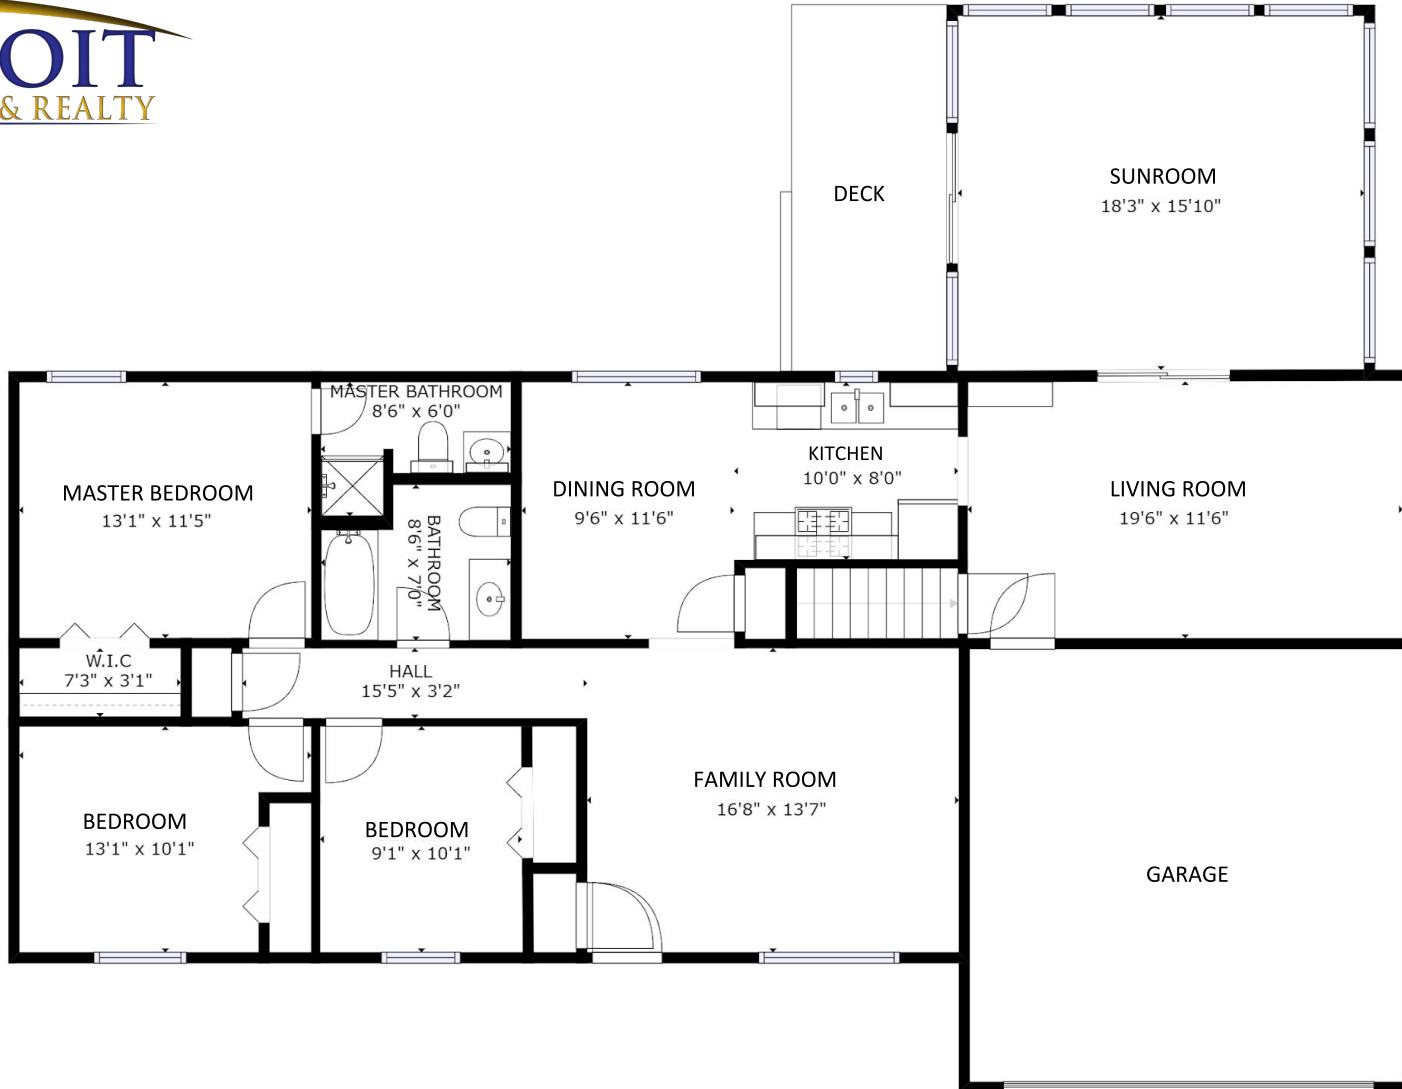

www.BeloitAuction.com
David Allen - (608) 333-4586
[14110 Surf Ct South](http://14110SurfCtSouth.com)
Beloit IL 61080
Floor 1 - Lower Level

GROSS INTERNAL AREA
FLOOR 1: 1227 sq ft, FLOOR 2: 1602 sq ft
TOTAL: 2829 sq ft
SIZES AND DIMENSIONS ARE APPROXIMATE, ACTUAL MAY VARY.

www.BeloitAuction.com
David Allen - (608) 333-4586

14110 Surf Ct South
Beloit IL 61080
Level 2 – Main Level

GROSS INTERNAL AREA
FLOOR 1: 1227 sq ft, FLOOR 2: 1602 sq ft
TOTAL: 2829 sq ft
SIZES AND DIMENSIONS ARE APPROXIMATE, ACTUAL MAY VARY.