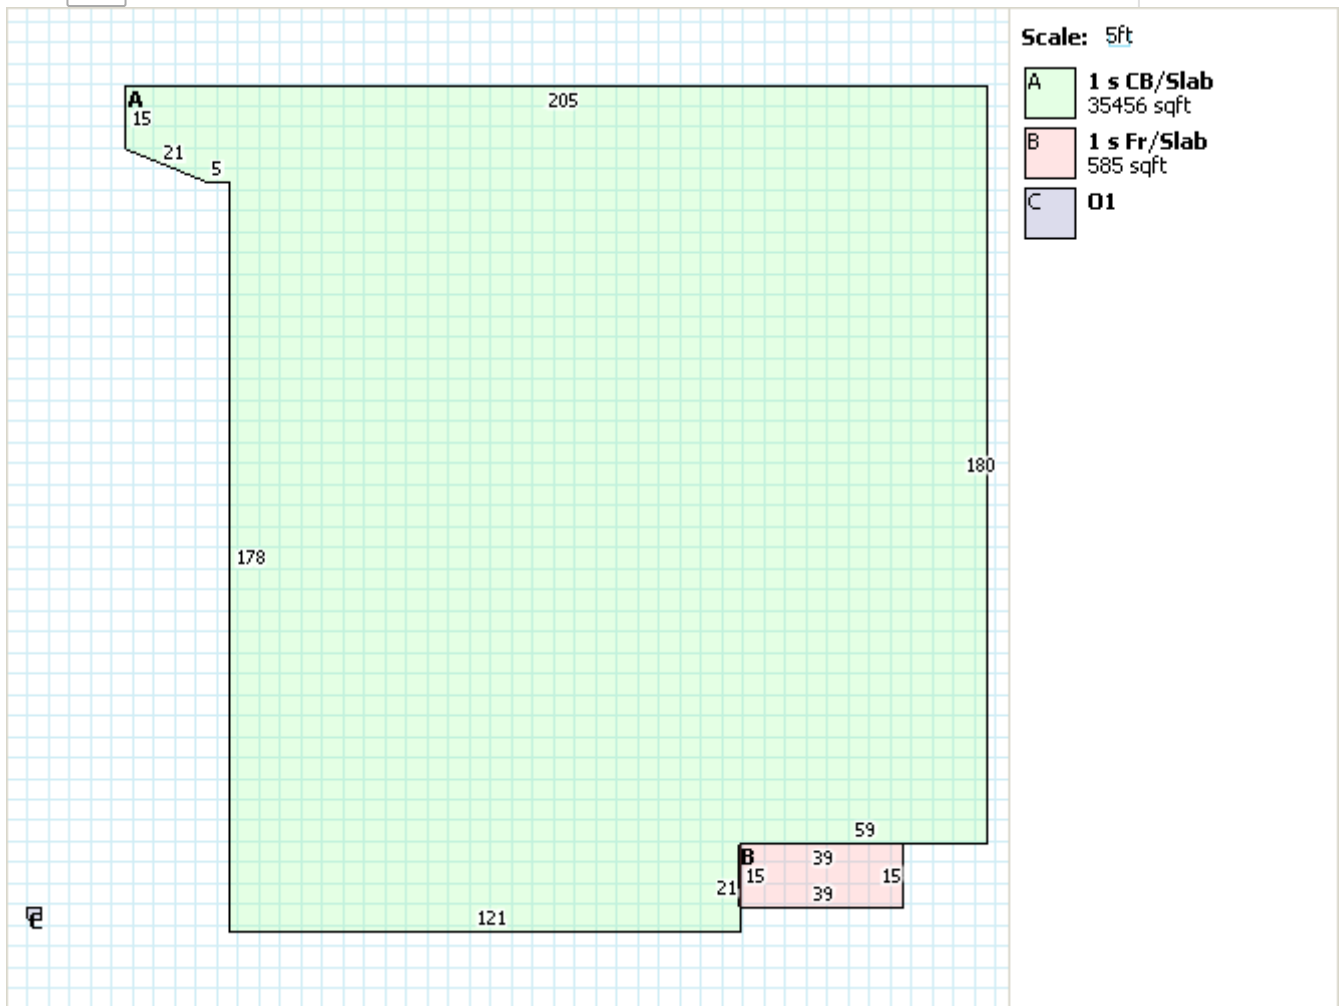

Data For Parcel 27-14-001-138.00

Sketch Data

Parcel: 27-14-001-138.00

Owner: SPRINT SPE PORTFOLIO 2006-3 LLC

Address: 1300 JEFFERSON ST

[+] Map this property.

Sketch

Card: 1 ▼

Sketch Labels

SFRA	STORY FRAME ADDITION
SBRA	STORY BRICK ADDITION
A	ATTIC
AA	ATTIC ADDITION
B	BASEMENT
BA	BASEMENT ADDITION
OFP	OPEN FRAME PORCH
OMP	OPEN MASONRY PORCH

EFP	ENCLOSED FRAME PORCH
SFP	SCREEN FRAME PORCH
OPMF	OPEN PATIO MASONRY FLOORING
WDDK	WOOD DECK
MSDK	MASONRY DECK
AFG	ATTACHED FRAME GARAGE
AFGFQ	ATTACHED FRAME GARAGE WITH FULL QUARTERS
BSG	BASEMENT GARAGE
AFCP	ATTACHED FRAME CARPORT
FQ	FULL LIVING QUARTERS
HQ	WITH HALF LIVING QUARTERS

GIS parcel shapefile last updated 6/28/2017 12:04:44 AM.

CAMA database last updated 6/27/2017 7:32:43 PM.