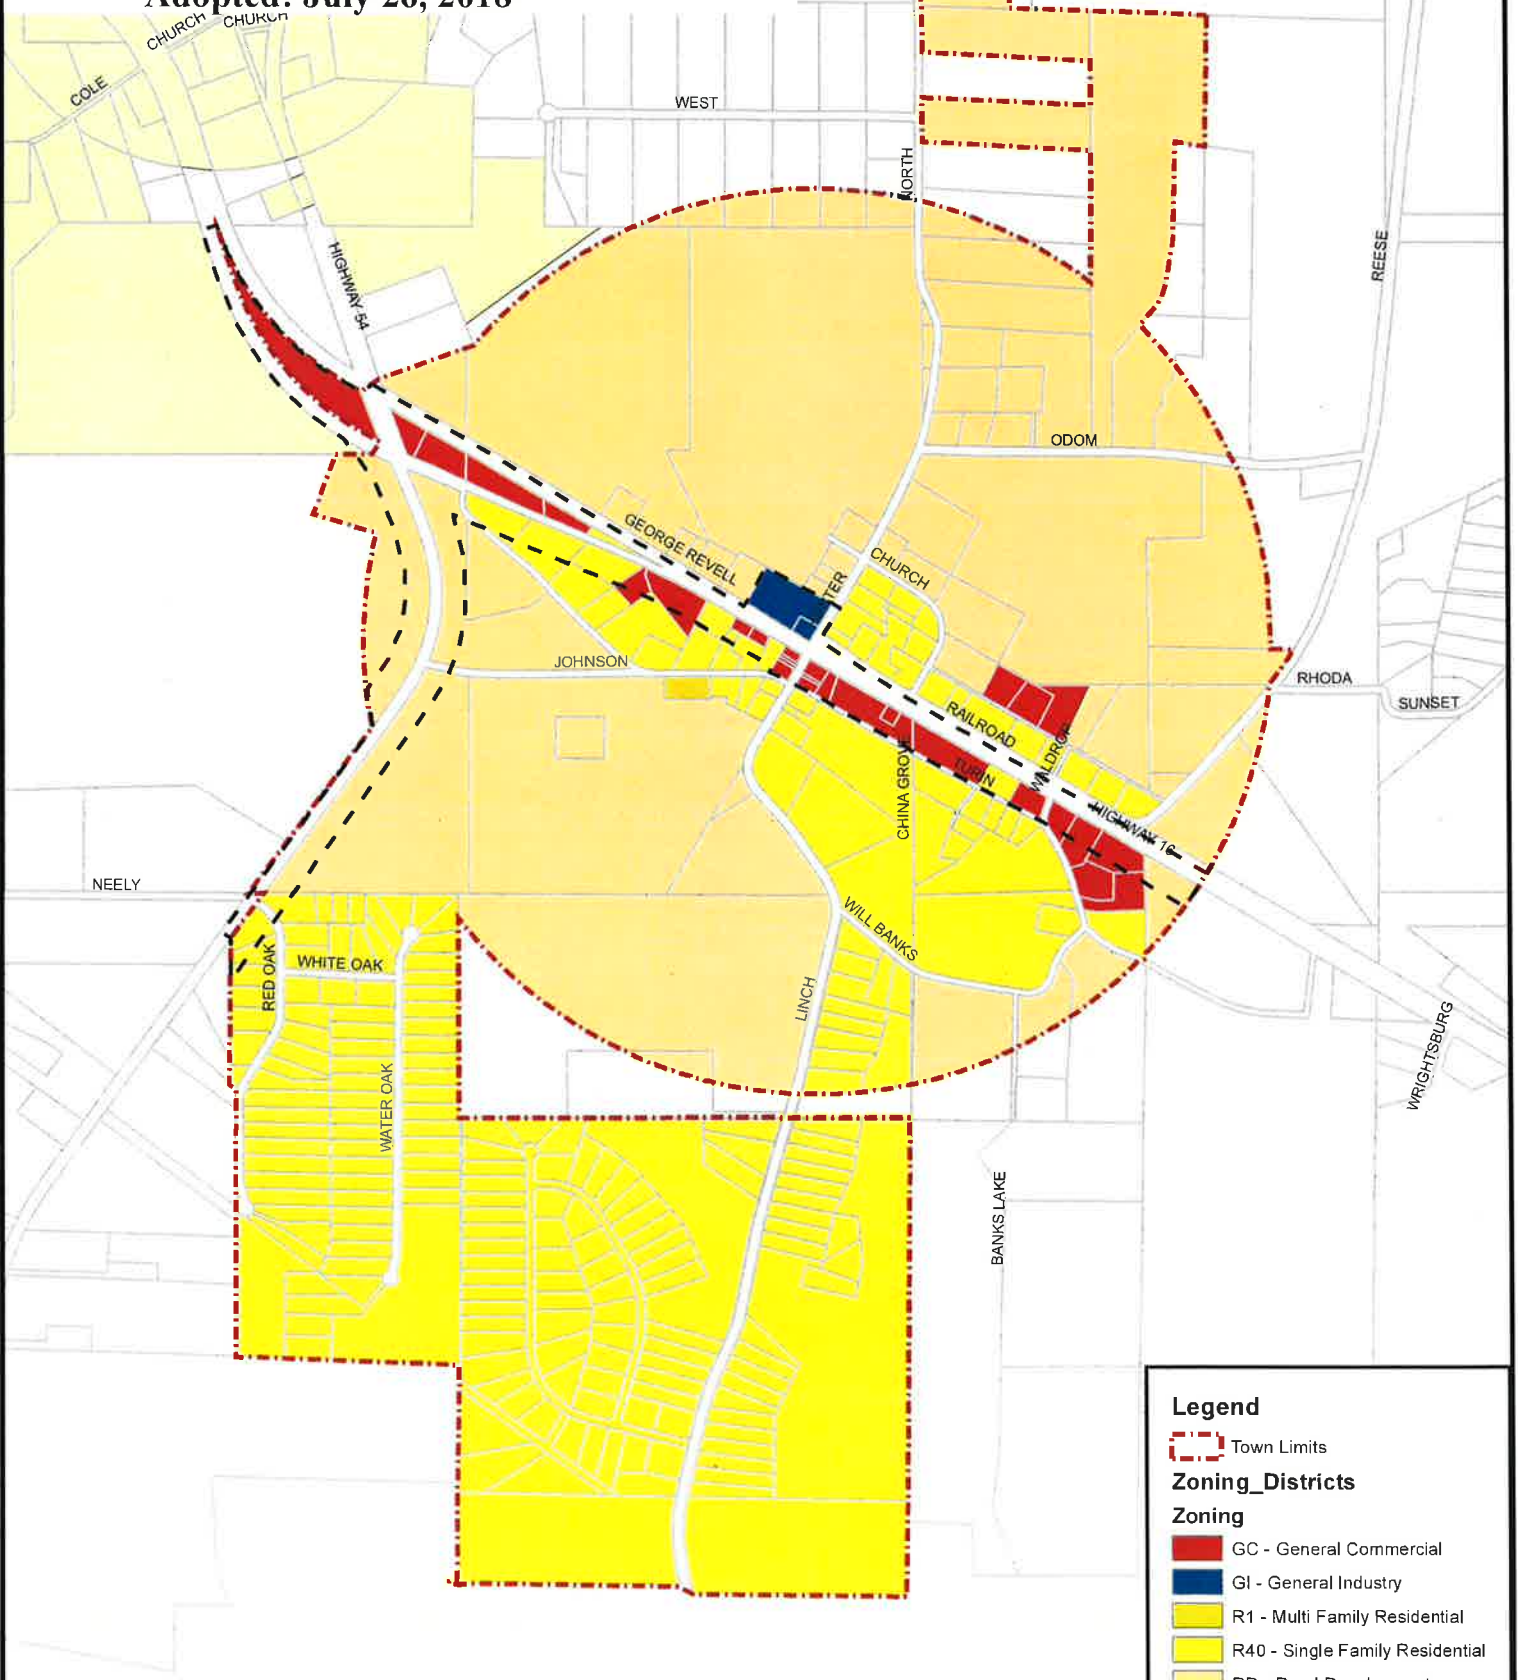

Town of Turin, Georgia Official Zoning District Map

Adopted: July 26, 2018

Legend

- Town Limits
- Zoning_Districts**
- Zoning**
- GC - General Commercial
- GI - General Industry
- R1 - Multi Family Residential
- R40 - Single Family Residential
- RD - Rural Development
- Quality Control Overlay District