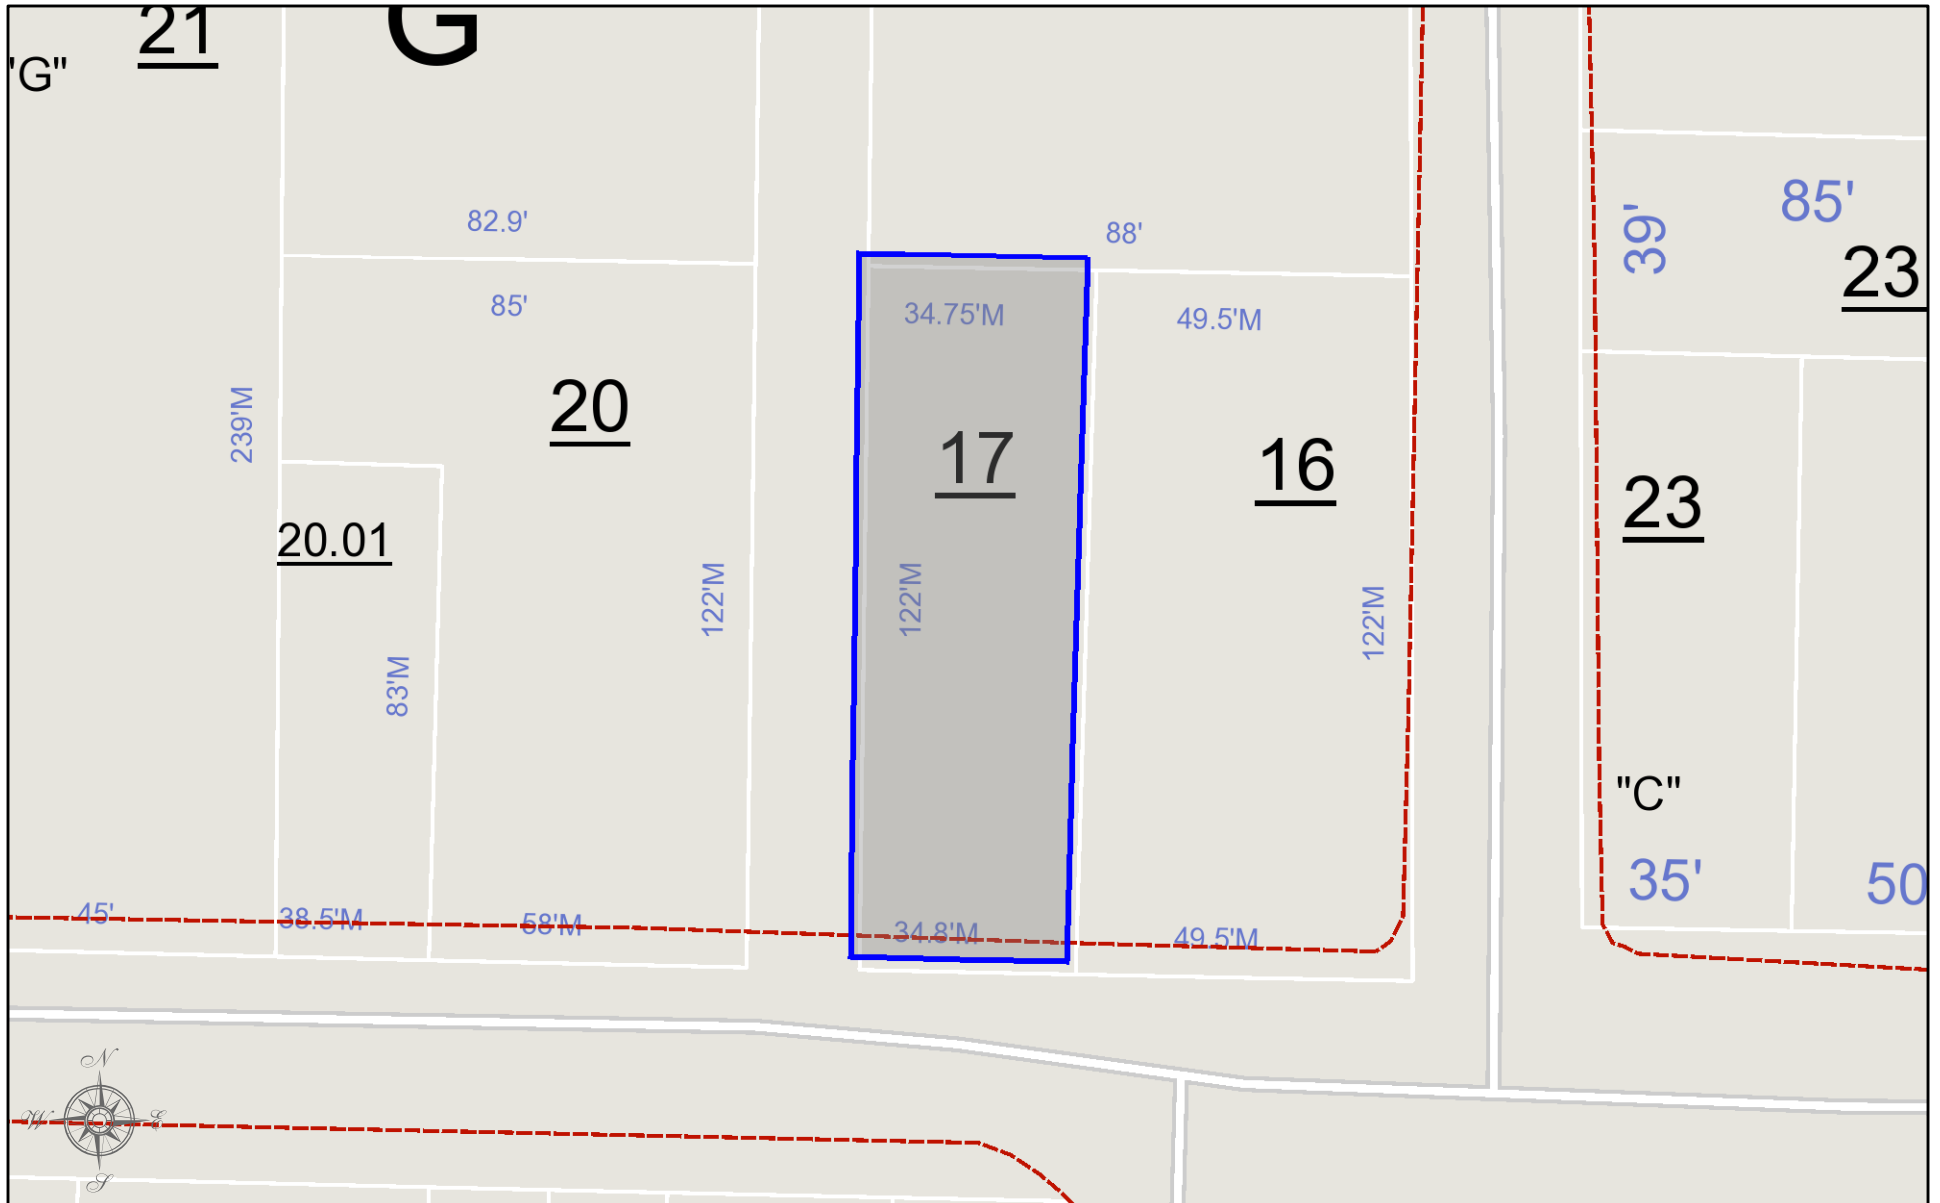

My Map

HARDEEMAN COUNTY, TENNESSEE

DISCLAIMER: THIS MAP IS FOR PROPERTY TAX ASSESSMENT PURPOSES ONLY. IT WAS CONSTRUCTED FROM PROPERTY INFORMATION RECORDED IN THE OFFICE OF THE REGISTER OF DEEDS AND IS NOT CONCLUSIVE AS TO LOCATION OF PROPERTY OR LEGAL OWNERSHIP.

MAP DATE: July 21, 2019