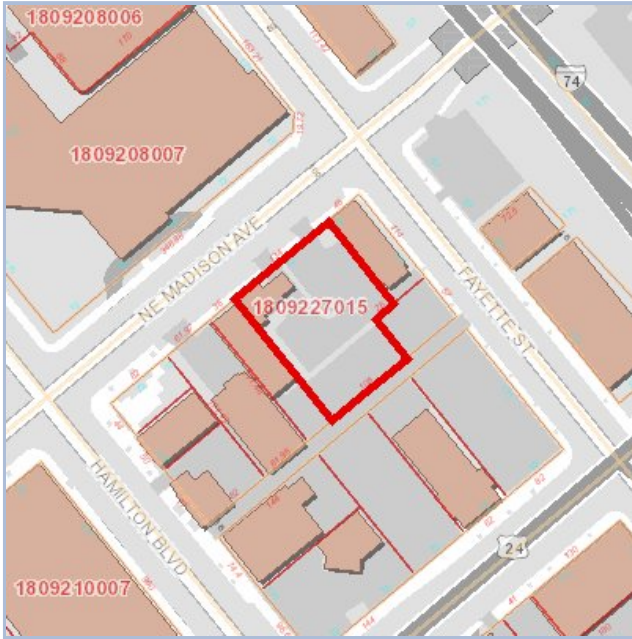

Parcel ID	Property Address	City	State	Zip
1809227015	208 Ne Madison Ave	PEORIA	IL	61602
1809227015	210 Ne Madison Ave	PEORIA	IL	61602
1809227015	212 Ne Madison Ave	PEORIA	IL	61602
1809227015	214 Ne Madison Ave	PEORIA	IL	61602
1809227015	216 Ne Madison Ave	PEORIA	IL	61602
1809227015	218 Ne Madison Ave	PEORIA	IL	61602
1809227015	220 Ne Madison Ave	PEORIA	IL	61602
1809227015	222 Ne Madison Ave	PEORIA	IL	61602

Owner Information

Owner Name	MAGNA BANK OF IL
Mailing Address	132 S WATER ST #529
City	DECATUR
State	IL
Zip	62523

Owner Name	MAGNA BANK OF IL
Mailing Address	132 S WATER ST #529
City	DECATUR
State	IL
Zip	62523

Legal Description

ORIGINAL TOWN OF PEORIA NE 1/4 SEC 9-8-8E LOT 2 & NE 36' LOT 3 BLK 15; ALSO SW 26' OF NW 114' LOT 1 BLK 15 (93-37539)

ORIGINAL TOWN OF PEORIA NE 1/4 SEC 9-8-8E LOT 2 & NE 36' LOT 3 BLK 15; ALSO SW 26' OF NW 114' LOT 1 BLK 15 (93-37539)