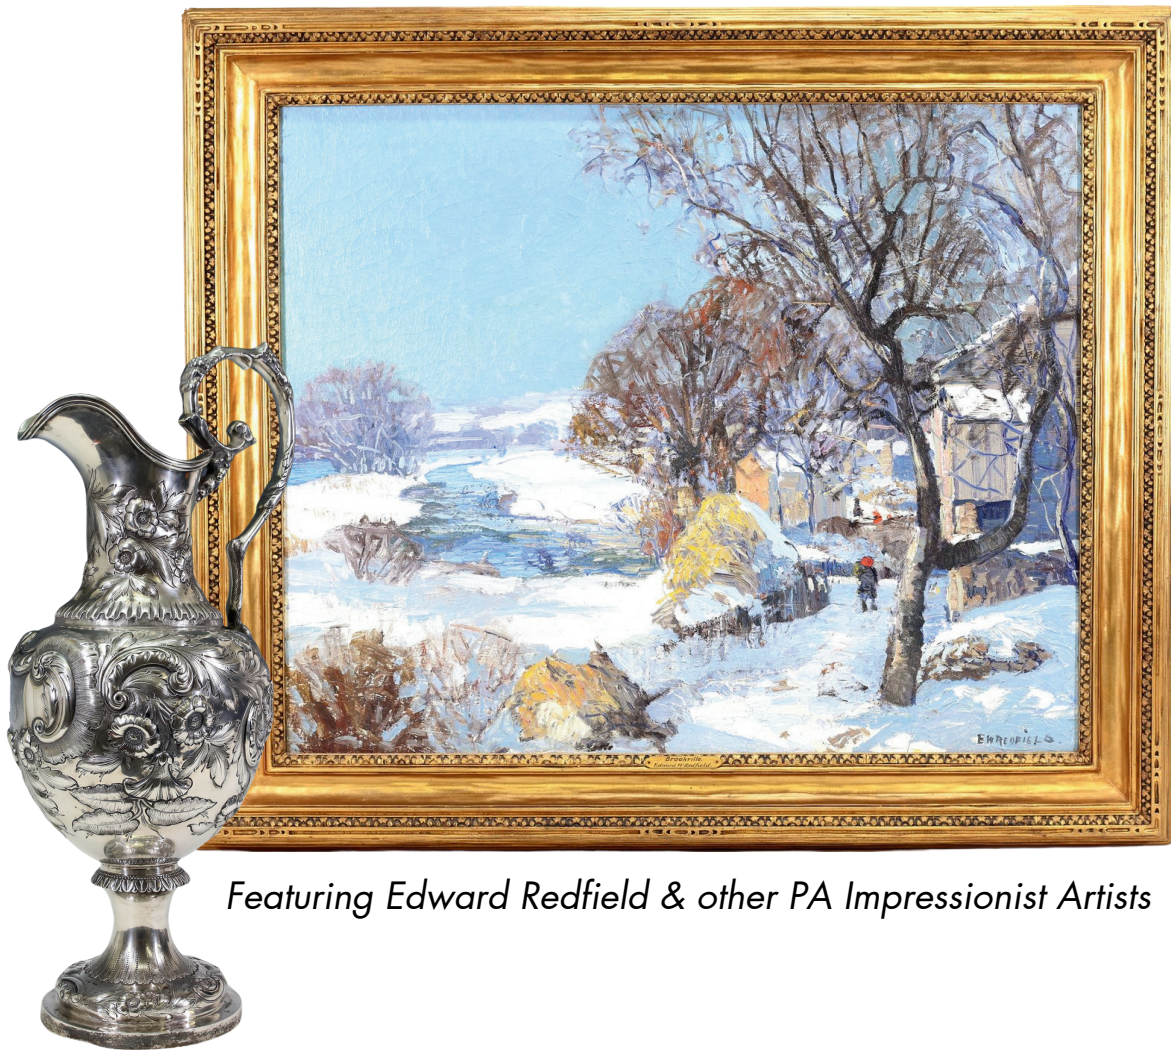

FINE ART

& Decoratives

December 12th at 10:00 AM | alderferauction.com

Featuring Edward Redfield & other PA Impressionist Artists

A ALDERFER
AUCTION
Auction | Appraisal | Estate Sales | Real Estate