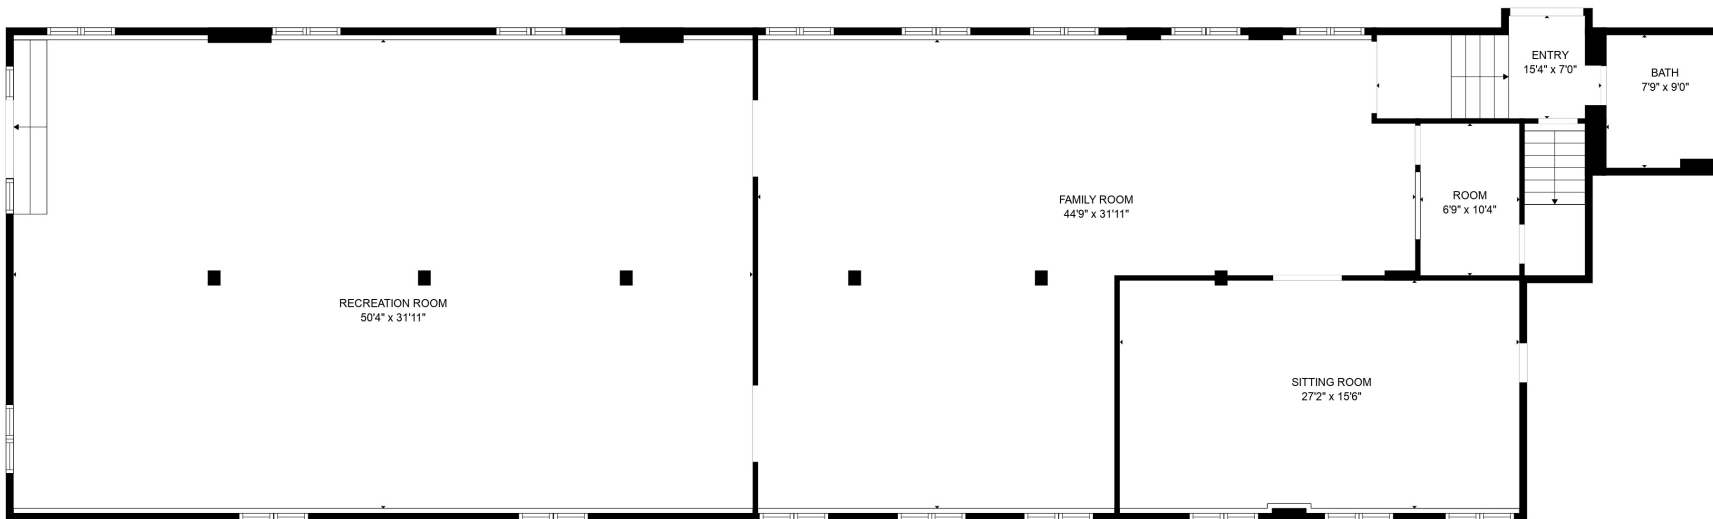

FLOOR 2

FLOOR 1

GROSS INTERNAL AREA
 FLOOR 1: 3432 sq. ft, FLOOR 2: 3485 sq. ft
 EXCLUDED AREAS: ROOM: 70 sq. ft
 TOTAL: 6917 sq. ft

MEASUREMENTS ARE CALCULATED BY CUBICASA TECHNOLOGY. DEEMED HIGHLY RELIABLE BUT NOT GUARANTEED.

GROSS INTERNAL AREA
 FLOOR 1: 3432 sq. ft, FLOOR 2: 3485 sq. ft
 EXCLUDED AREAS: ROOM: 70 sq. ft
 TOTAL: 6917 sq. ft

MEASUREMENTS ARE CALCULATED BY CUBICASA TECHNOLOGY. DEEMED HIGHLY RELIABLE BUT NOT GUARANTEED.