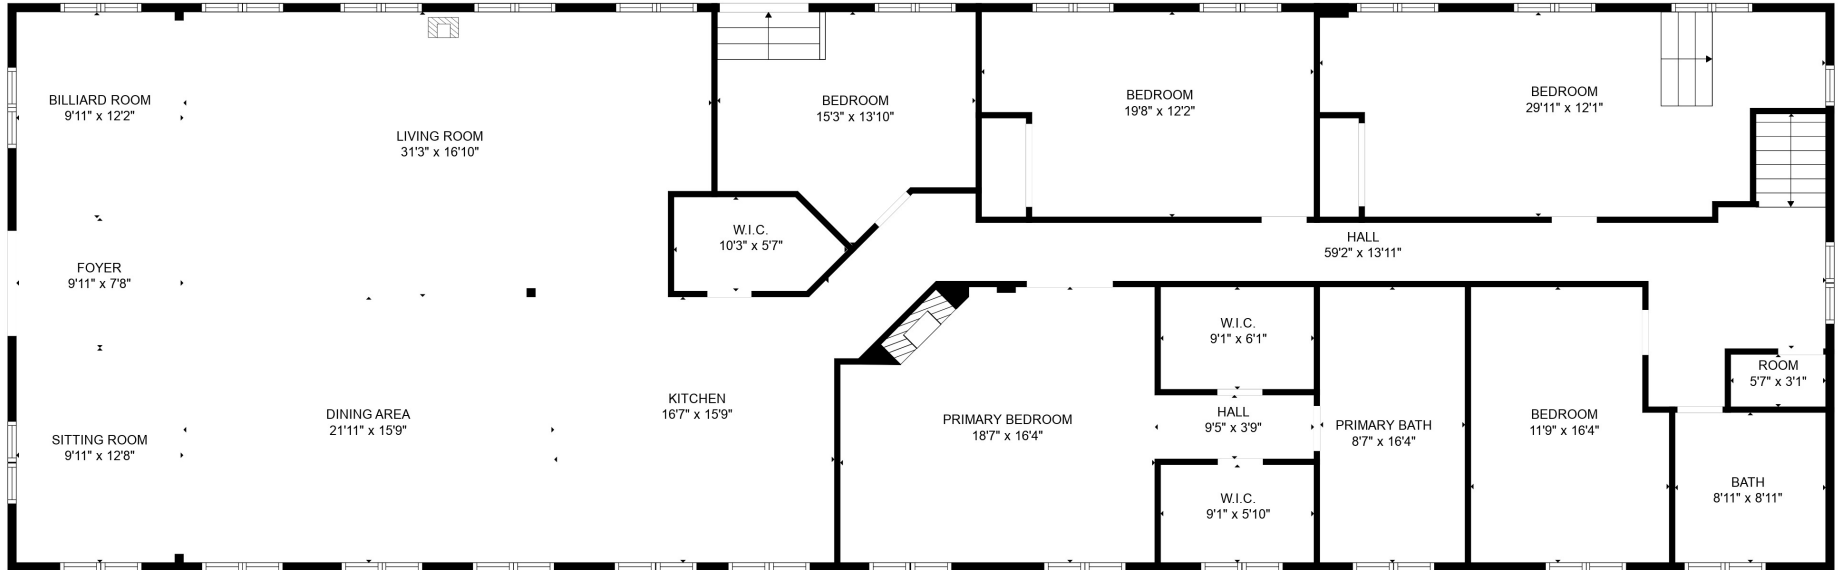

FLOOR 2

FLOOR 1

GROSS INTERNAL AREA
 FLOOR 1: 3432 sq. ft, FLOOR 2: 3485 sq. ft
 EXCLUDED AREAS: ROOM: 70 sq. ft
 TOTAL: 6917 sq. ft

MEASUREMENTS ARE CALCULATED BY CUBICASA TECHNOLOGY. DEEMED HIGHLY RELIABLE BUT NOT GUARANTEED.

GROSS INTERNAL AREA
 FLOOR 1: 3432 sq. ft, FLOOR 2: 3485 sq. ft
 EXCLUDED AREAS: ROOM: 70 sq. ft
 TOTAL: 6917 sq. ft

MEASUREMENTS ARE CALCULATED BY CUBICASA TECHNOLOGY. DEEMED HIGHLY RELIABLE BUT NOT GUARANTEED.