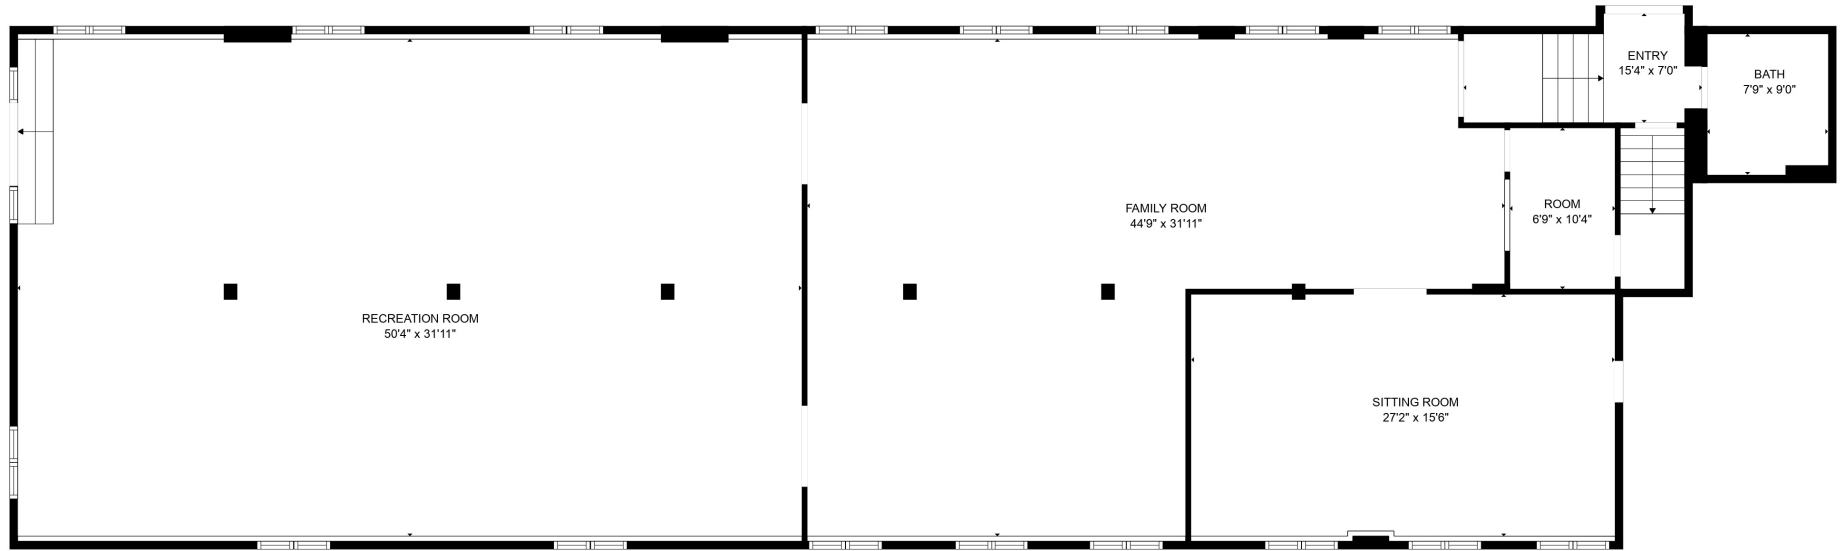

FLOOR 2

FLOOR 1

GROSS INTERNAL AREA
 FLOOR 1: 3432 sq. ft, FLOOR 2: 3485 sq. ft
 EXCLUDED AREAS: ROOM: 70 sq. ft
 TOTAL: 6917 sq. ft

MEASUREMENTS ARE CALCULATED BY CUBICASA TECHNOLOGY. DEEMED HIGHLY RELIABLE BUT NOT GUARANTEED.

GROSS INTERNAL AREA
 FLOOR 1: 3432 sq. ft, FLOOR 2: 3485 sq. ft
 EXCLUDED AREAS: ROOM: 70 sq. ft
 TOTAL: 6917 sq. ft

MEASUREMENTS ARE CALCULATED BY CUBICASA TECHNOLOGY. DEEMED HIGHLY RELIABLE BUT NOT GUARANTEED.