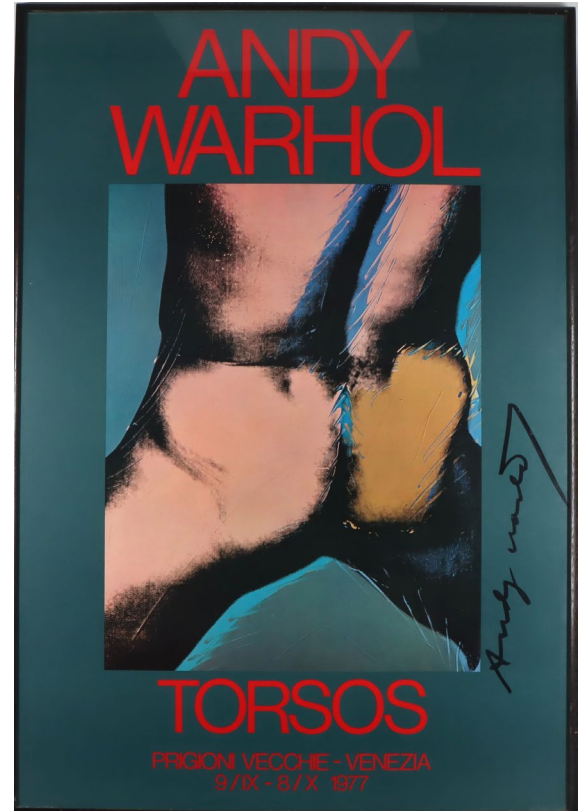

Fine Art Auction

Marie Euphrosyne
Spartali Stillman
(1844 - 1927)
11"h x 22"w

September 27 - 29 | 10:00 AM

Faberge Gilded Silver and
Cloisonne Enamel Box
1.25"h x 2.75"w x 2.125"d

Fine Art 3-Day Event

Fine Wine & Champagne
September 27

Fine Jewelry
September 28

Fine & Decorative Art
September 29

Andy Warhol (1928 - 1987)
39"h x 26.5"w

Pablo Picasso (1881 - 1973)
25"h x 19"w

Louis Comfort
Tiffany Art Glass

9.38 Carat
Diamond Ring

Antonio Martino
(1902-1988)
24"h x 36"w

Quarter-plate tintype of
Civil War cavalry soldier in
front of painted backdrop

Quarter-plate ambrotype
of pre-Civil War militia soldier

Sixth-plate tintype of double-
armed New York Civil War

Cased figural carved
Civil War pipe belonging to
Capt. Josiah N. Jones,
6th New Hampshire Infantry