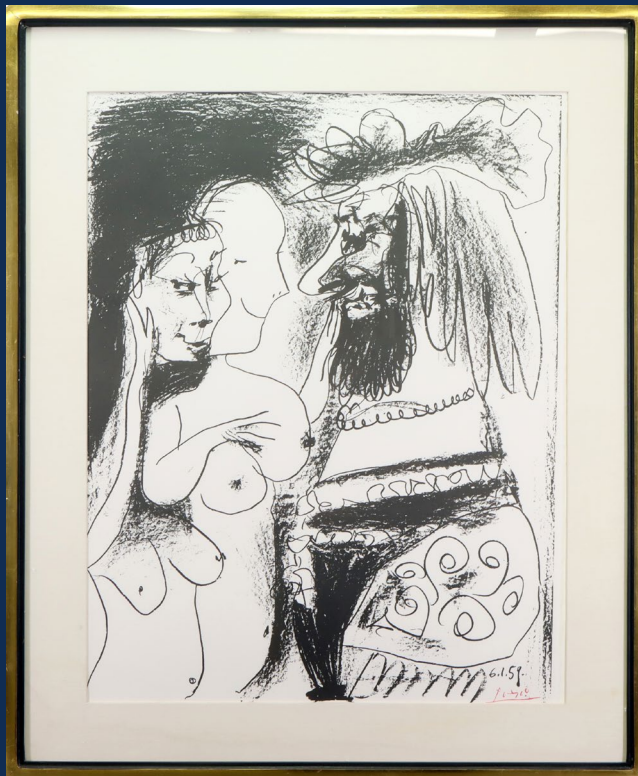

Fine Art Auction

Marie Euphrosyne
Spartali Stillman
(1844 - 1927)
11"h x 22"w

September 27 - 29 | 10:00 AM

Faberge Gilded Silver and
Cloisonne Enamel Box
1.25"h x 2.75"w x 2.125"d

Fine Art 3-Day Event

Fine Wine & Champagne
September 27

Fine Jewelry
September 28

Fine & Decorative Art
September 29

Andy Warhol (1928 - 1987)
39"h x 26.5"w

Pablo Picasso (1881 - 1973)
25"h x 19"w

Louis Comfort
Tiffany Art Glass

9.38 Carat
Diamond Ring

Antonio Martino
(1902-1988)
24"h x 36"w

Quarter-plate tintype of
Civil War cavalry soldier in
front of painted backdrop

Quarter-plate ambrotype
of pre-Civil War militia soldier

Sixth-plate tintype of double-
armed New York Civil War

Cased figural carved
Civil War pipe belonging to
Capt. Josiah N. Jones,
6th New Hampshire Infantry