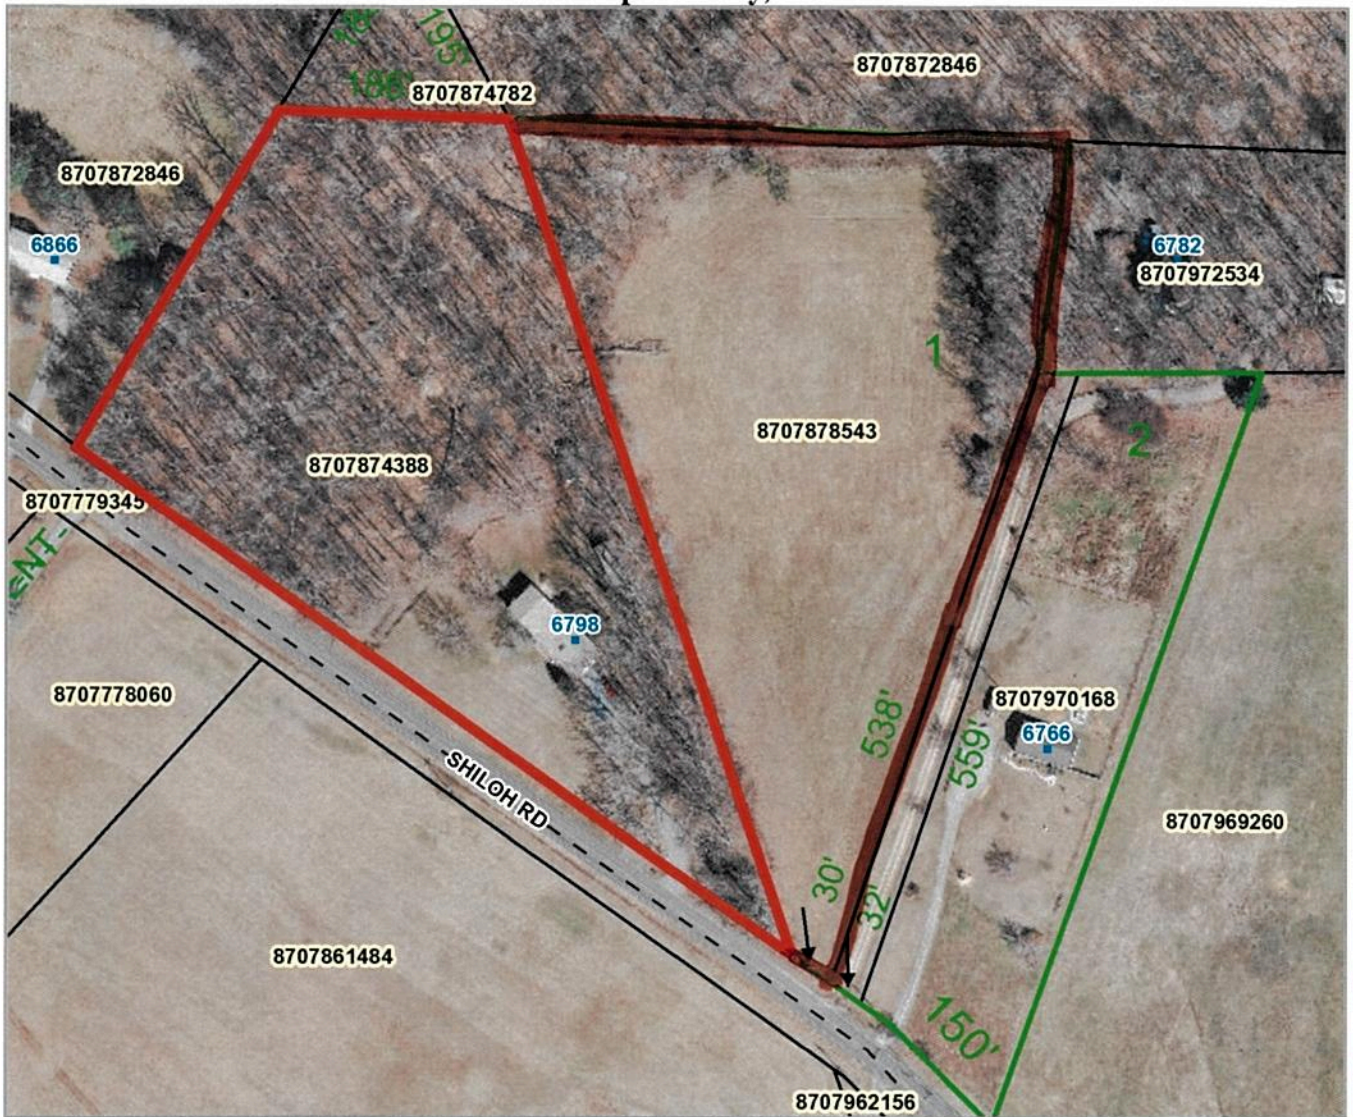

Randolph County, NC

REID	73845	OWNER ADDRESS2	
PIN	8707874388	OWNER CITY	LIBERTY
TAXED ACREAGE	4.90	OWNER STATE	NC
PROPERTY DESCRIPTION	R2407;N	OWNER ZIP	27298
DEED BOOK & PAGE	002340/01246	LOCATION ADDRESS	6798 SHILOH RD
PLAT BOOK & PAGE		LOCATION ZIP	LIBERTY,27298
OWNER	PRIDDY, EULA C TRUSTEE (PRIDDY, WILLIAM A JR TRUSTEE)	DATA REFRESHED	4/2/2017
OWNER ADDRESS	6798 SHILOH RD		

Map Scale
1 inch = 167 feet
 4/5/2017